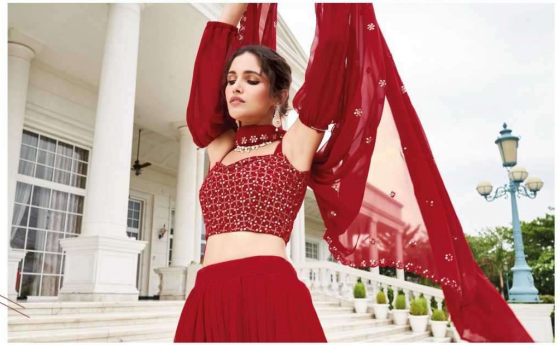

श्री  
matee  
fashion

# AMISHA

153

154

155

156

malee  
fashion

malee  
fashion

D.156

श्री  
matee  
fashion

D.156

*Wear to be confident*

We got the best that you can wear

D.155

Simply elegant.

Make people fall in love with your clothes.

श्री  
malee  
fashion