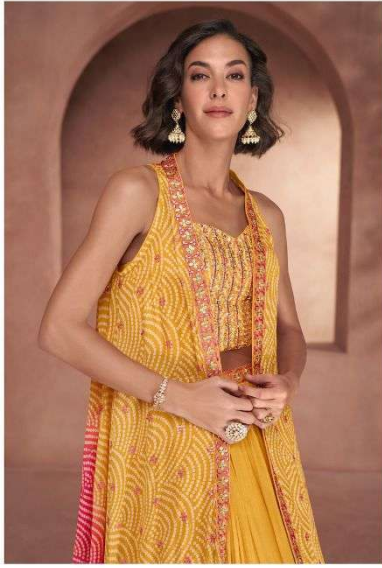

SAYURI®
Designer

8312