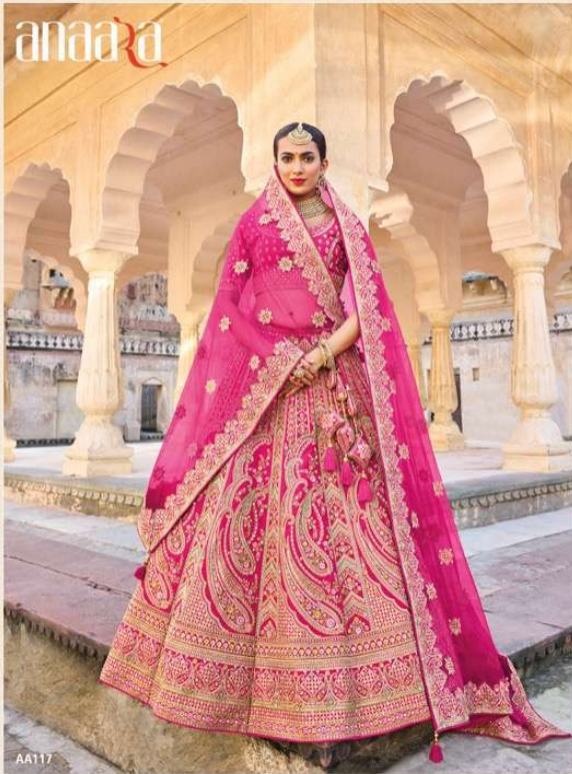

anaara

AA117

THIS LEHenga TWIRLS ME IN FRONT OF THE MIRROR, WAKING MY CONFIDENCE