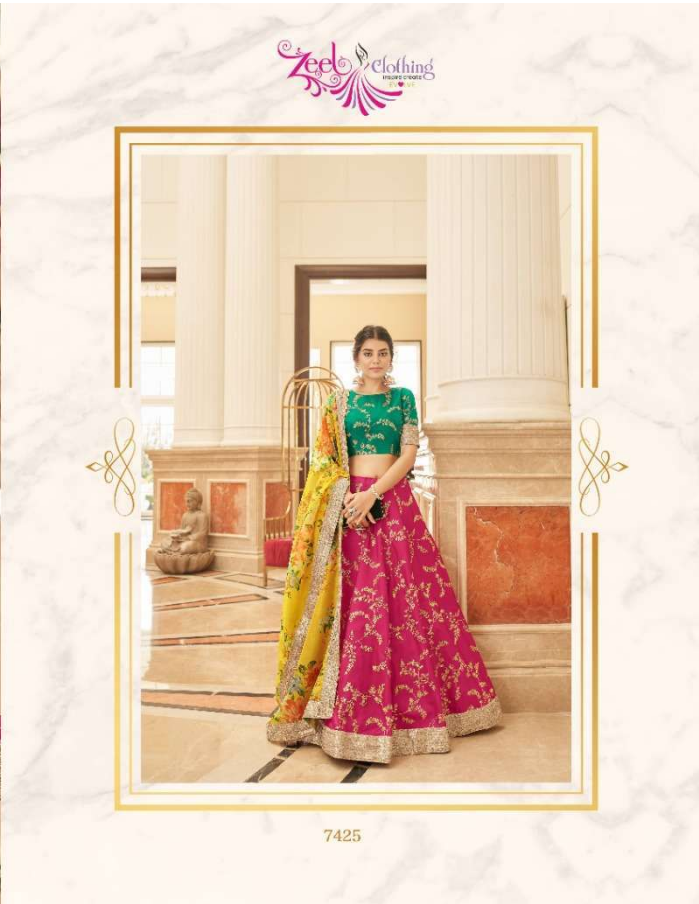

Zeel Clothing
INDIA'S FASHION CAPITAL

7420

Zeel Clothing
PUNE, INDIA

7423

7422

Zeel Clothing
INDIA

7424

Zeel Clothing
7425

ESSENCE OF
PERFECTION

The left side of the image features a decorative frame on a light-colored, patterned background. At the top center of the frame is a purple and pink logo for 'Zeel Clothing'. Below the logo, the text 'ESSENCE OF PERFECTION' is written in a stylized, green, serif font. At the bottom center of the frame, the number '7425' is printed in a small, black, sans-serif font. The frame is bordered by a thin gold line with ornate, symmetrical flourishes at the top and bottom.