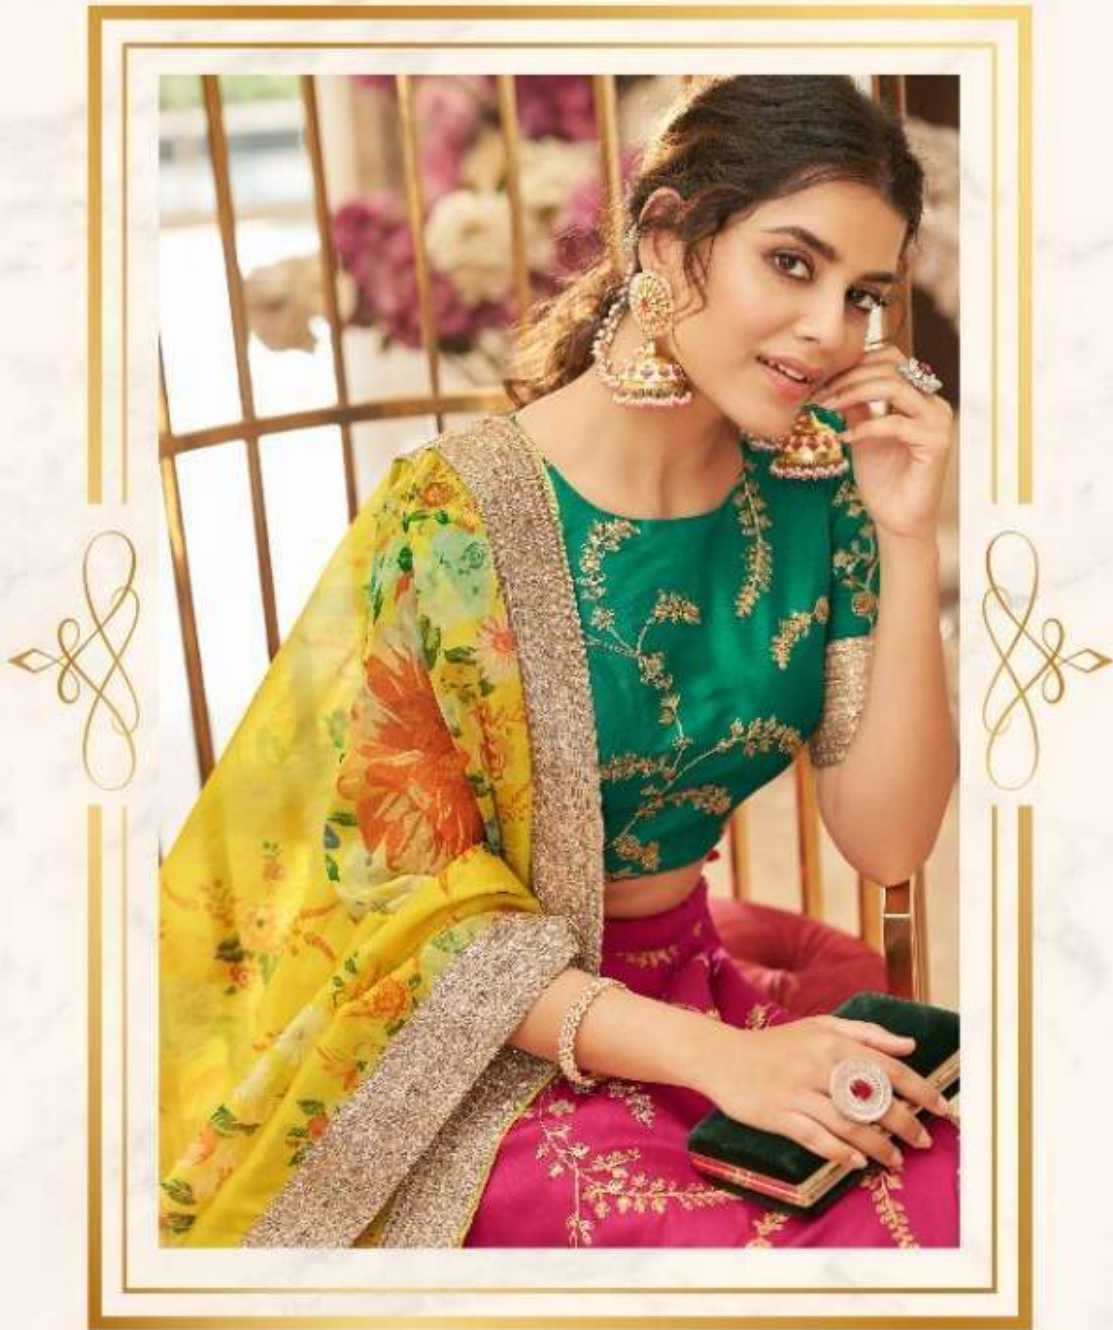

CULTURAL

VOL-02