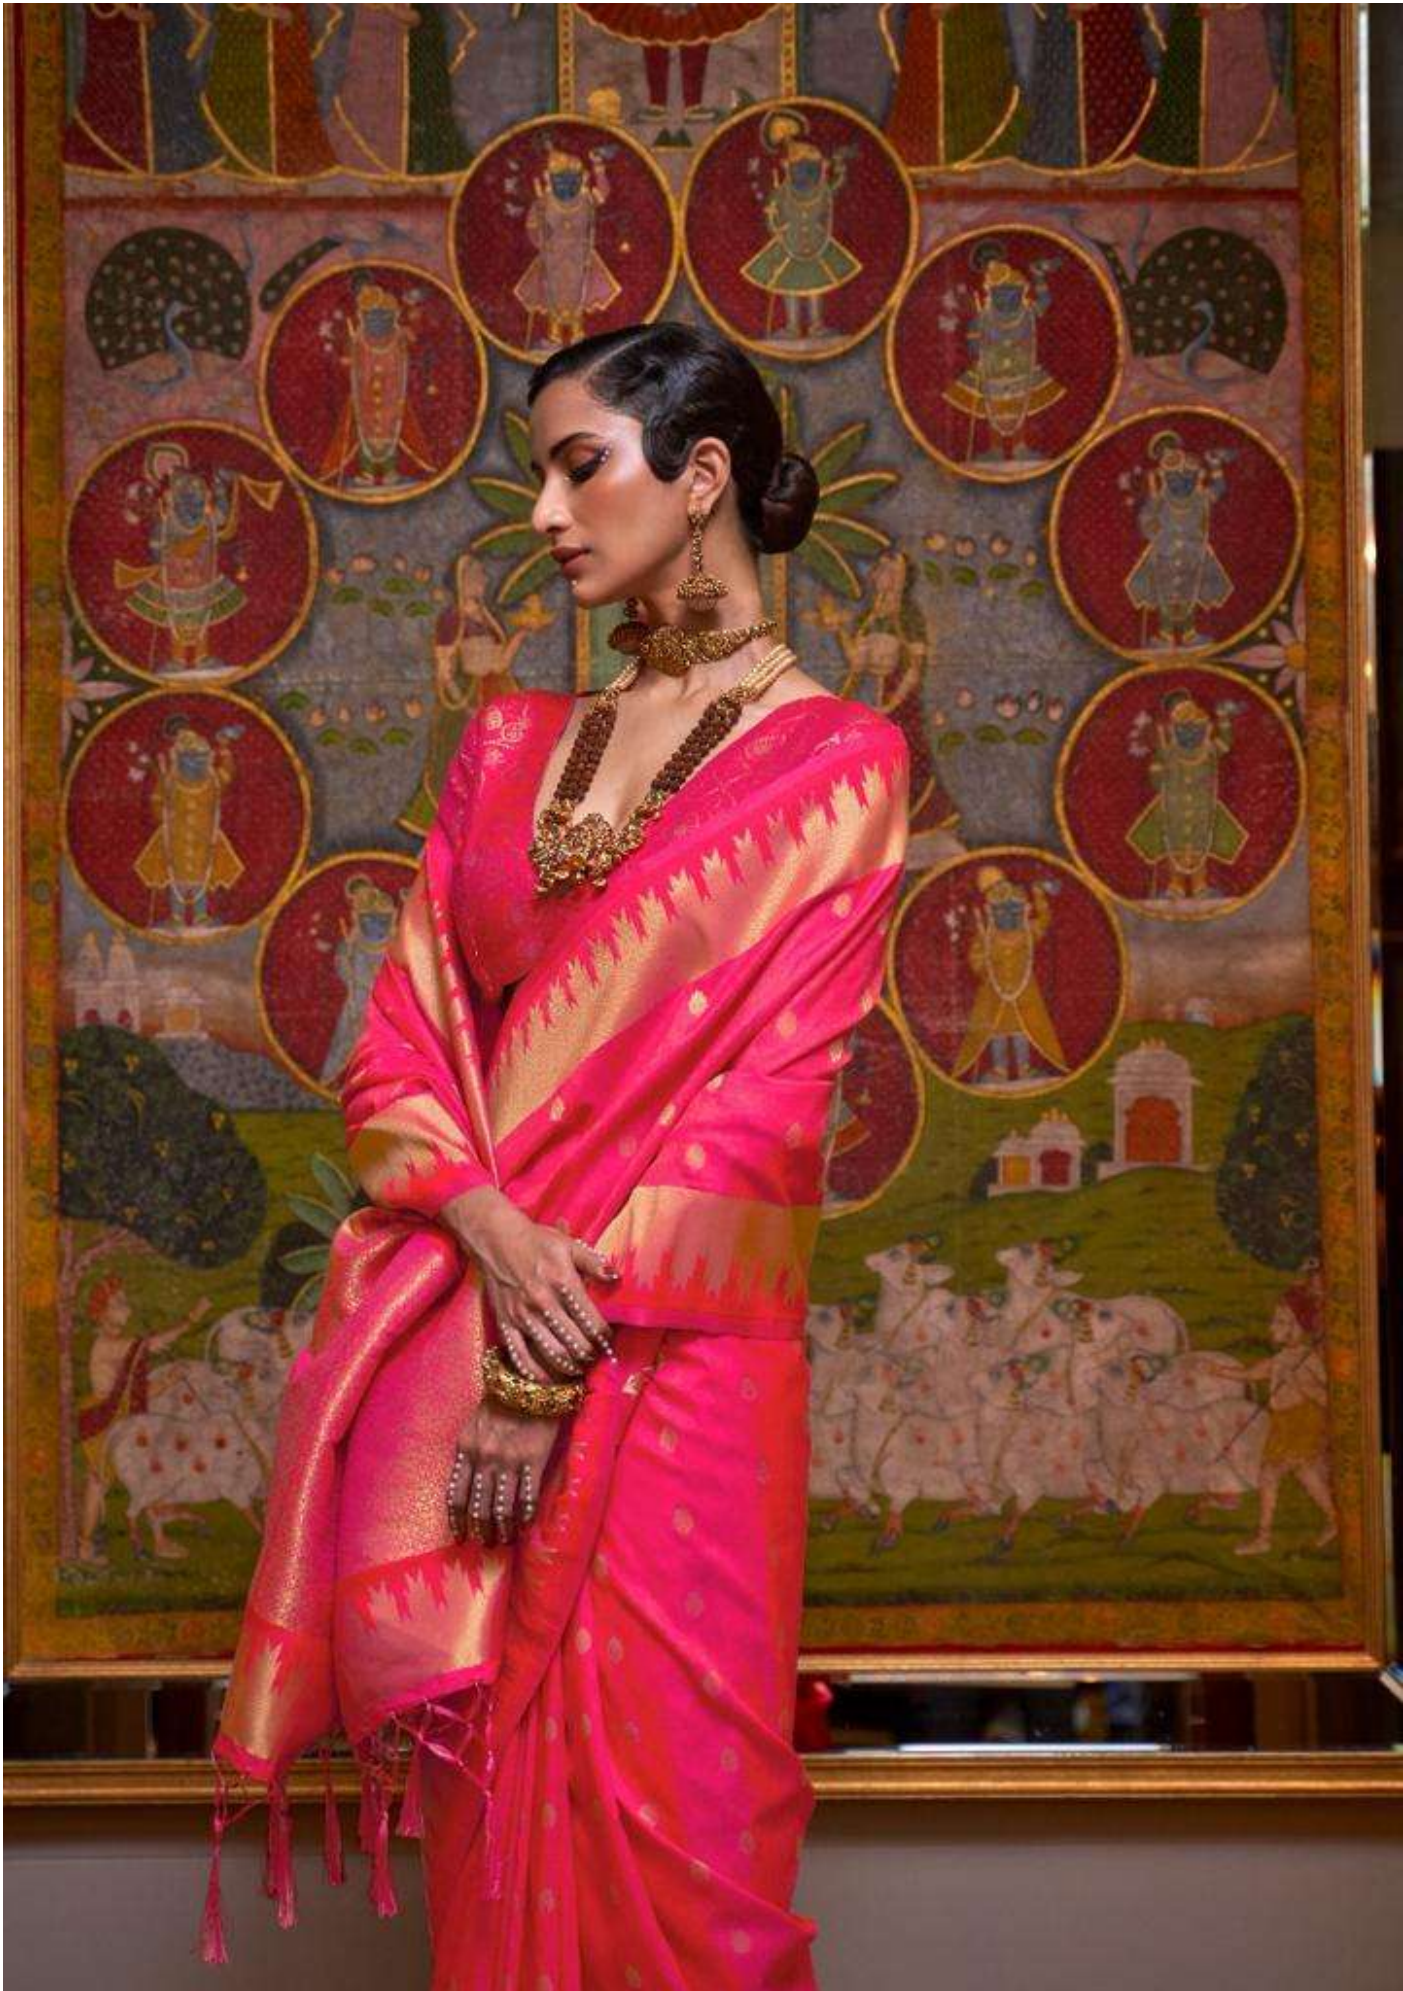

RAJTEX
Handloom
100% SILK | 100% HANDLOOM | 100% SILK

KARISSA SILK

HANDLOOM WEAVING SILK WITH HEAVY BLOUSE

291003

RAJTEX[®]
Malaysia
70% silk | 30% cotton | 100% silk

KARISSA SILK

HANDLOOM WEAVING SILK WITH HEAVY BLOUSE

291002

RAJTEX[®]
Malaysia
Preserves | Upholds | Celebrates

KARISSA SILK

HANDLOOM WEAVING SILK WITH HEAVY BLOUSE

291006

RAJTEX
Imagination
7000 series | Lakshmi | 500 series

KARISSA SILK

HANDLOOM WEAVING SILK WITH HEAVY BLOUSE

291001

KARISSA SILK

HANDLOOM WEAVING SILK WITH HEAVY BLOUSE

291001

291002

291003

291004

291005

291006

RAJTEX
Malaysia
100% SILK | 100% SILK | 100% SILK

KARISSA SILK

HANDLOOM WEAVING SILK WITH HEAVY BLOUSE

291004