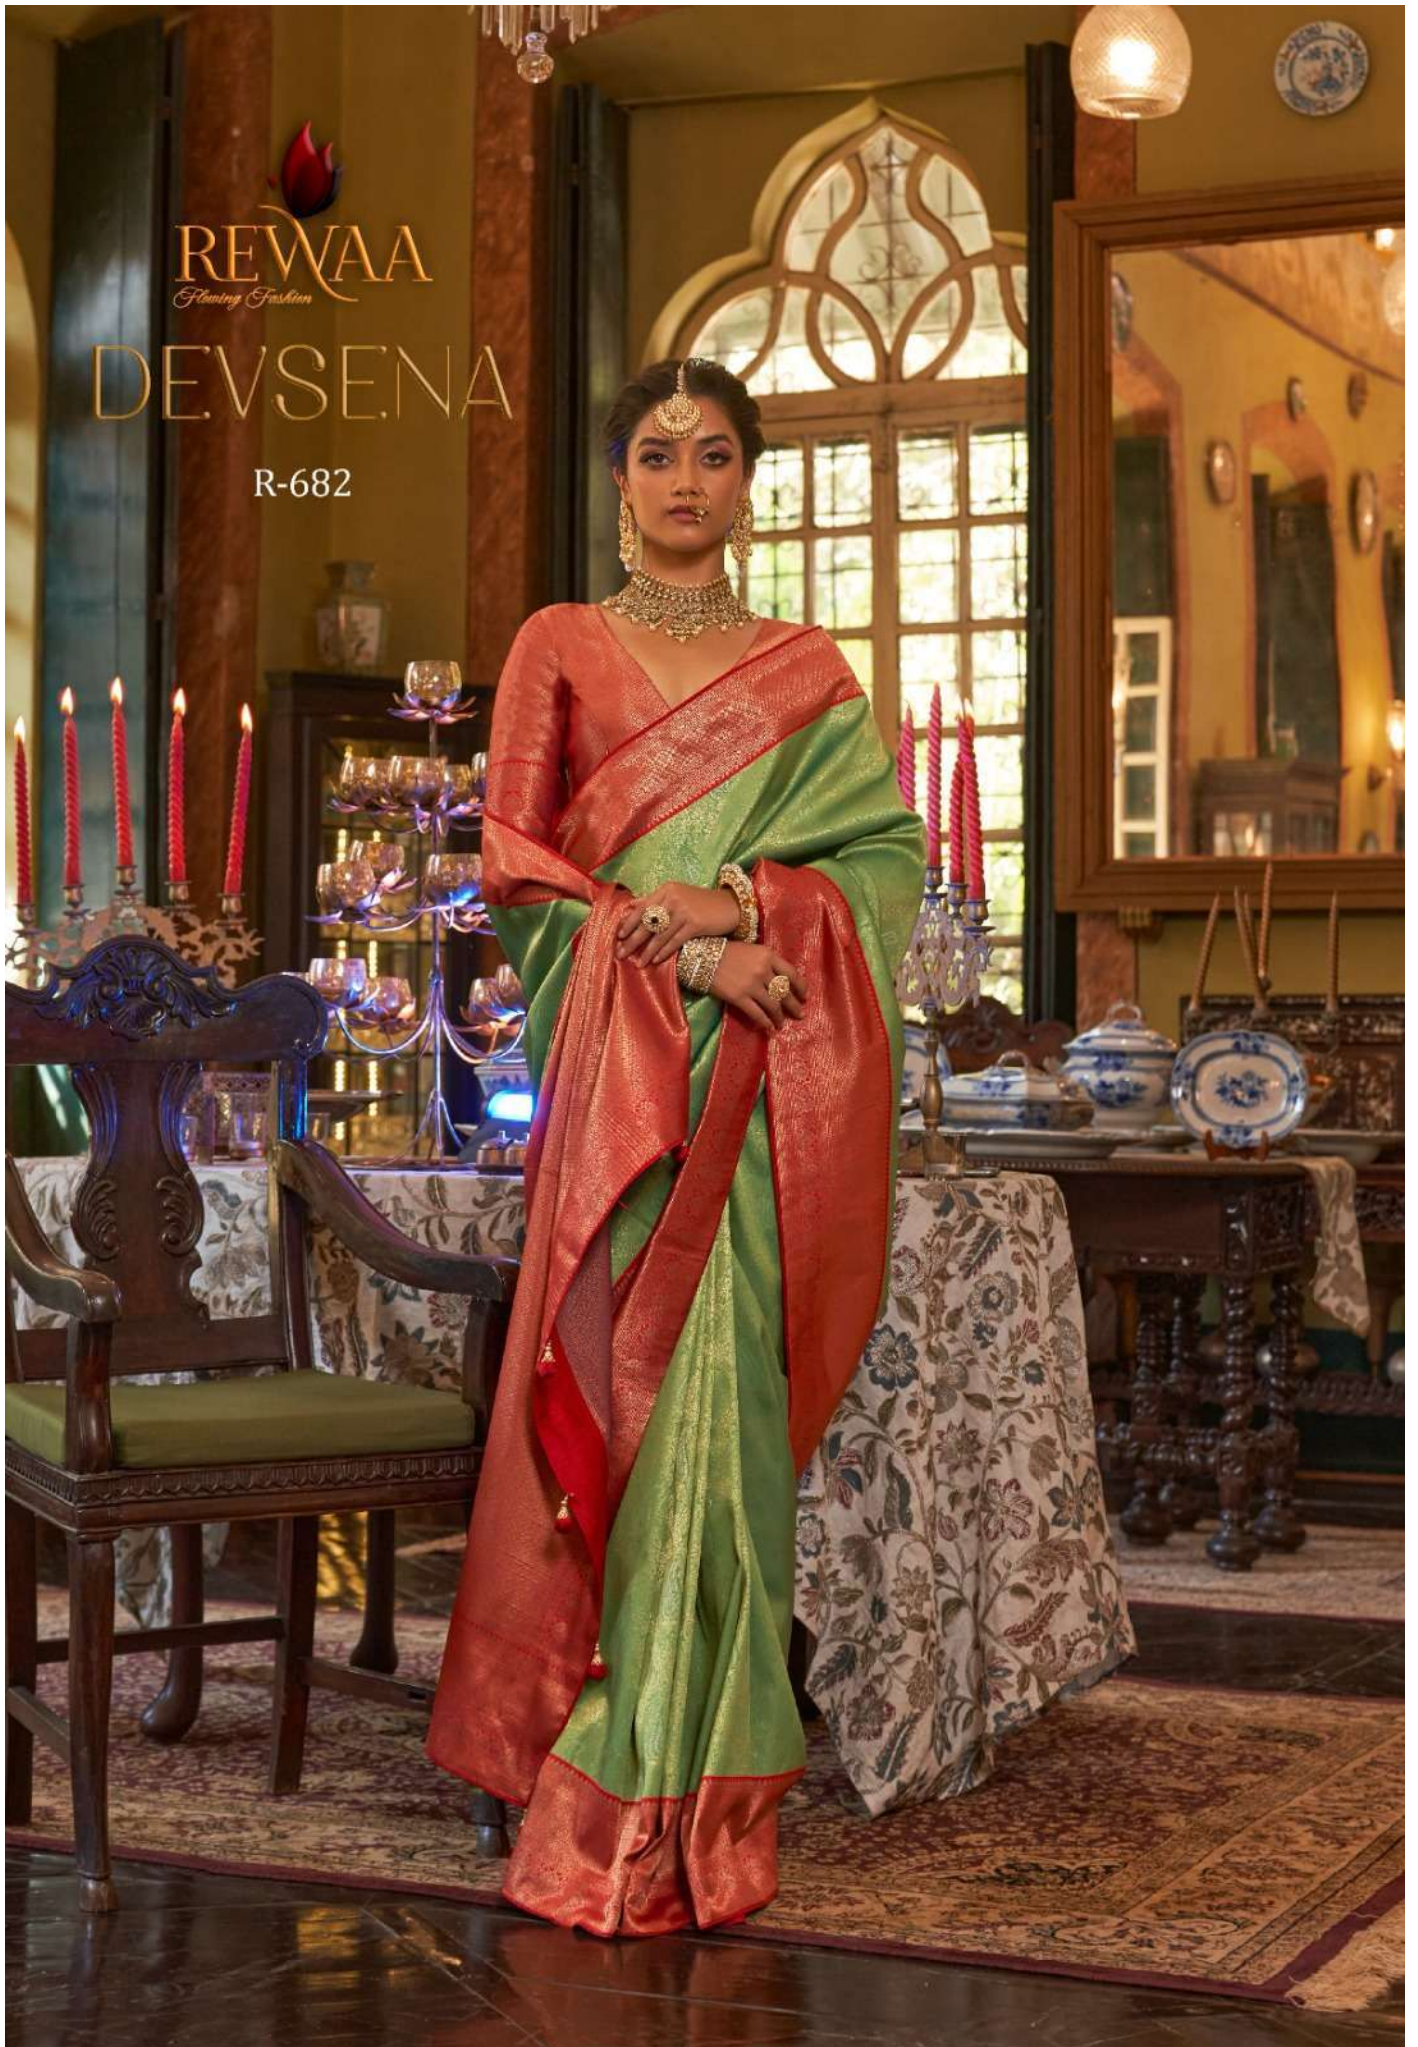

REVWAA
Flaming Fashion

DEVSENA

R-682