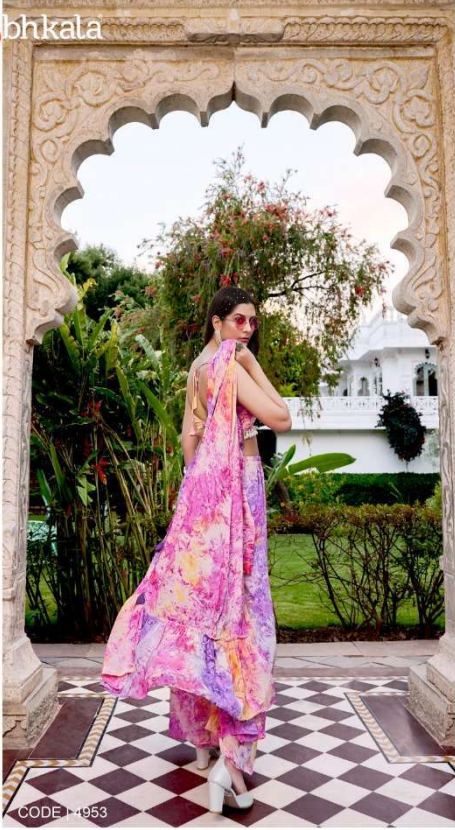

Shikha bhkala