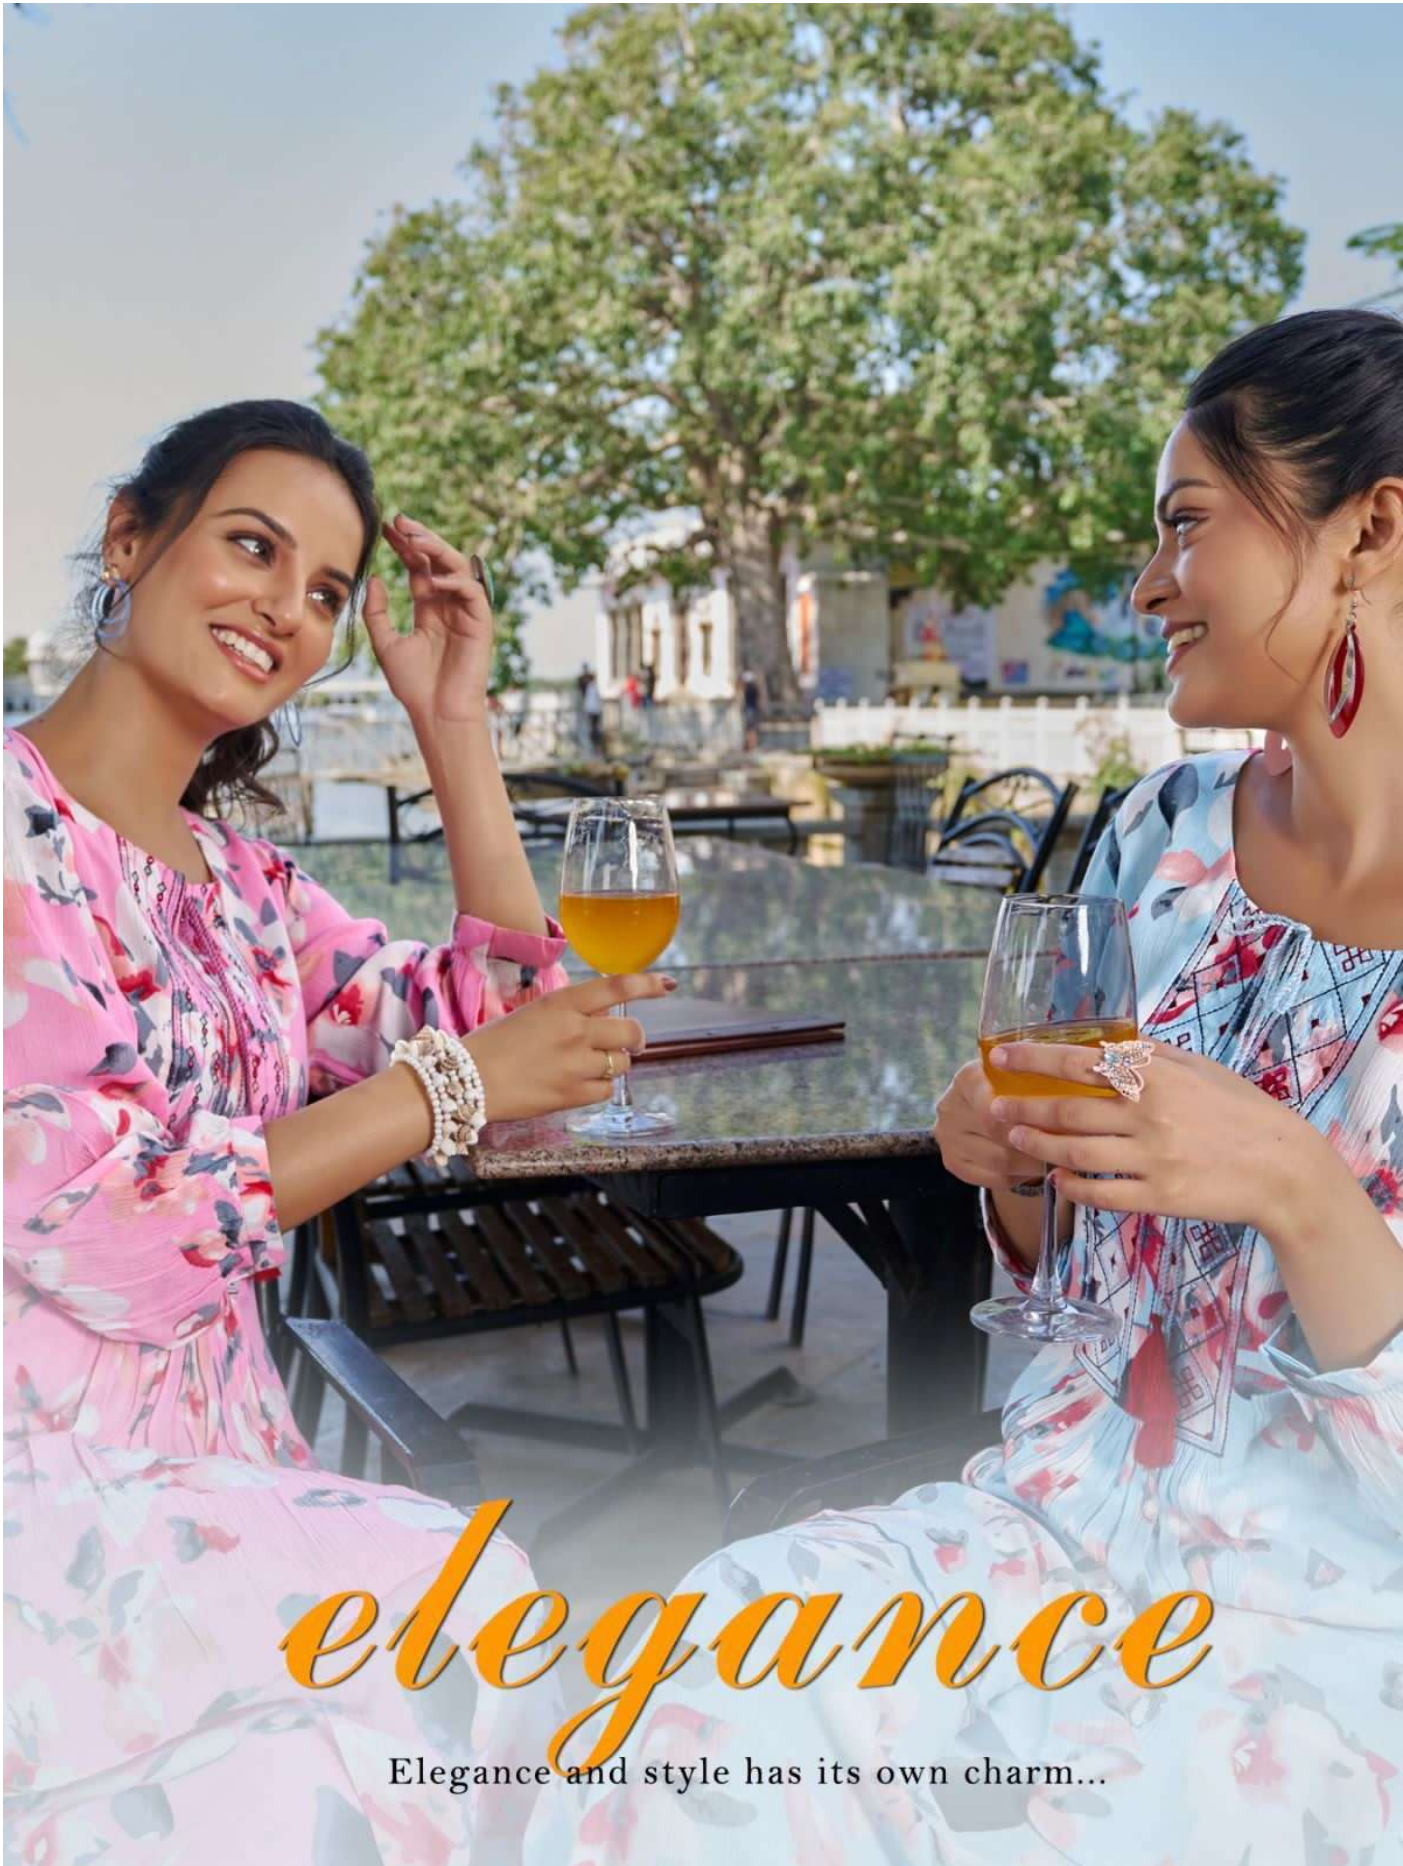

elegance

Elegance and style has its own charm...