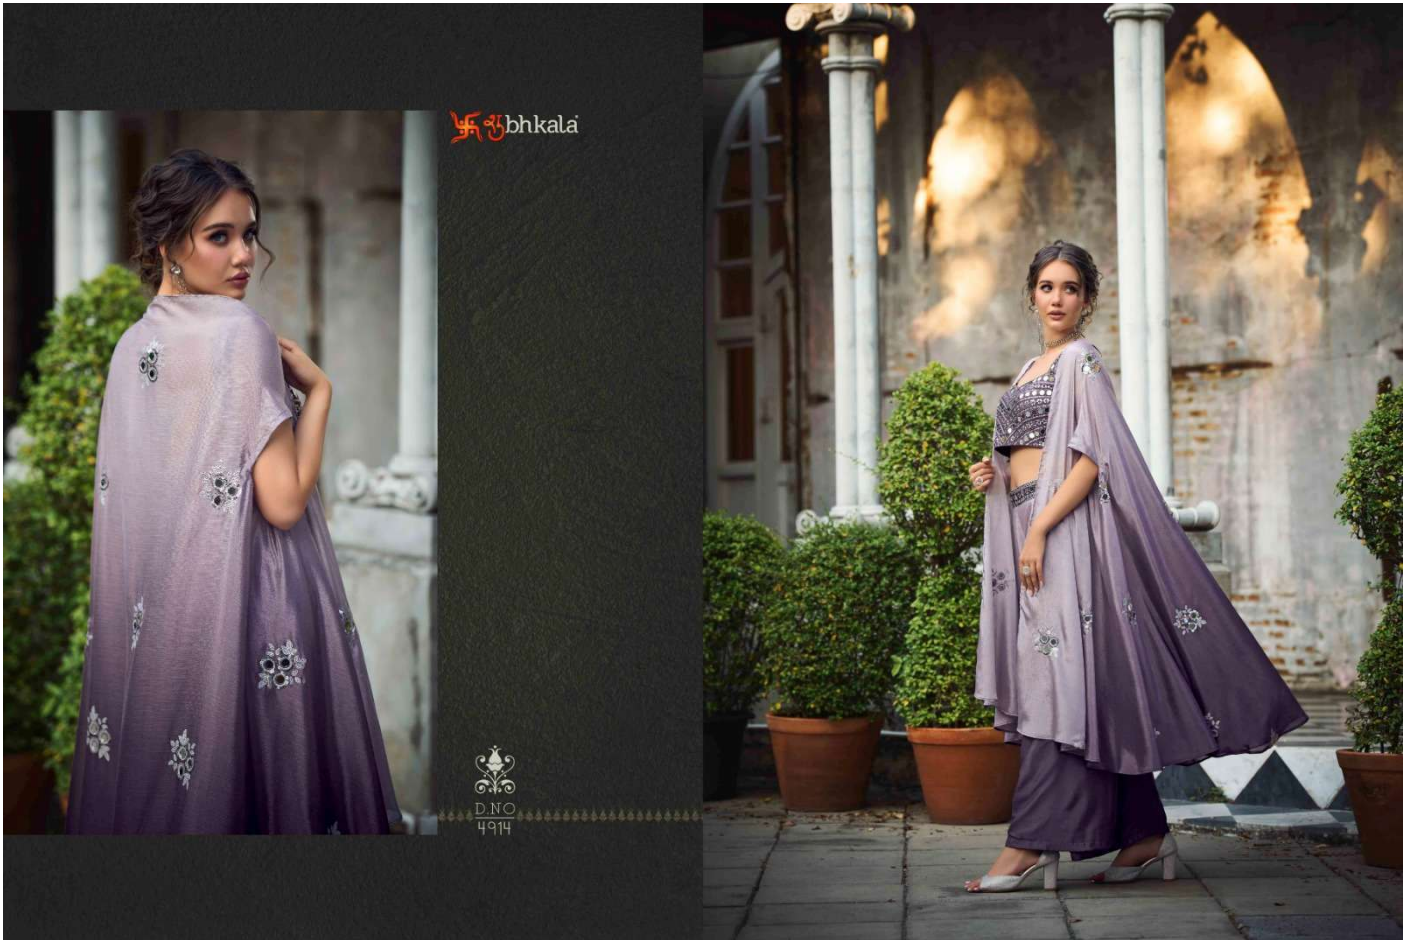

bhkala

D.NO
4914