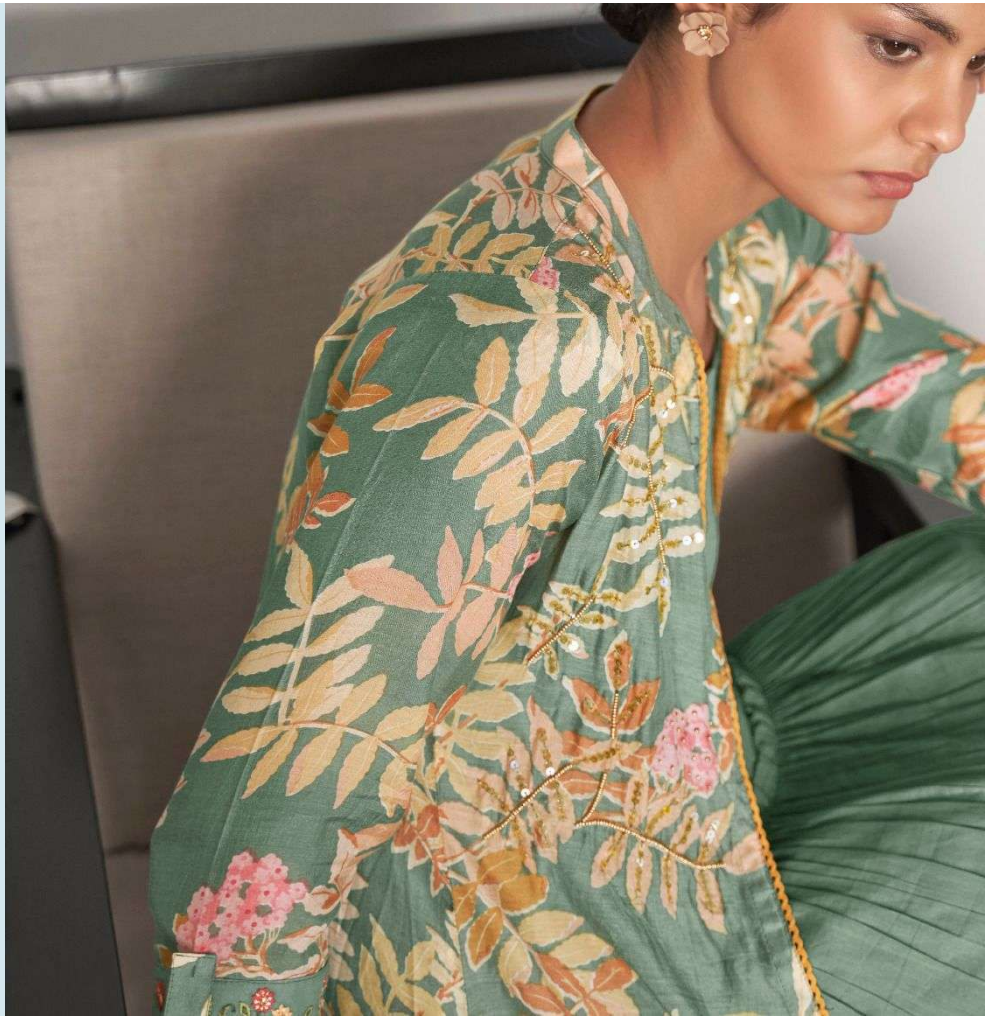

psyna®
Summeria