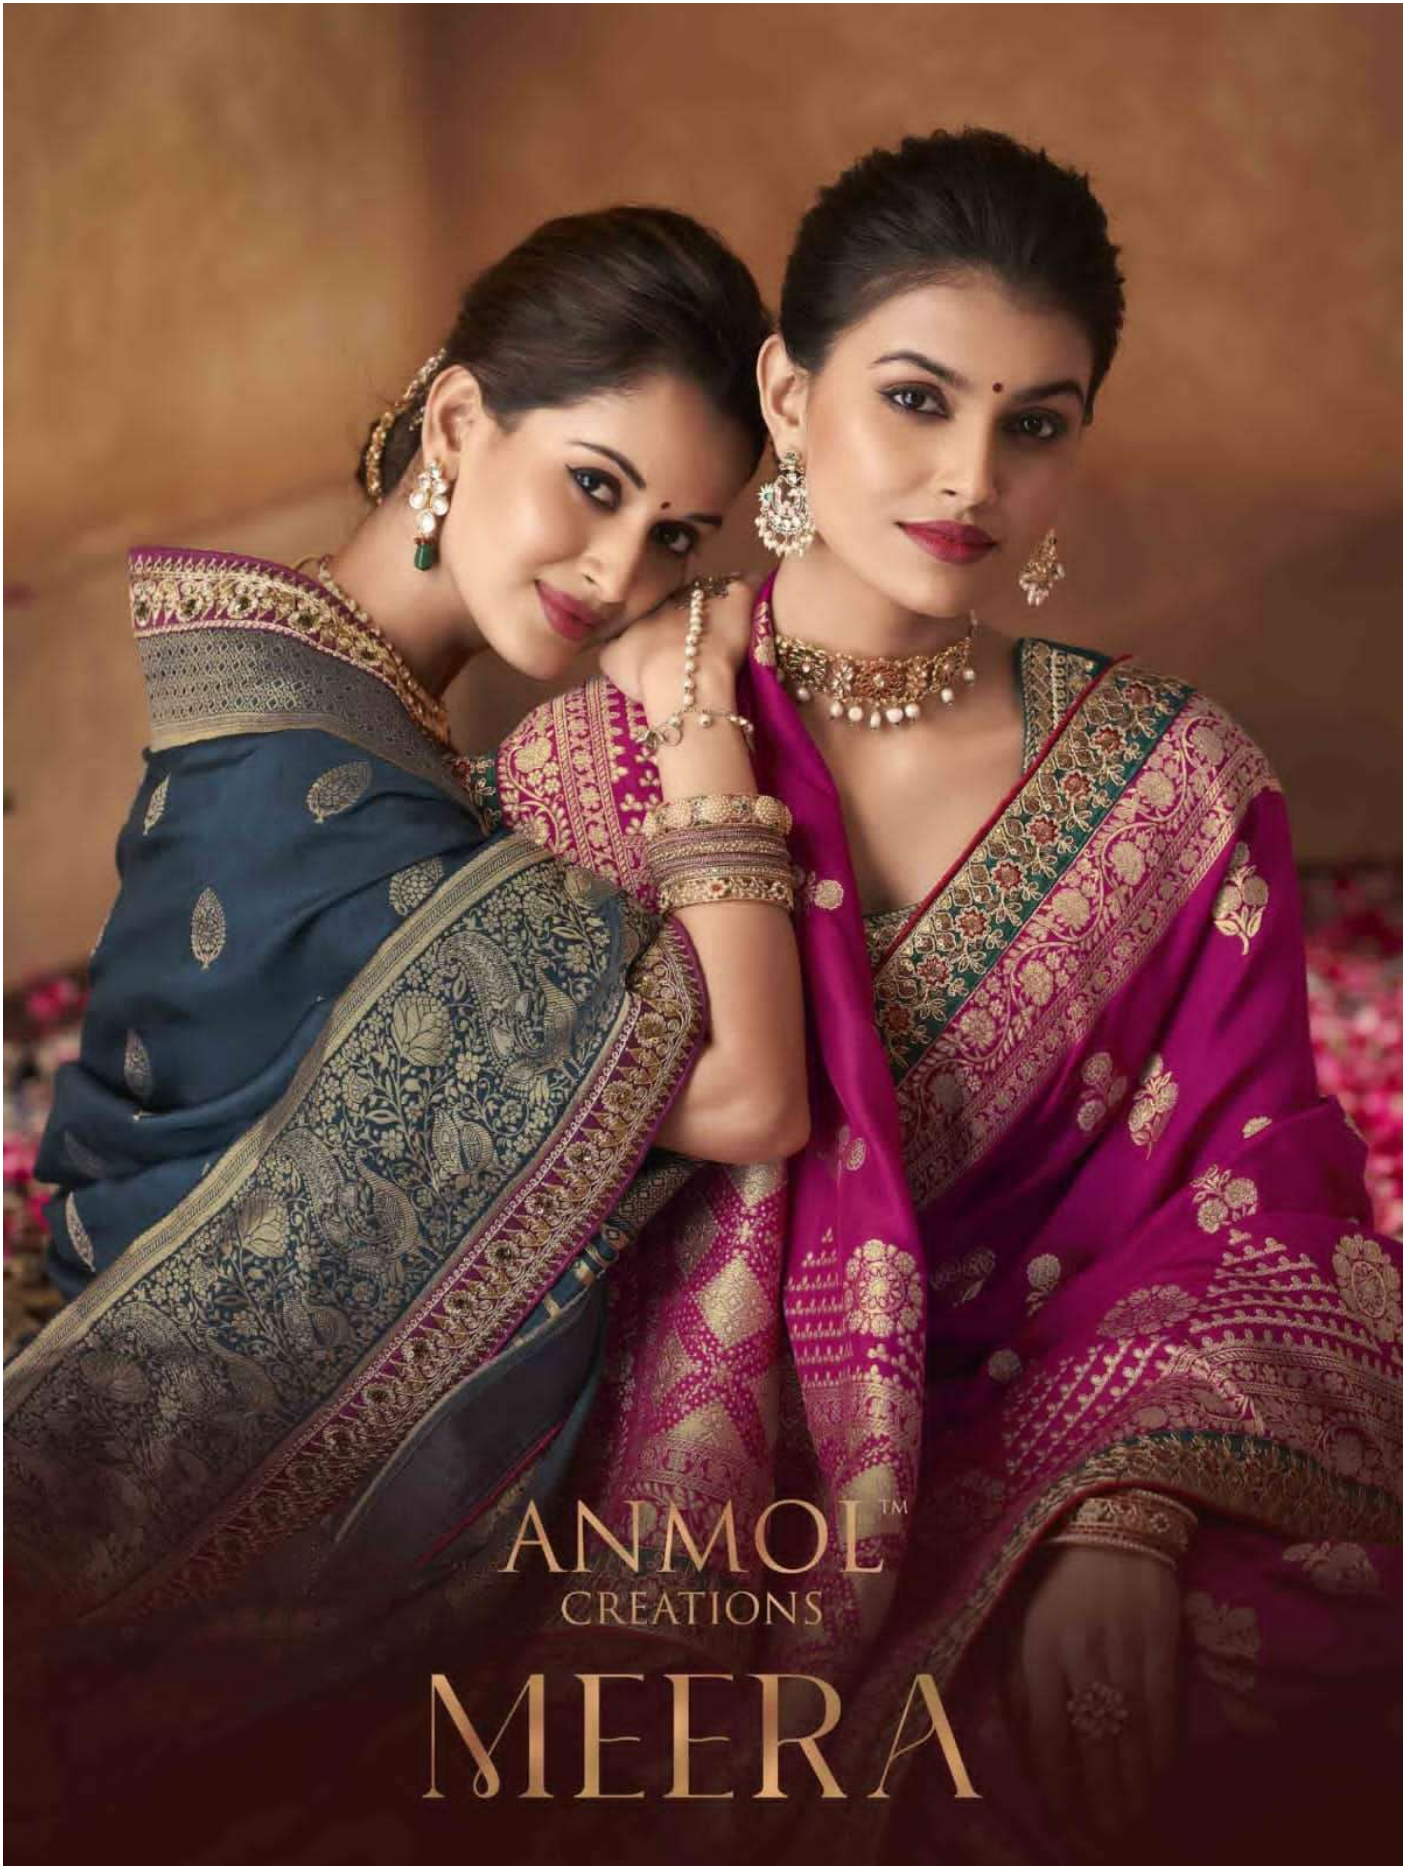

Our blue saree has a certain level of sophistication and elegance.

ANMOL™
CREATIONS

Marvelous sari

This beautiful sari is marvelous with an intricate embroidery that makes the sari more chic.

7002

ANMOL™
CREATIONS