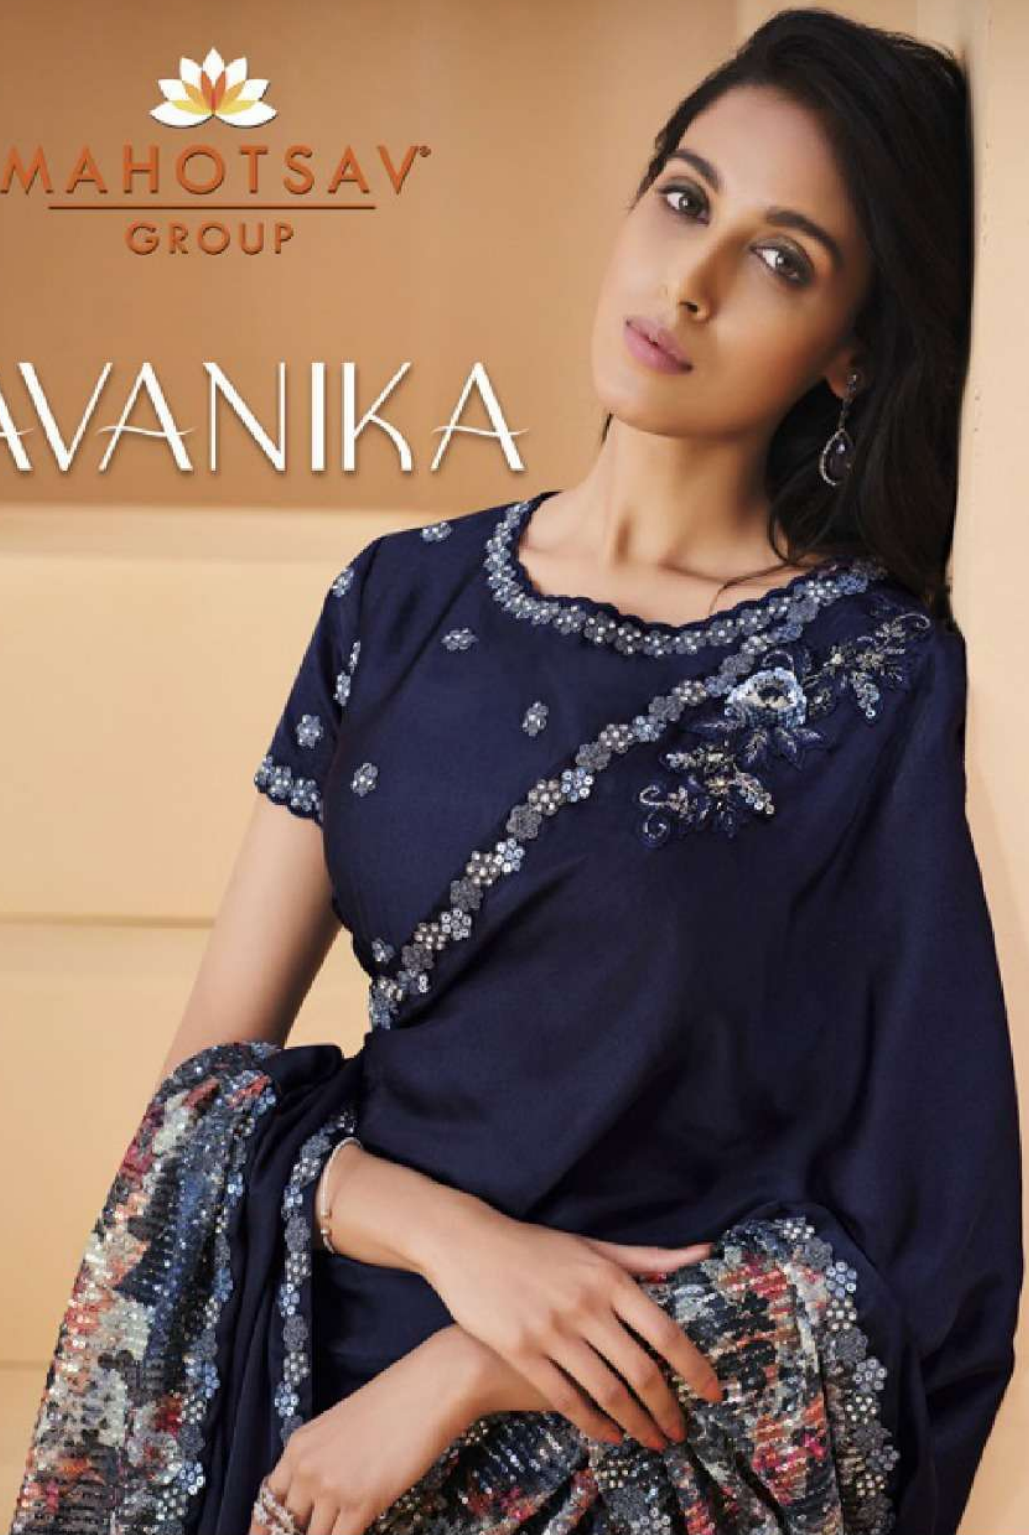

MOHMANTHAN™
Elite

MAHOTSAV®
GROUP

YAVANIKA