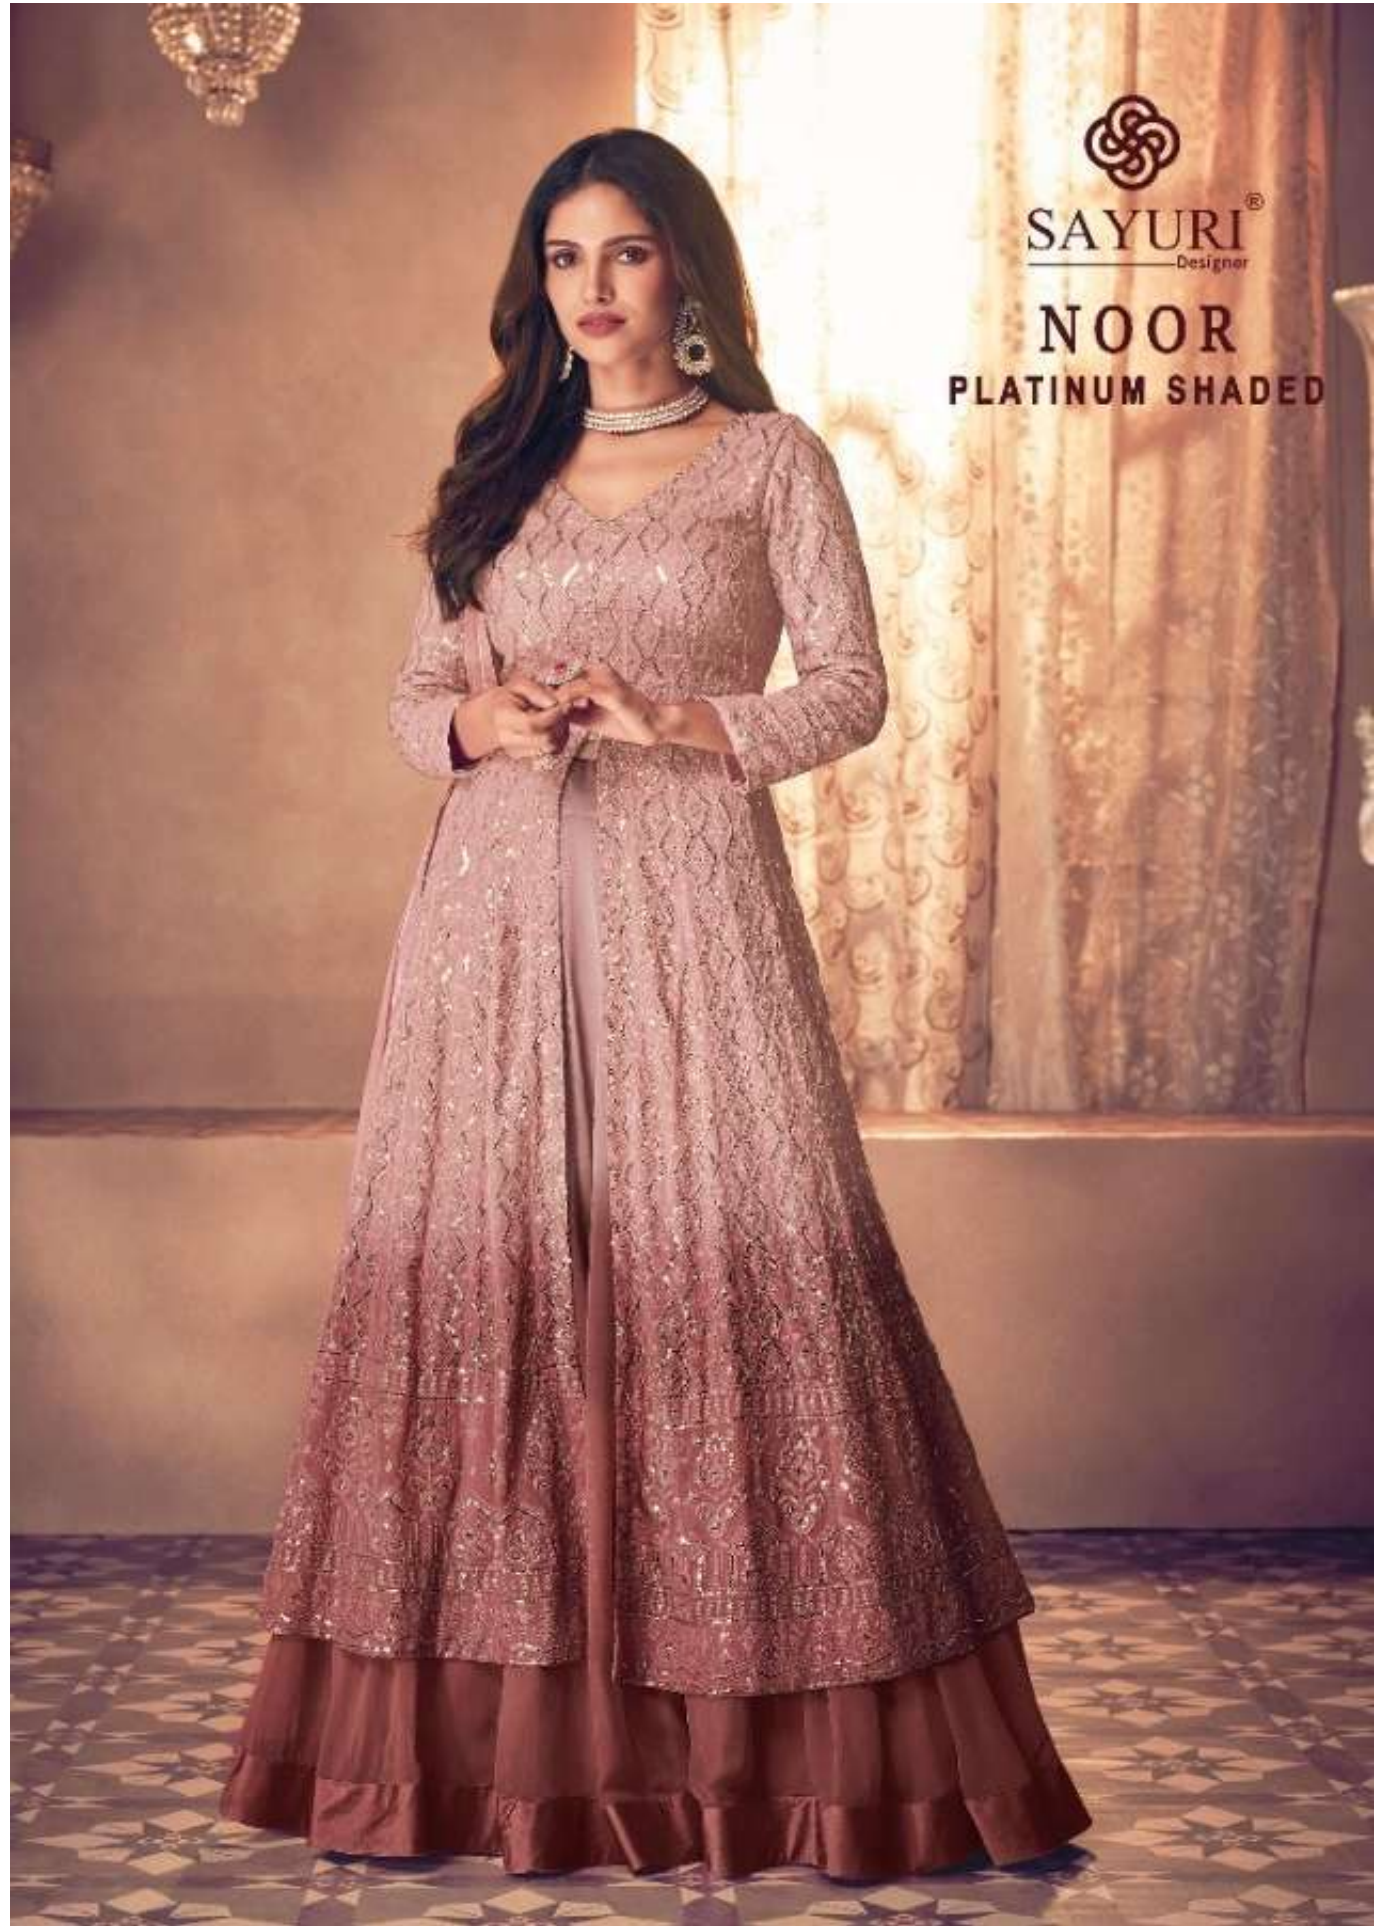

SAYURI[®]
Designer

NOOR
PLATINUM SHADED

SAYURI[®]
Designer

NOOR
PLATINUM SHADED

SAYURI
Designer
NOOR
PLATINUM SHADED

123-M

SAYURI
Designer

123-K