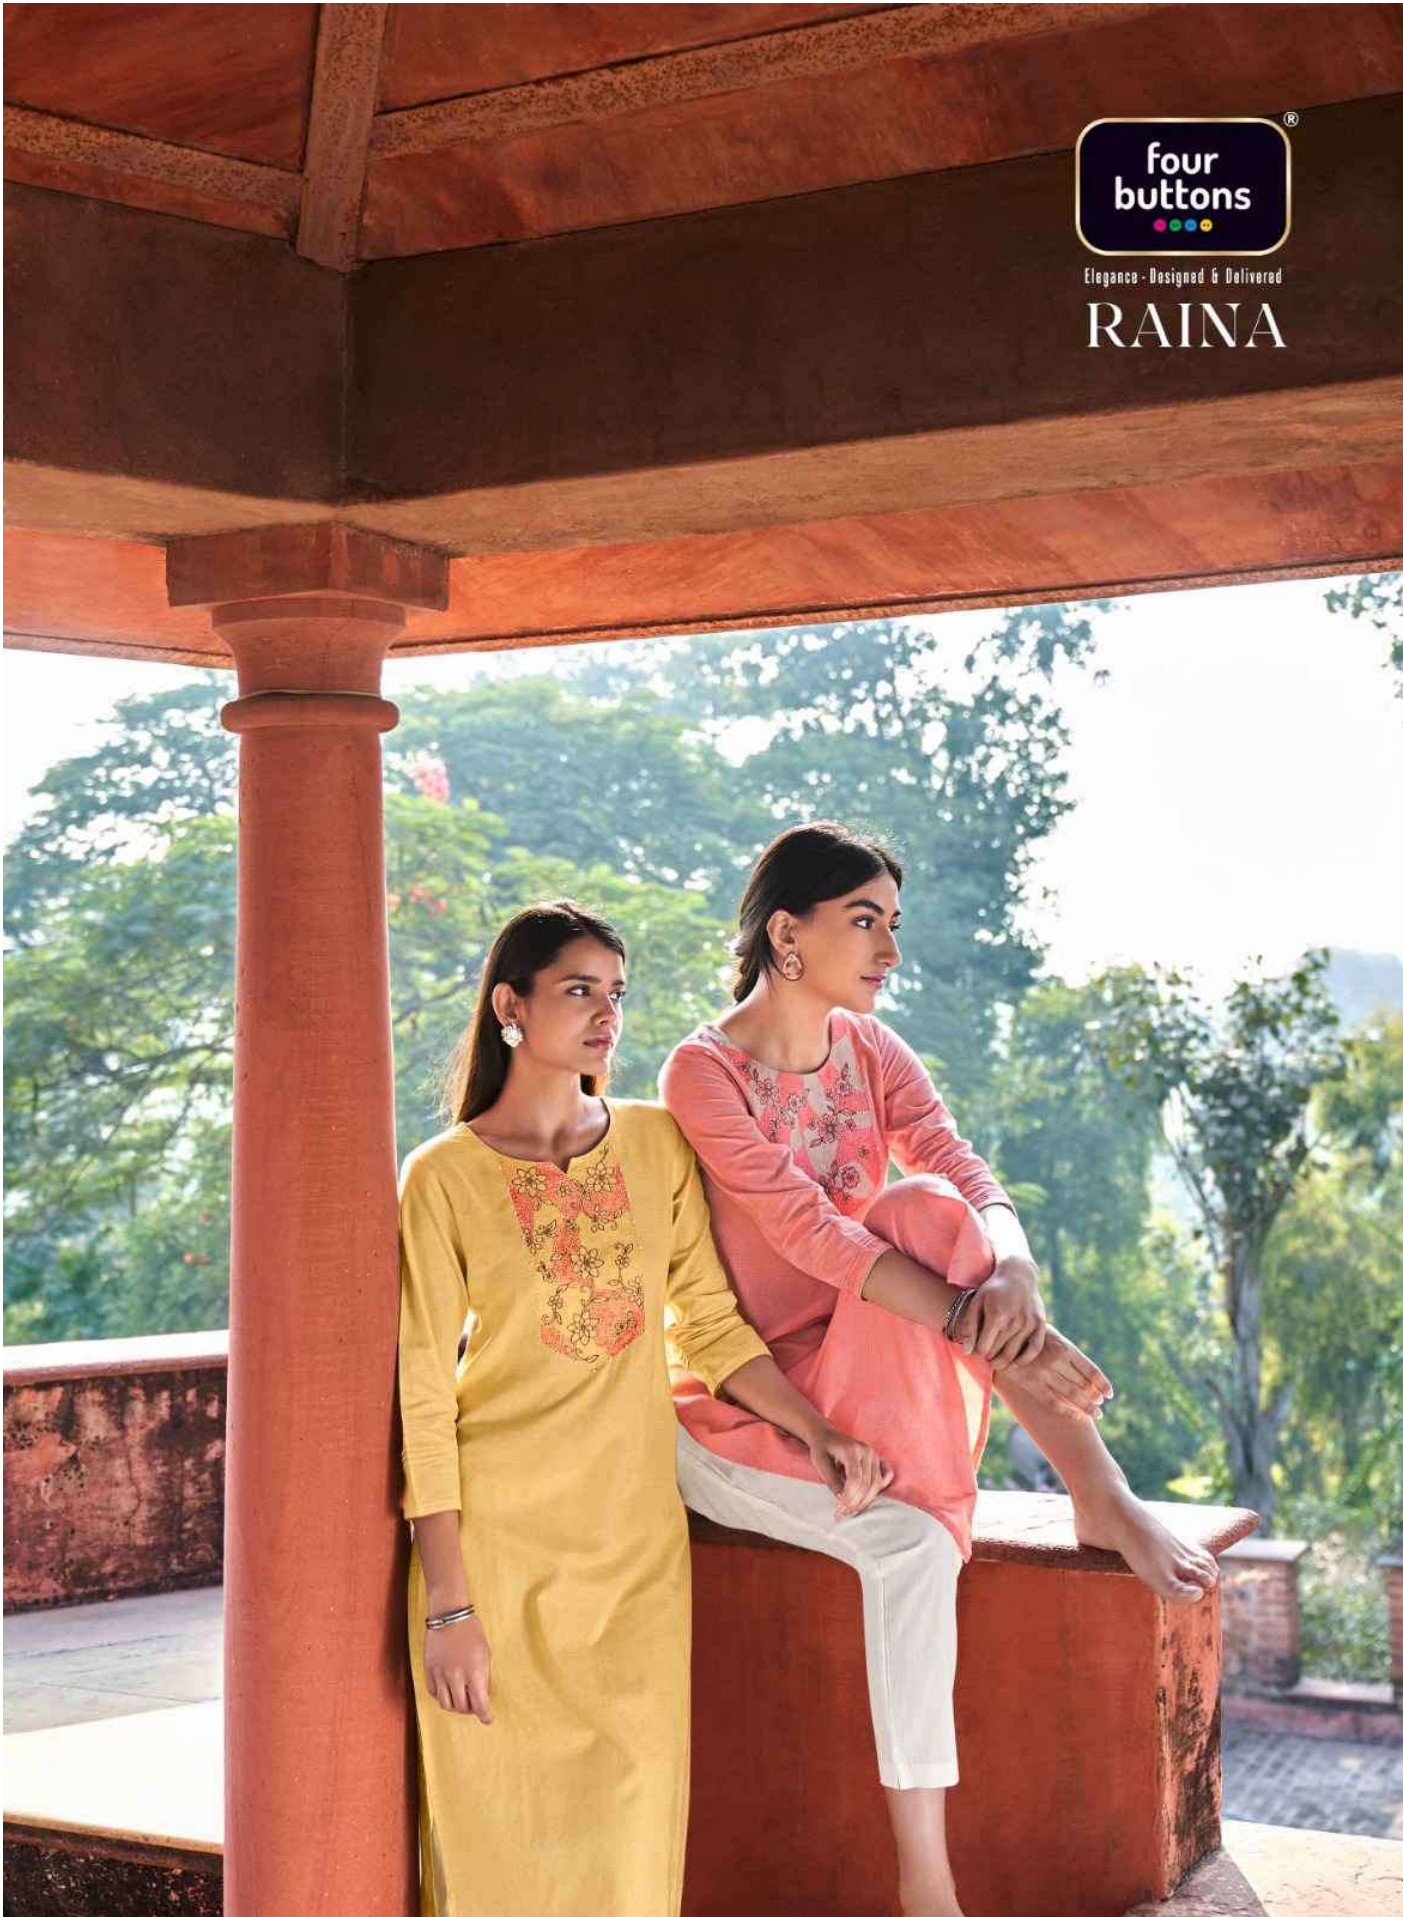

Elegance - Designed & Delivered

RAINA

**four
buttons**
Elegance - Designed & Delivered

PRESENTING TO YOU OUR NEW CATLOGUE

RAINA

FROM FOUR BUTTONS

PRODUCT DETAIL

:TOP:

PURE COTTON STICH DOBBY WITH HEAVY
INTRICATE EMBROIDERY DESIGNS
LENGTH : 46 INCHES

:SIZES:

M L XL XXL 3XL

Elegance - Designed & Delivered

FOUR BUTTONS ALL RIGHTS RESERVED

FB3101

FB3102

FB3103