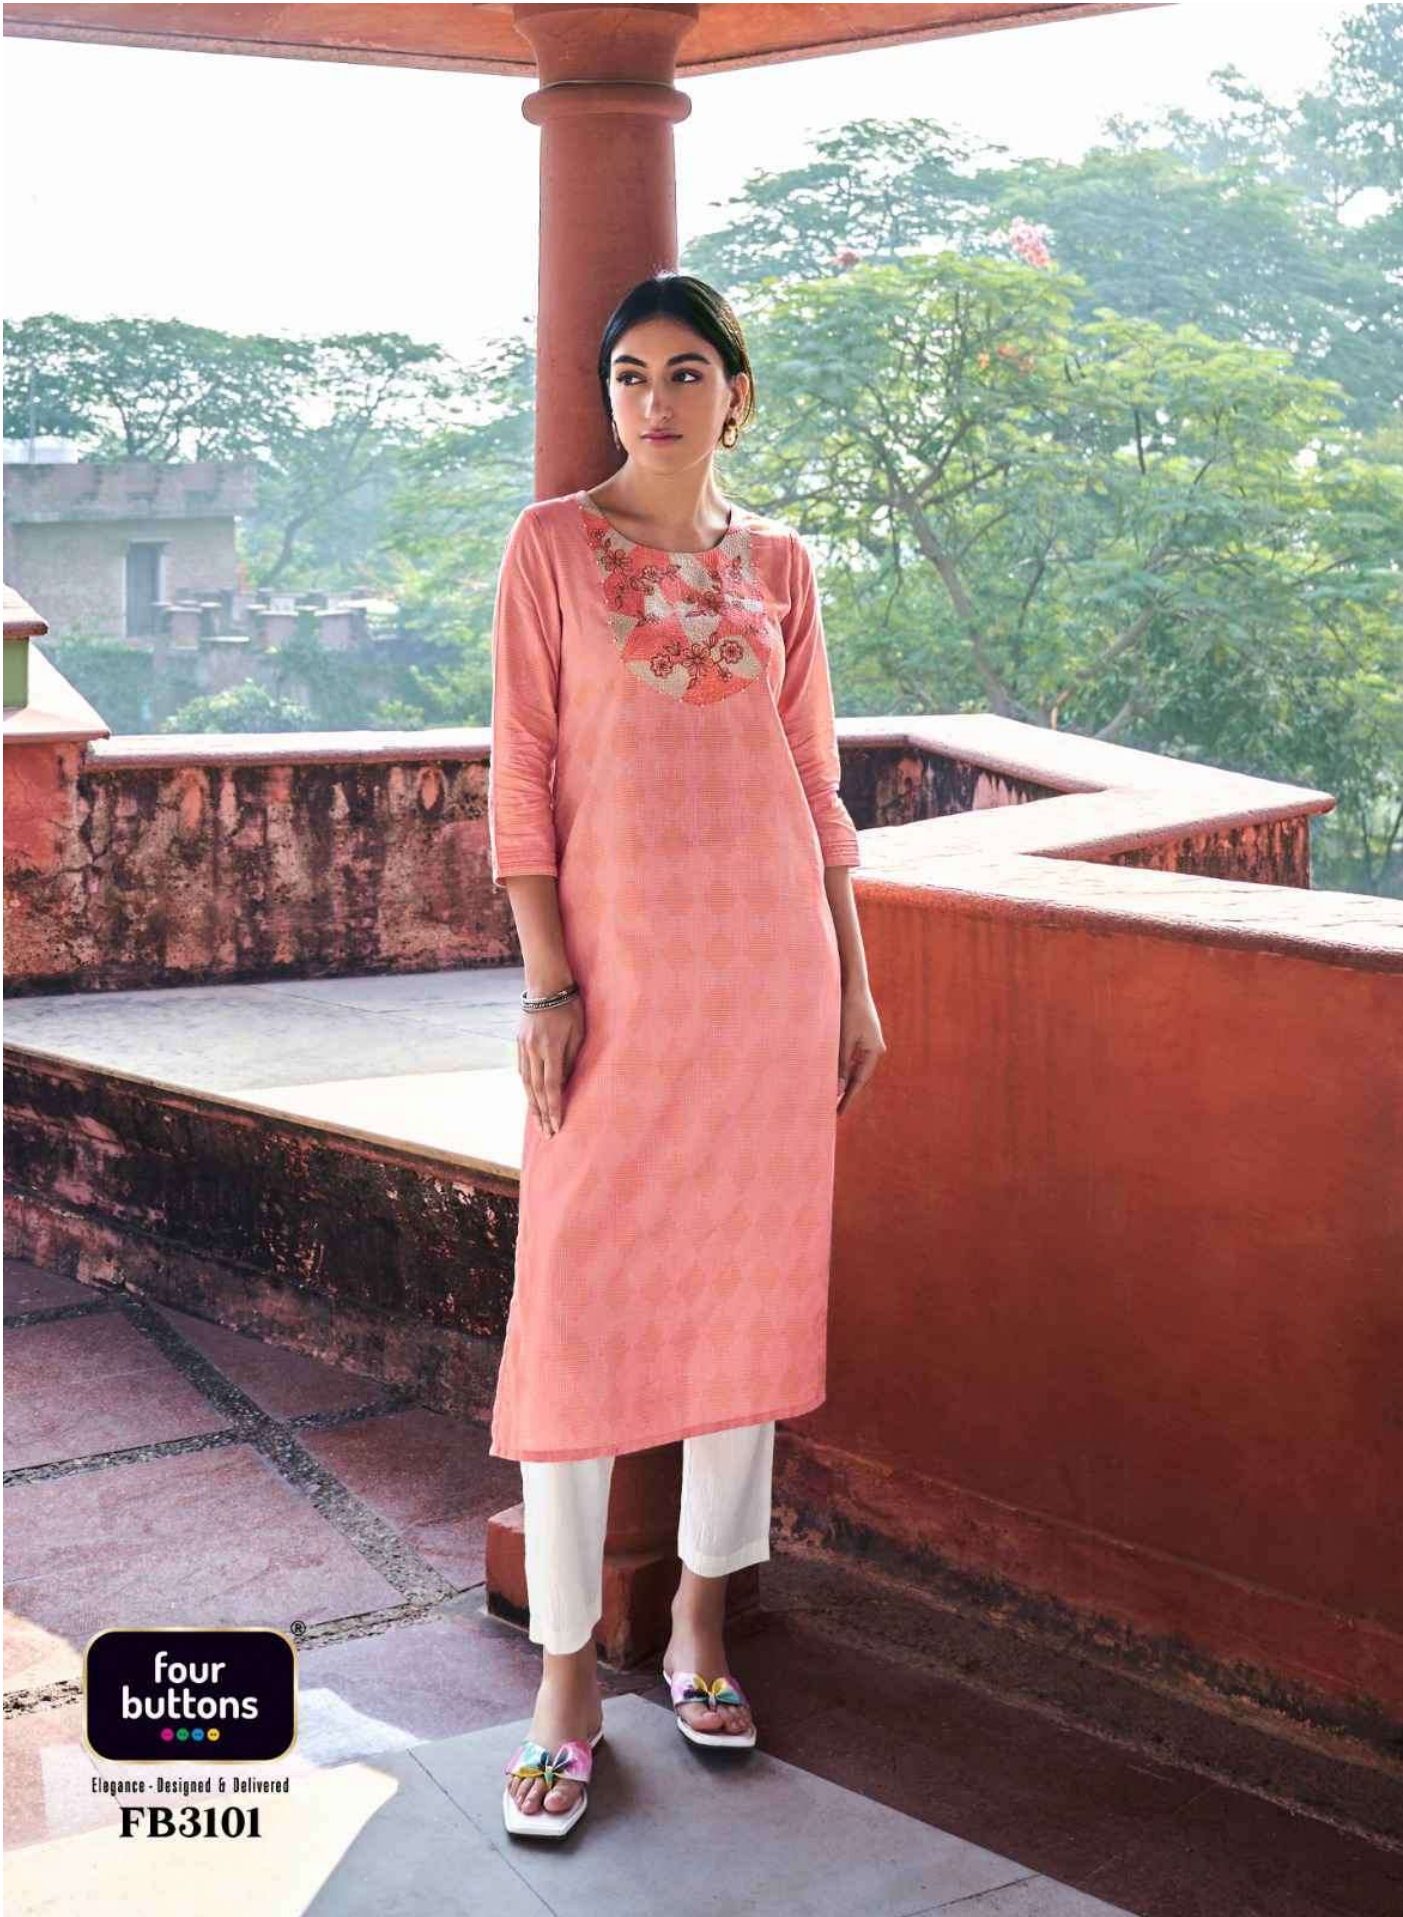

**four
buttons**
●●●●

Elegance - Designed & Delivered

FB3101