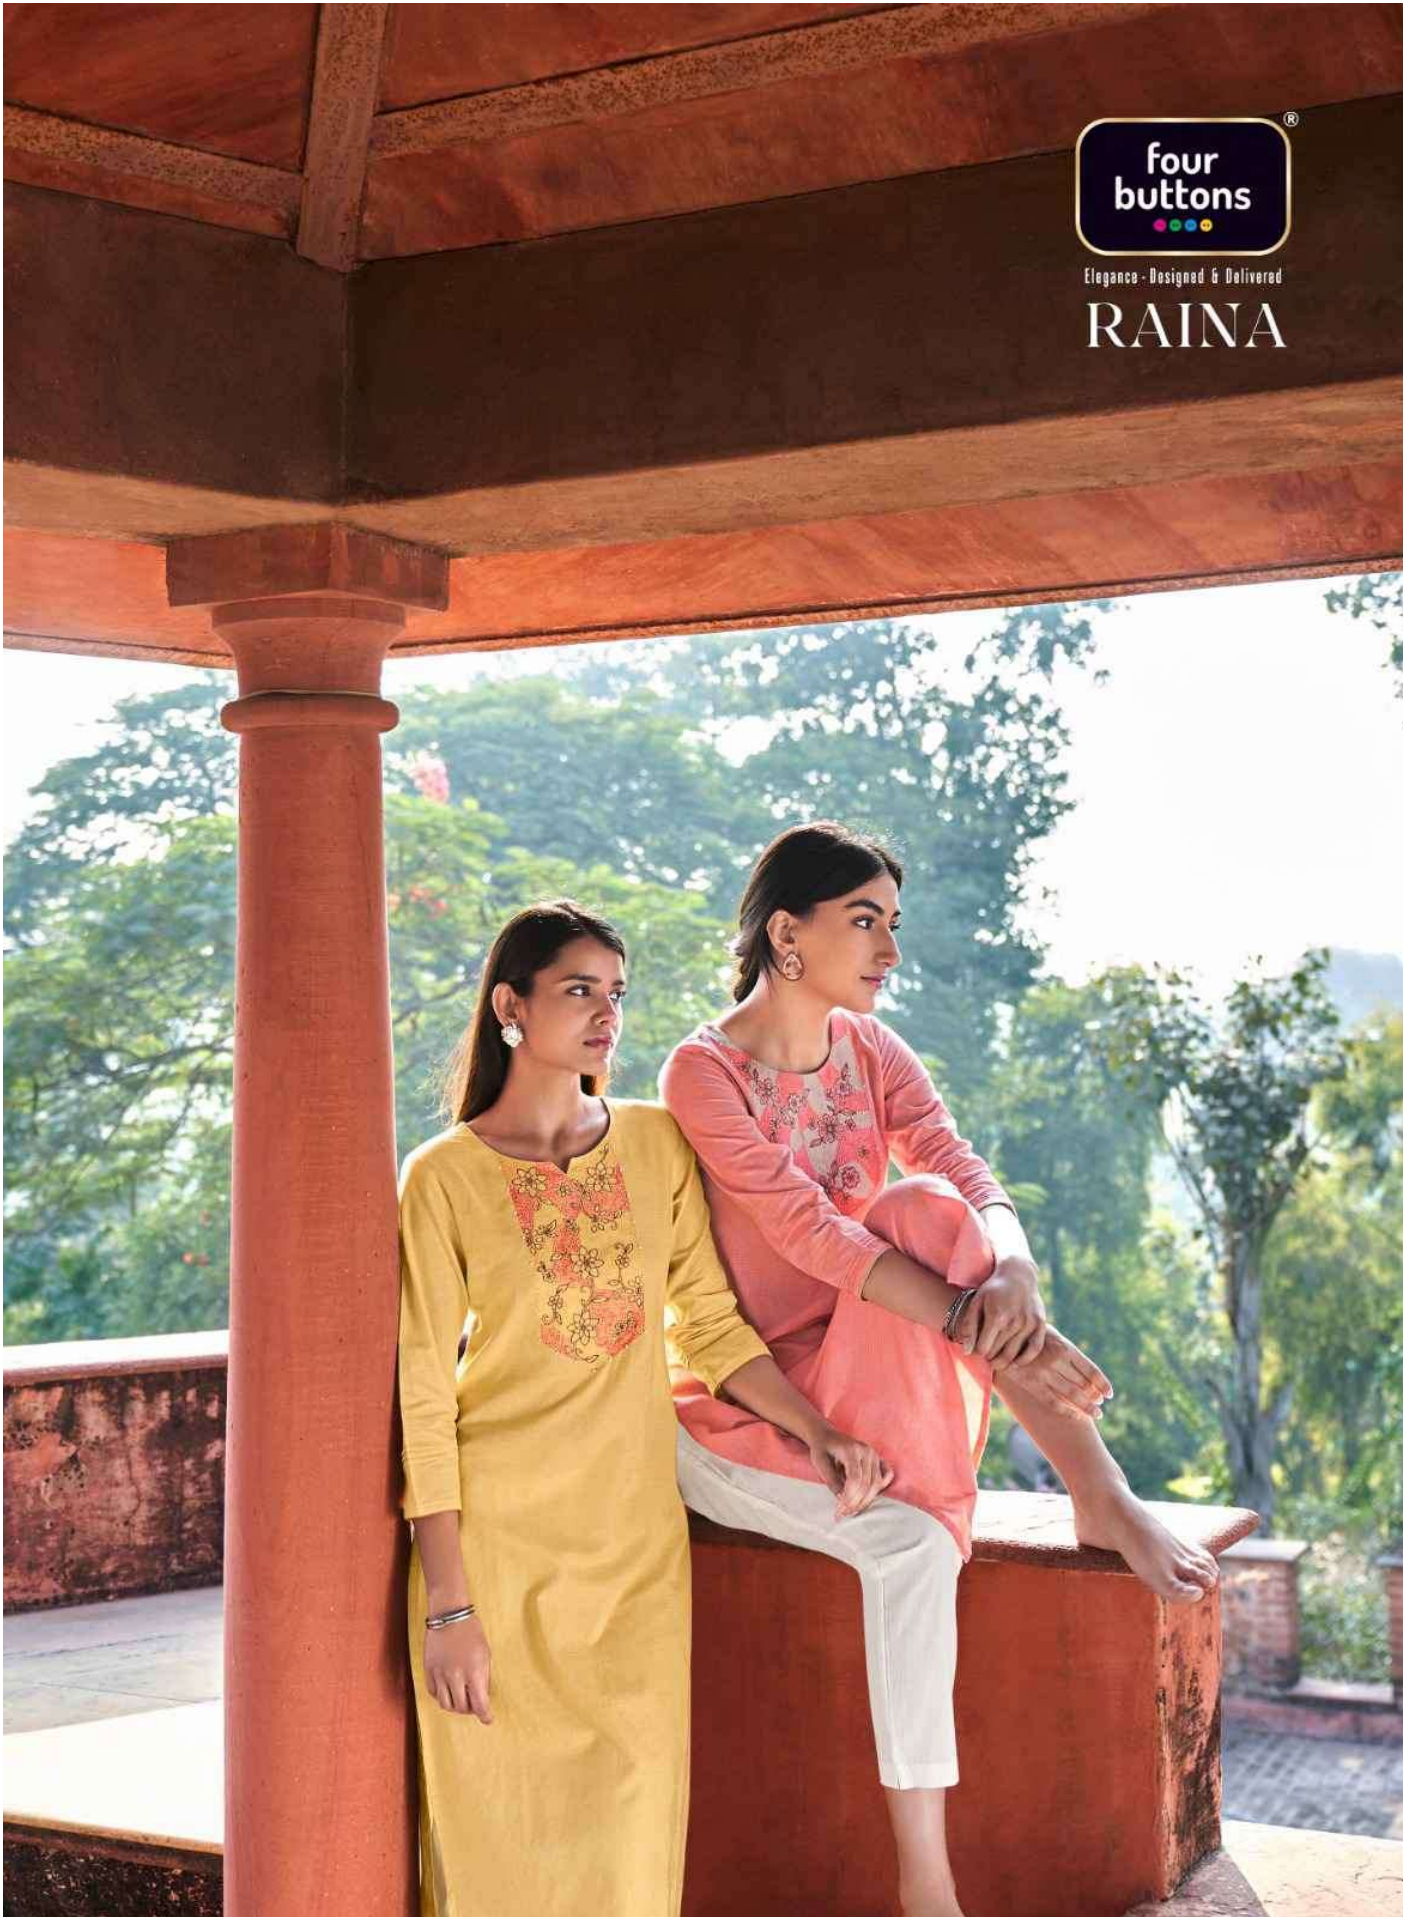

PURE COTTON STICH DOBBY WITH HEAVY
INTRICATE EMBROIDERY DESIGNS
LENGTH : 46 INCHES

:SIZES:

M L XL XXL 3XL

Elegance - Designed & Delivered

FOUR BUTTONS ALL RIGHTS RESERVED

FB3101

FB3102

FB3103

FB3104

FB3105

FB3106

Elegance - Designed & Delivered

RAINA

**four
buttons**
●●●●

Elegance - Designed & Delivered

FB3101

four
buttons
Engage - Design & Deliver

**four
buttons**

Elegance - Designed & Delivered

FB3103

four
buttons®
Elegance - Designed & Delivered

**four
buttons**[®]

Elegance - Designed & Delivered

FB3104