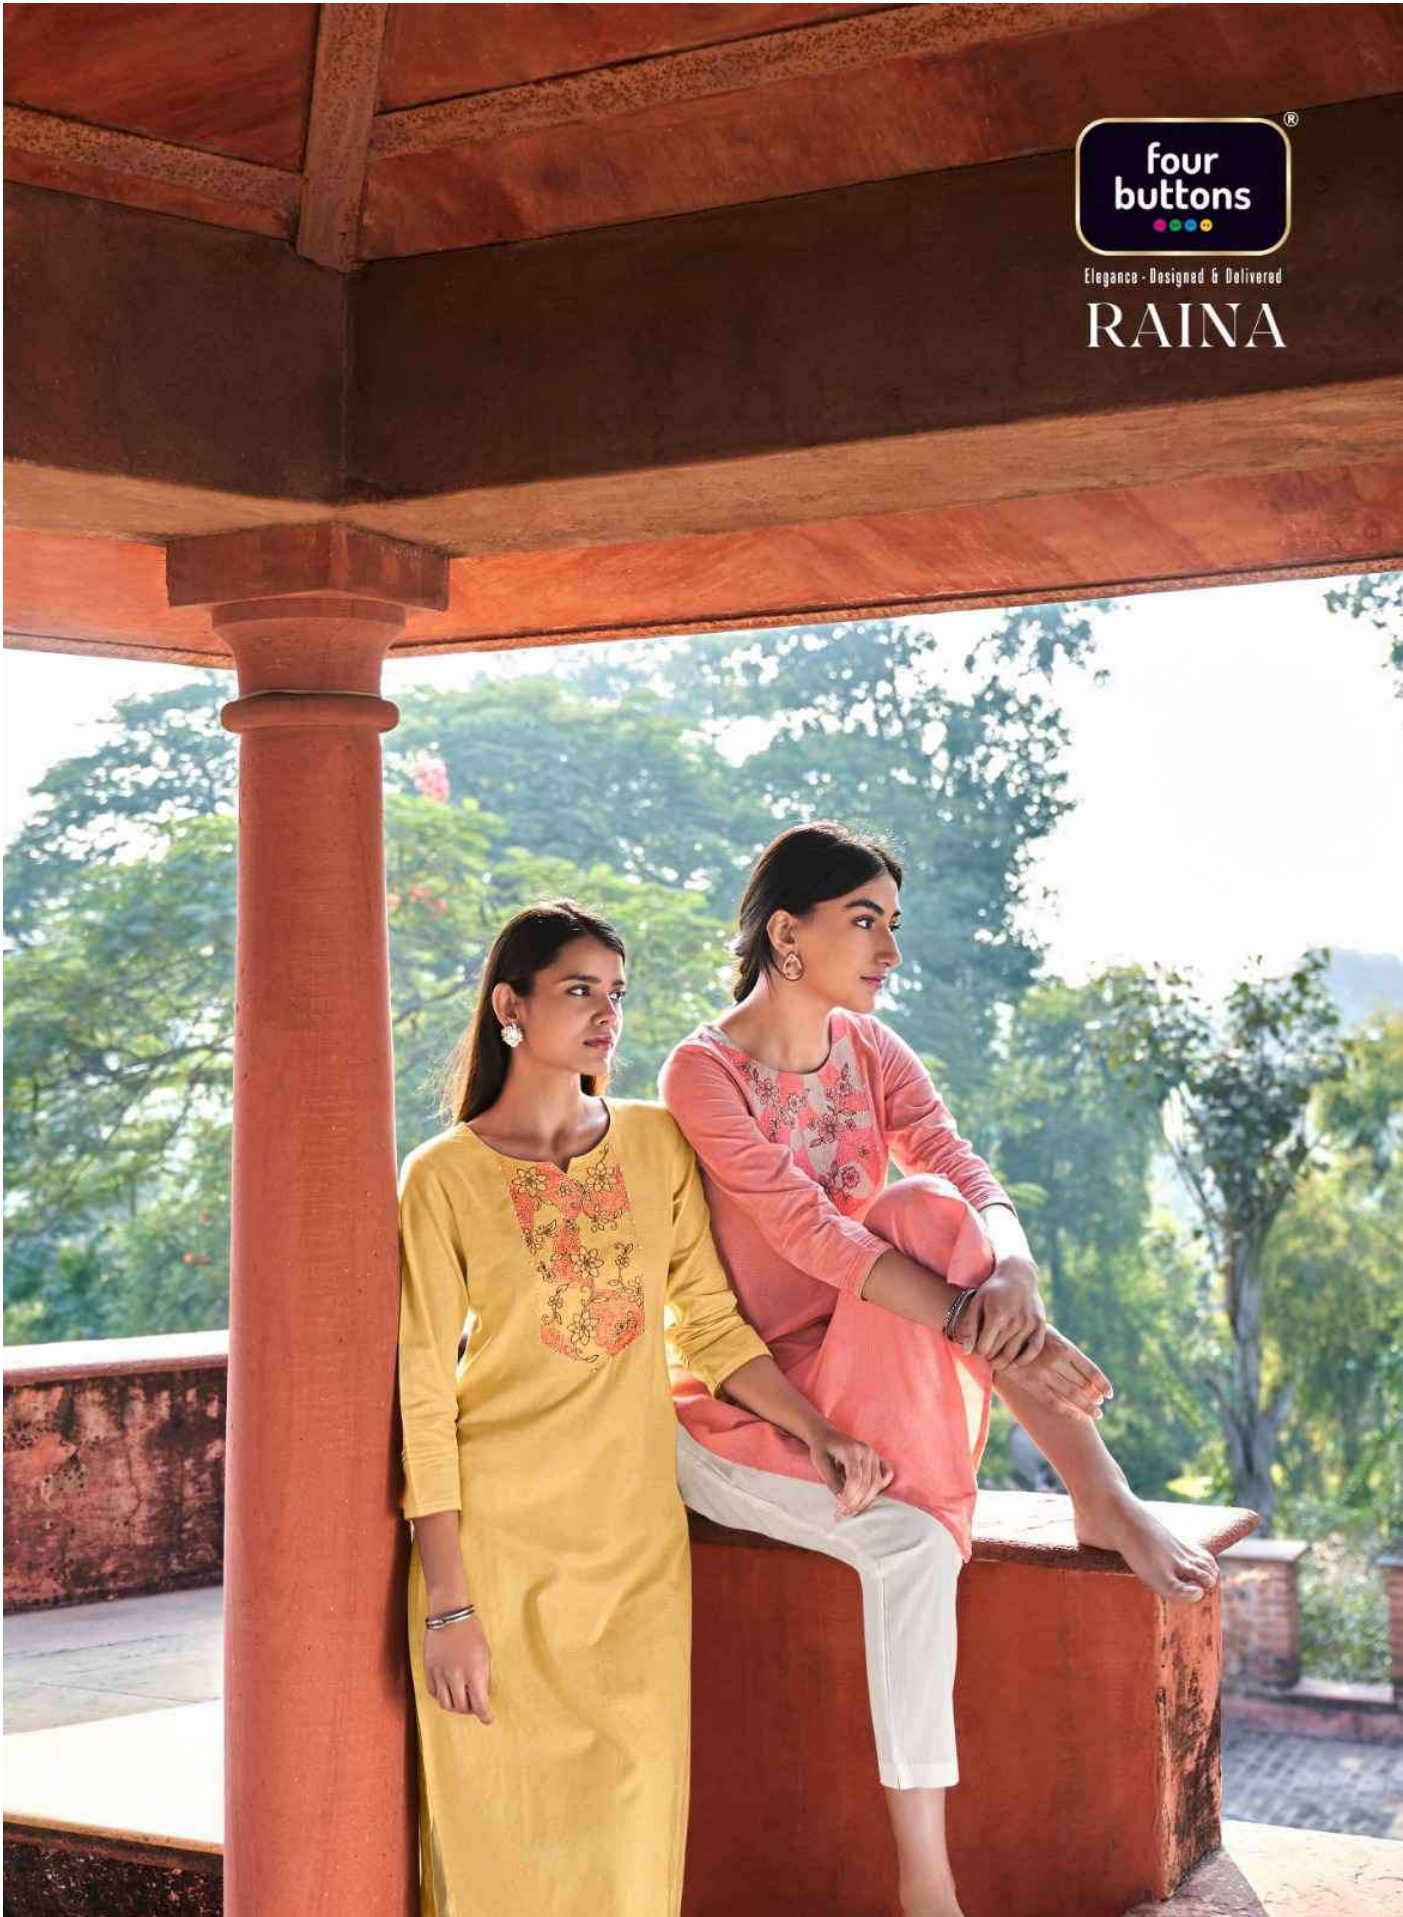

Elegance - Designed & Delivered

RAINA