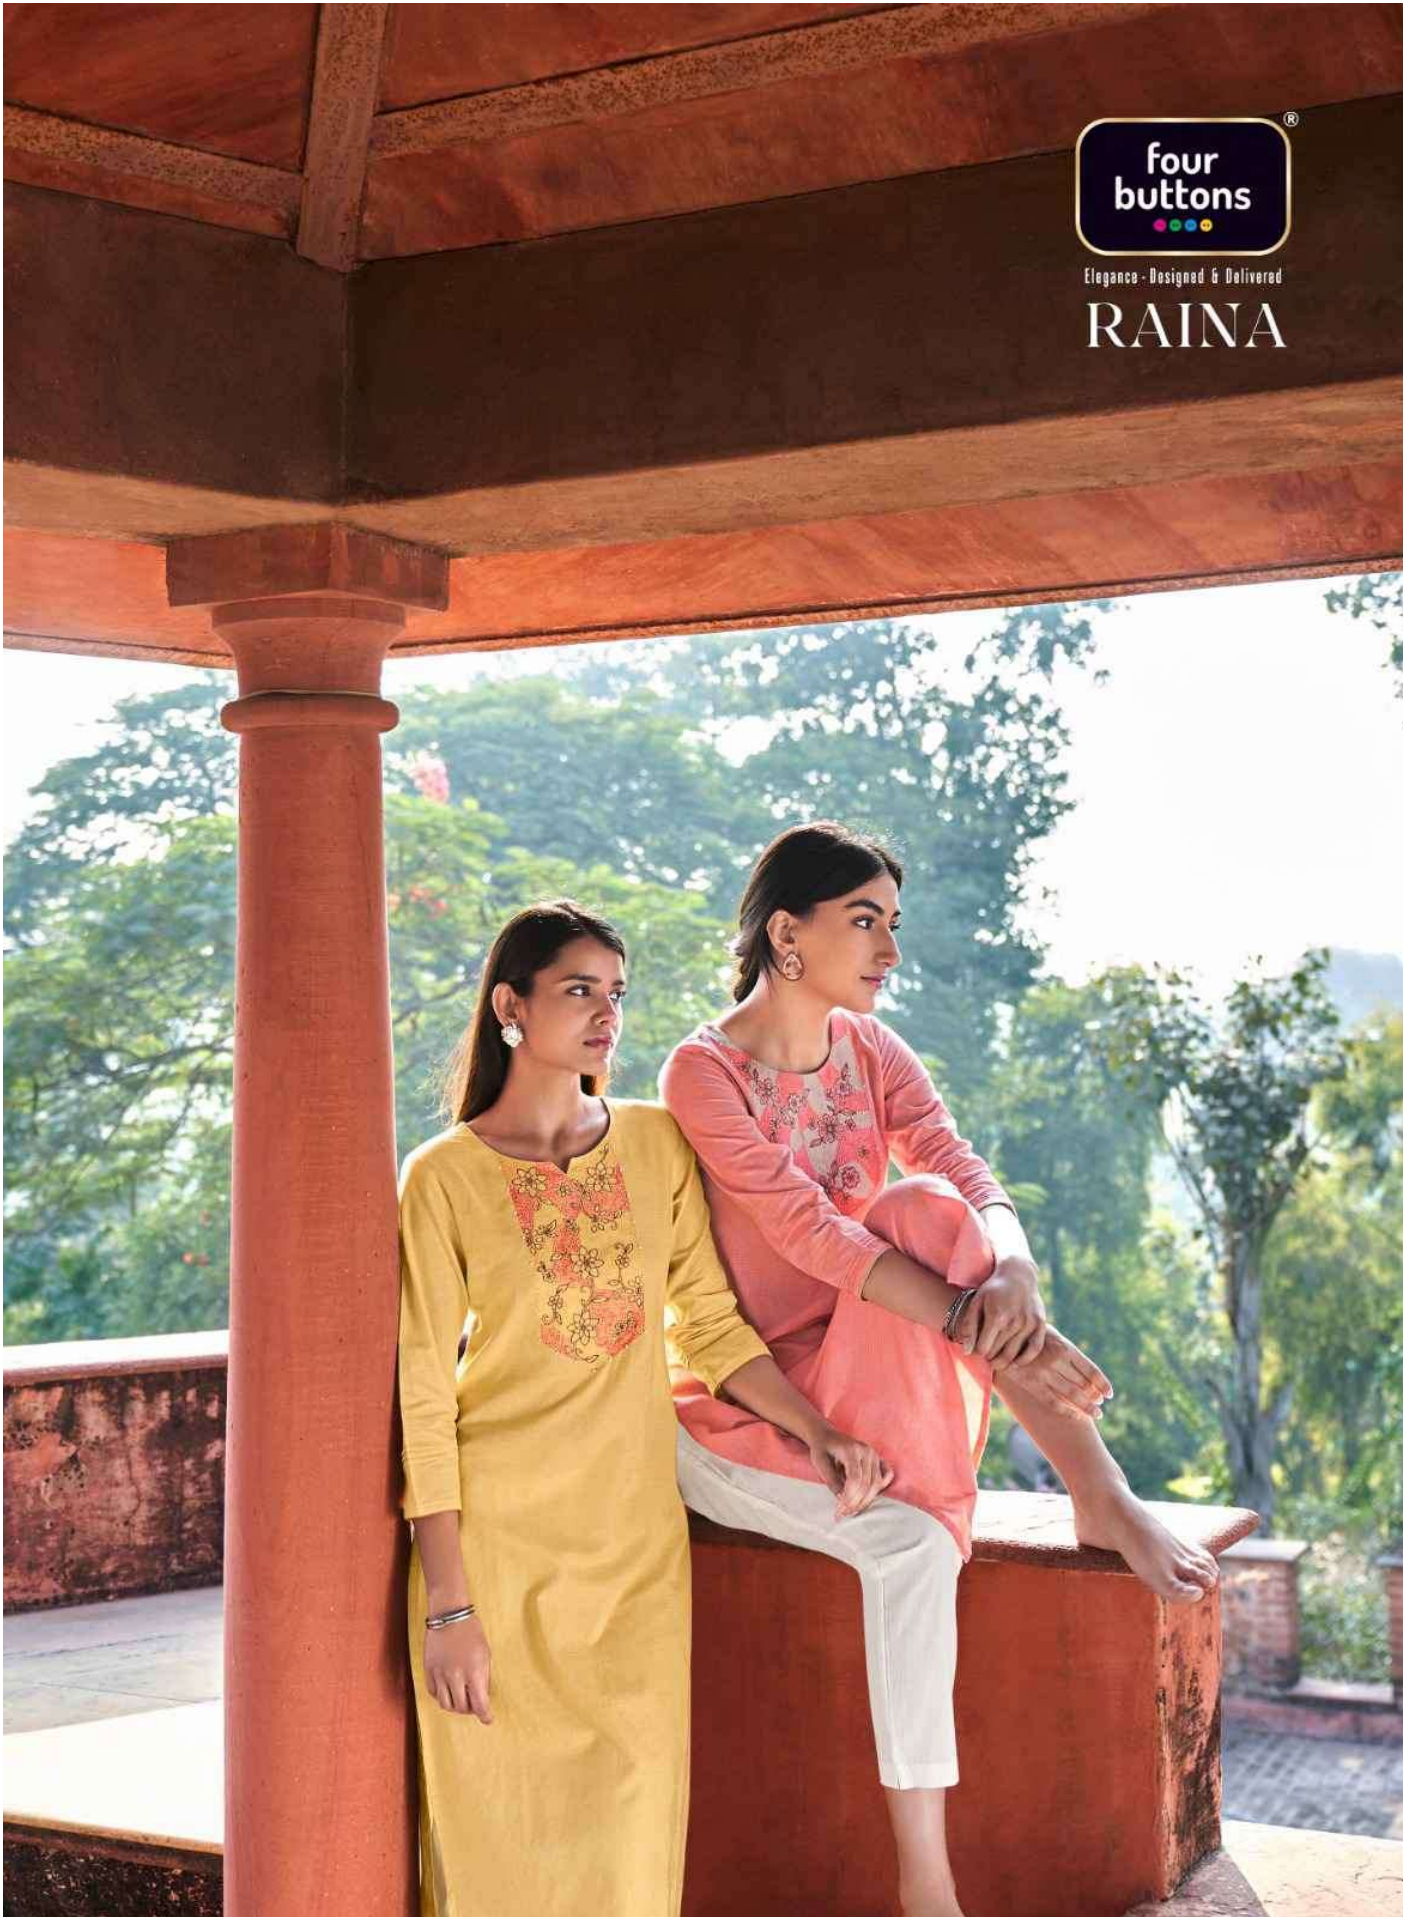

PURE COTTON STICH DOBBY WITH HEAVY
INTRICATE EMBROIDERY DESIGNS
LENGTH : 46 INCHES

:SIZES:

M L XL XXL 3XL

Elegance - Designed & Delivered

FOUR BUTTONS ALL RIGHTS RESERVED

FB3101

FB3102

FB3103

FB3104

FB3105

FB3106

Elegance - Designed & Delivered

RAINA

**four
buttons**
●●●●

Elegance - Designed & Delivered

FB3101