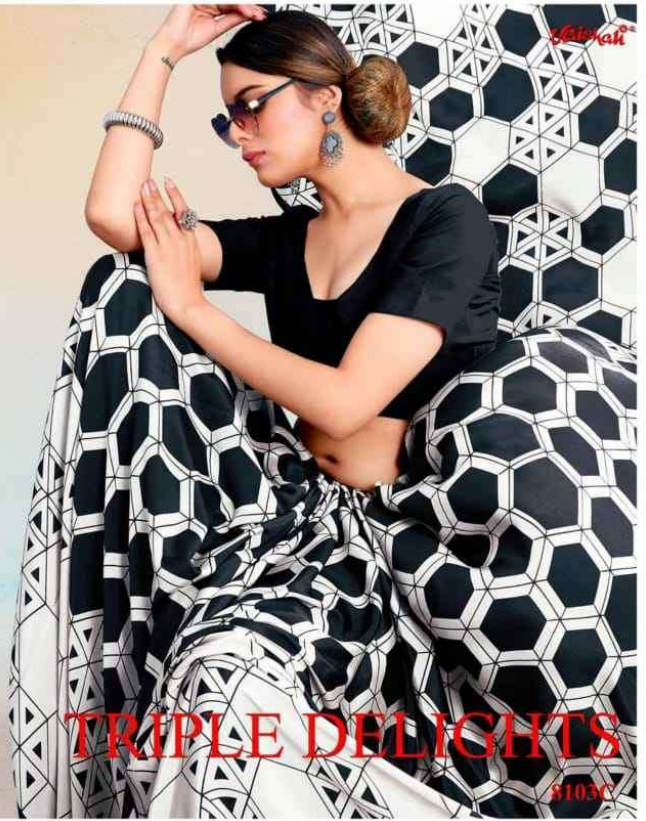

TRIPLE DELIGHTS

8103C