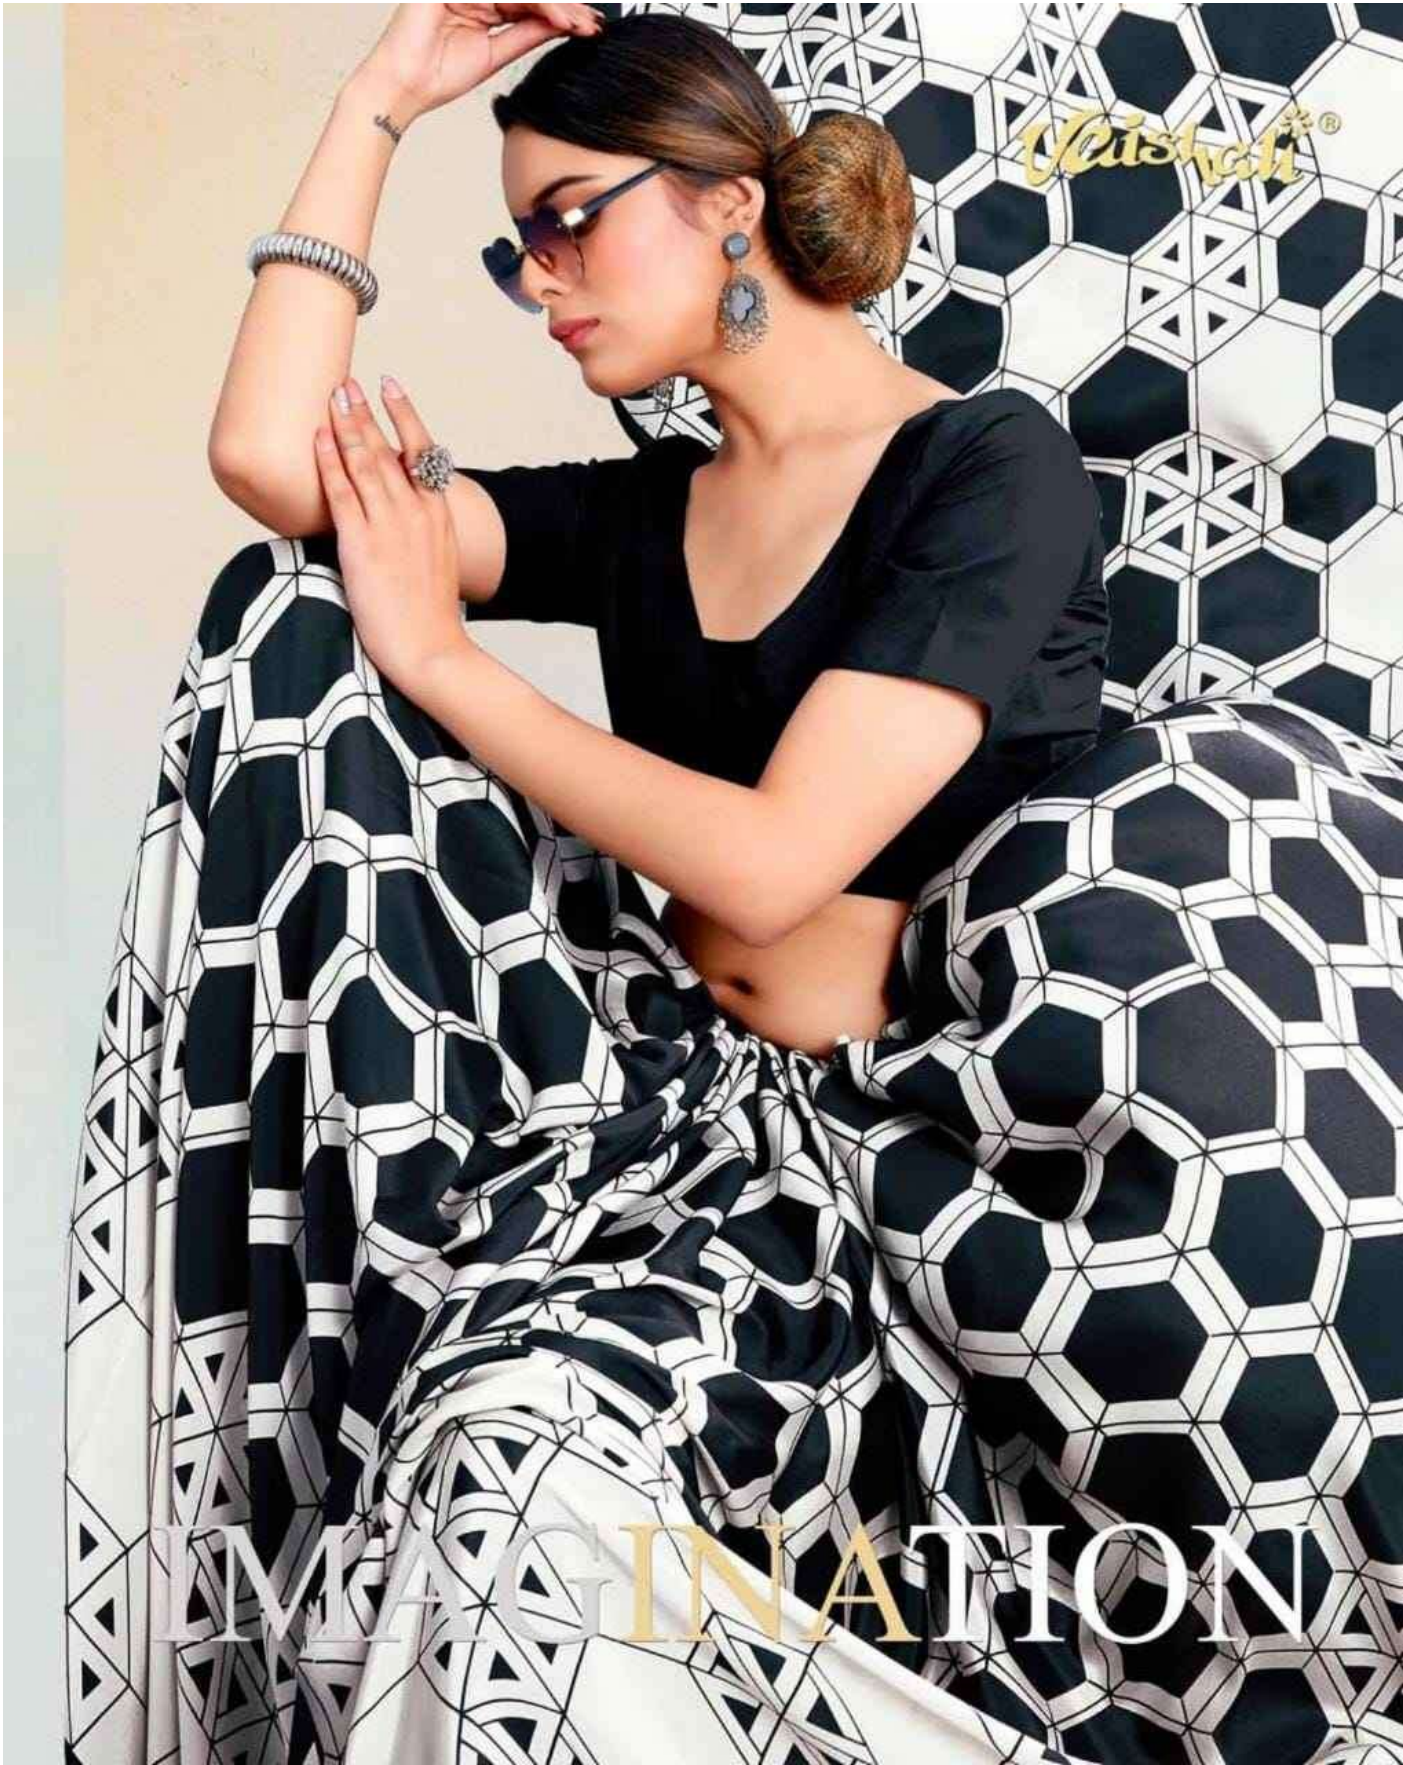

Vishali®

IMAGINATION