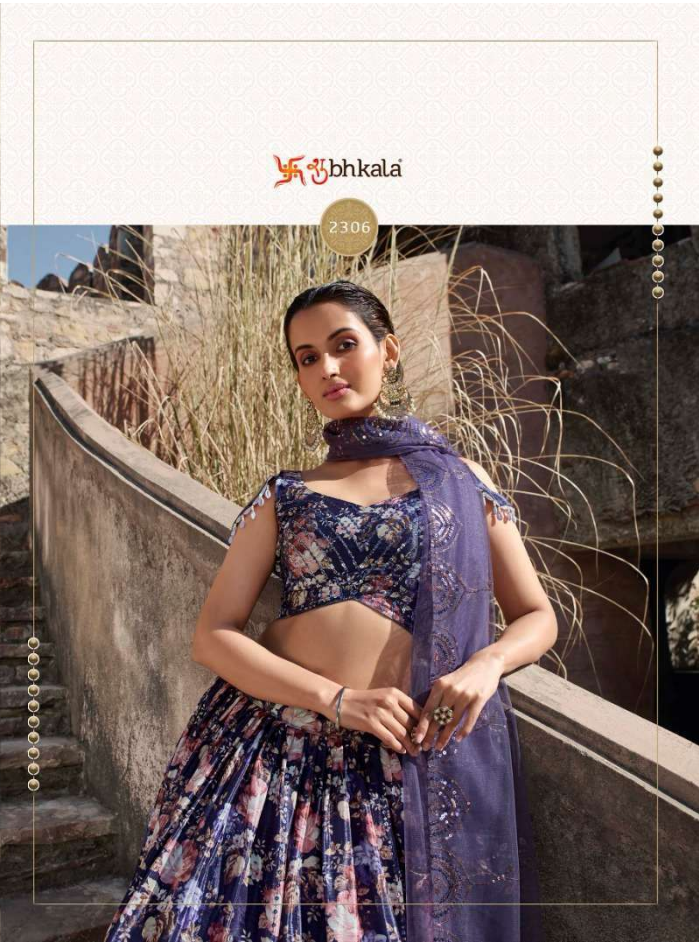

2305

2306

शुभकला

2306

Bridesmaid

VOL-30

Design NO. (SKU)	Main Color	Lehenga Fabric	Choli Fabric	Dupatta Fabric	Size	Lehenga Work (Semi Stitched)	Choli Work (UN-Stitched)	Dupatta Work	Choli Length	Lehenga Length	Dupatta Length
2301	Pink	Georgette	Georgette	Georgette	42 BUST AND WAIST	Print With Sequince Embroidered Work	Print With Sequince Embroidered And Mirror Work	Fancy Neck Style Dupata	0.80 MTR	42 INCH	2.40 MTR
2302	Navy	Georgette	Georgette	Georgette	42 BUST AND WAIST	Thread With Sequince Embroidered Work	Thread With Sequince Embroidered Work	Thread With Sequince Embroidered Work	0.80 MTR	42 INCH	2.40 MTR
2303	Green	Georgette	Georgette	Georgette	42 BUST AND WAIST	Thread With Sequince Embroidered Work	Thread With Sequince Embroidered Work	Thread With Sequince Embroidered Work	0.80 MTR	42 INCH	2.40 MTR
2304	Mustared Olive	Georgette	Chinon Silk	Chinon Silk	42 BUST AND WAIST	Embellished Mirror Work	Thread With Sequince Embroidered Work	Thread With Sequince Embroidered Work	0.80 MTR	42 INCH	2.40 MTR
2305	Orange Wine	Georgette	Chinon Silk	Chinon Silk	42 BUST AND WAIST	Embellished Mirror Work	Thread With Sequince Embroidered Work	Fancy Shoulder Style Dupatta (Thread With Sequince Embroidered And Mirror Work)	0.80 MTR	42 INCH	2.40 MTR
2306	Purple	Georgette	Chinon Silk	NET	42 BUST AND WAIST	Print With Sequince Embroidered Work	Print With Sequince Embroidered Work	Sequince Embroidered Work	0.80 MTR	42 INCH	2.40 MTR