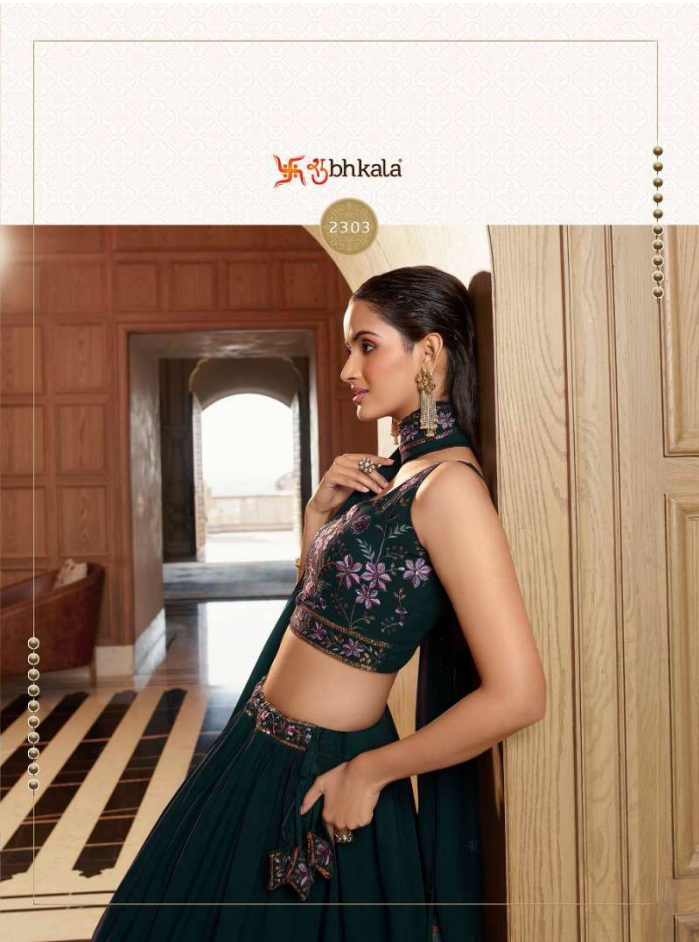

शुभकला

2303