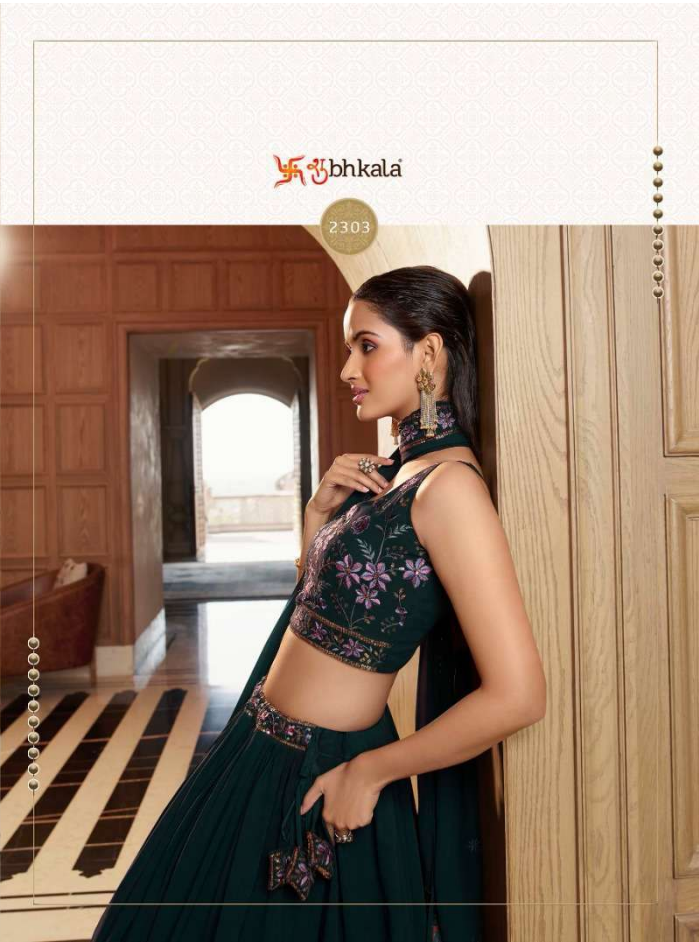

शुभकला bhkala

2303