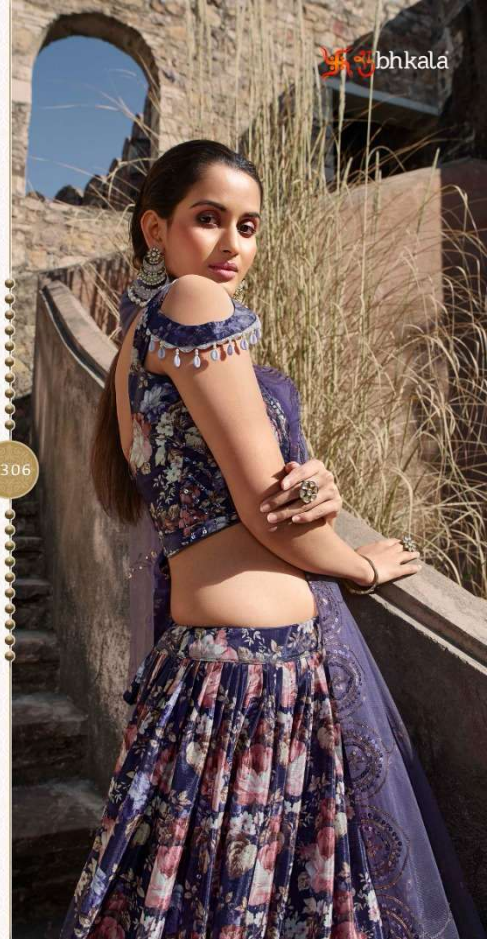

Swabhkala

2305

Bridesmaid
VOL-30

2301

2302

2303

Shikha

2304

2305

2306

शुभकला

2306

Bridesmaid

VOL-30

Design NO. (SKU)	Main Color	Lehenga Fabric	Choli Fabric	Dupatta Fabric	Size	Lehenga Work (Semi Stitched)	Choli Work (UN-Stitched)	Dupatta Work	Choli Length	Lehenga Length	Dupatta Length
2301	Pink	Georgette	Georgette	Georgette	42 BUST AND WAIST	Print With Sequince Embroidered Work	Print With Sequince Embroidered And Mirror Work	Fancy Neck Style Dupata	0.80 MTR	42 INCH	2.40 MTR
2302	Navy	Georgette	Georgette	Georgette	42 BUST AND WAIST	Thread With Sequince Embroidered Work	Thread With Sequince Embroidered Work	Thread With Sequince Embroidered Work	0.80 MTR	42 INCH	2.40 MTR
2303	Green	Georgette	Georgette	Georgette	42 BUST AND WAIST	Thread With Sequince Embroidered Work	Thread With Sequince Embroidered Work	Thread With Sequince Embroidered Work	0.80 MTR	42 INCH	2.40 MTR
2304	Mustared Olive	Georgette	Chinon Silk	Chinon Silk	42 BUST AND WAIST	Embellished Mirror Work	Thread With Sequince Embroidered Work	Thread With Sequince Embroidered Work	0.80 MTR	42 INCH	2.40 MTR
2305	Orange Wine	Georgette	Chinon Silk	Chinon Silk	42 BUST AND WAIST	Embellished Mirror Work	Thread With Sequince Embroidered Work	Fancy Shoulder Style Dupatta (Thread With Sequince Embroidered And Mirror Work)	0.80 MTR	42 INCH	2.40 MTR
2306	Purple	Georgette	Chinon Silk	NET	42 BUST AND WAIST	Print With Sequince Embroidered Work	Print With Sequince Embroidered Work	Sequince Embroidered Work	0.80 MTR	42 INCH	2.40 MTR