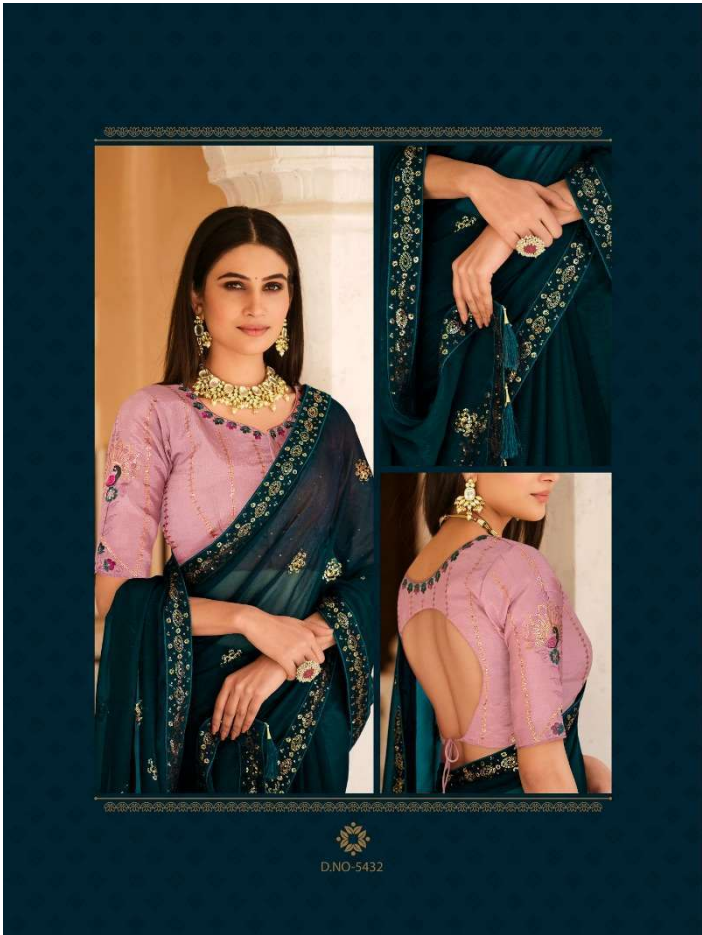

Gatha

THE STORY OF FASHION

Design NO. (SKU)	Saree Color	Blouse Color	Saree Fabric	Blouse Fabric	Saree Length	Blouse Length	Blouse Type	Saree Work	Blouse Work	KG
5431	Red	Green	Chinon	Chinon	5.5 MTR	1 MTR	UN-Stitched	Thread with Sequence	Thread with Sequence	1 KG
5432	Teal Blue	Dusty Pink	Chinon	Chinon	5.5 MTR	1 MTR	UN-Stitched	Thread with Sequence	Thread with Sequence	1 KG
5433	Rani	Mustard	Chinon	Chinon	5.5 MTR	1 MTR	UN-Stitched	Thread with Sequence	Thread with Sequence	1 KG
5434	Green	Peach	Chinon	Chinon	5.5 MTR	1 MTR	UN-Stitched	Thread with Sequence	Thread with Sequence	1 KG
5435	Purple	Purple	Chinon	Chinon	5.5 MTR	1 MTR	UN-Stitched	Thread with Sequence	Thread with Sequence	1 KG
5436	Black	Maroon	Chinon	Chinon	5.5 MTR	1 MTR	UN-Stitched	Thread with Sequence	Thread with Sequence	1 KG
5437	Yellow	Dark Purple	Chinon	Chinon	5.5 MTR	1 MTR	UN-Stitched	Thread with Sequence	Thread with Sequence	1 KG
5438	Navy Blue	Fluorescent Green	Chinon	Chinon	5.5 MTR	1 MTR	UN-Stitched	Thread with Sequence	Thread with Sequence	1 KG

A decorative frame on a dark red background. At the top center is a small floral motif. Below it is a large, ornate archway. Inside the archway, the text "शुभवस्तु" is written in a stylized font. Below the archway, the text "Grace and BEAUTY" is written, with "BEAUTY" in a larger, bold font. At the bottom, there is a small line of text: "Without the change of course by turning the page in the past and future, change is lost and the future is lost." The entire frame is surrounded by a decorative border.