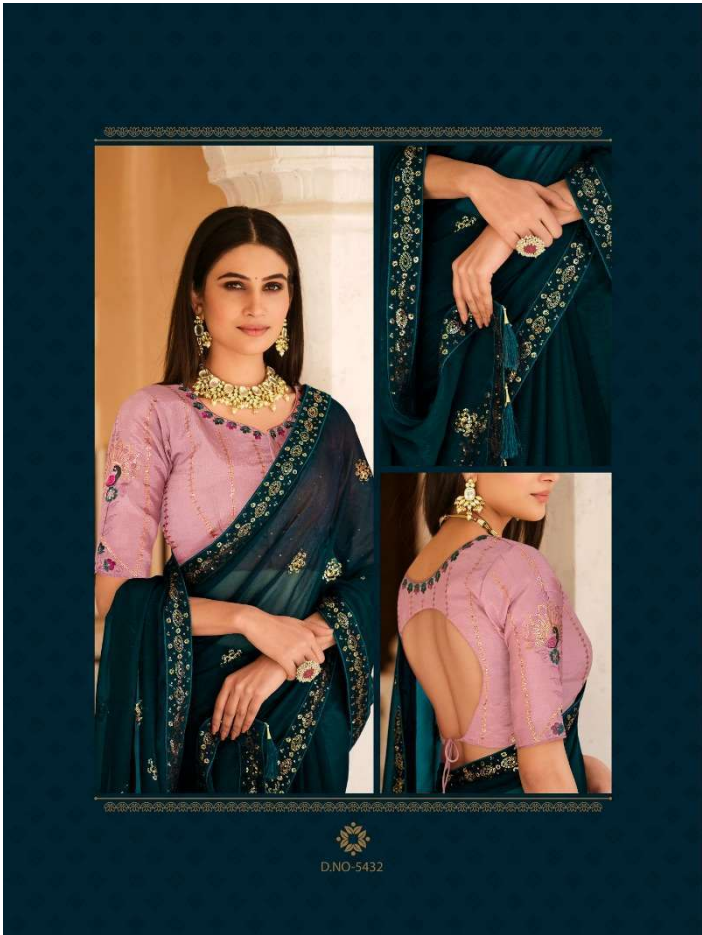

D.NO-5438

Gatha

THE STORY OF FASHION

Design NO. (SKU)	Saree Color	Blouse Color	Saree Fabric	Blouse Fabric	Saree Length	Blouse Length	Blouse Type	Saree Work	Blouse Work	KG
5431	Red	Green	Chinon	Chinon	5.5 MTR	1 MTR	UN-Stitched	Thread with Sequence	Thread with Sequence	1 KG
5432	Teal Blue	Dusty Pink	Chinon	Chinon	5.5 MTR	1 MTR	UN-Stitched	Thread with Sequence	Thread with Sequence	1 KG
5433	Rani	Mustard	Chinon	Chinon	5.5 MTR	1 MTR	UN-Stitched	Thread with Sequence	Thread with Sequence	1 KG
5434	Green	Peach	Chinon	Chinon	5.5 MTR	1 MTR	UN-Stitched	Thread with Sequence	Thread with Sequence	1 KG
5435	Purple	Purple	Chinon	Chinon	5.5 MTR	1 MTR	UN-Stitched	Thread with Sequence	Thread with Sequence	1 KG
5436	Black	Maroon	Chinon	Chinon	5.5 MTR	1 MTR	UN-Stitched	Thread with Sequence	Thread with Sequence	1 KG
5437	Yellow	Dark Purple	Chinon	Chinon	5.5 MTR	1 MTR	UN-Stitched	Thread with Sequence	Thread with Sequence	1 KG
5438	Navy Blue	Fluorescent Green	Chinon	Chinon	5.5 MTR	1 MTR	UN-Stitched	Thread with Sequence	Thread with Sequence	1 KG

भवसू

A decorative graphic on a dark red background. At the top center is a small gold floral ornament. Below it is a large, ornate gold archway. Inside the archway, the text "शुभचक्र" is written in a stylized font. Below the archway, the text "Grace and BEAUTY" is written in a serif font. At the bottom, there is a small line of text: "Without the change of course by turning the page in the past and future change a best and fabulous trend."