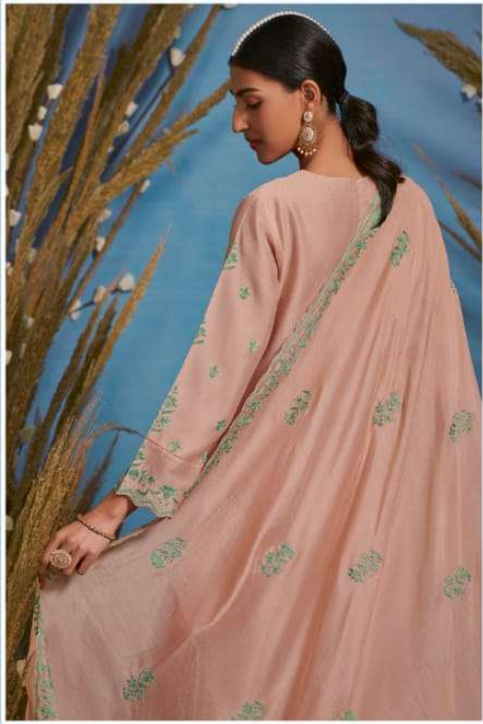

KIMORA®

Rutba

KIMORA

• 2112 •

KIMORA

KIMORA

• 2114 •

KIMORA

• 2 1 1 3 •

KIMORO

KIMORA

KIMORO

KIMORA

• 2116 •

KIMORA

• 2 1 1 5 •

Slub cotton with placement embroidery, scalloped border on hemline and sleeves

: DUPATTA :

Cotton with four side scalloped embroidery border and buttis

: BOTTOM :

Cotton satin solid

.. DESIGN NO ..

2111 TO 2118