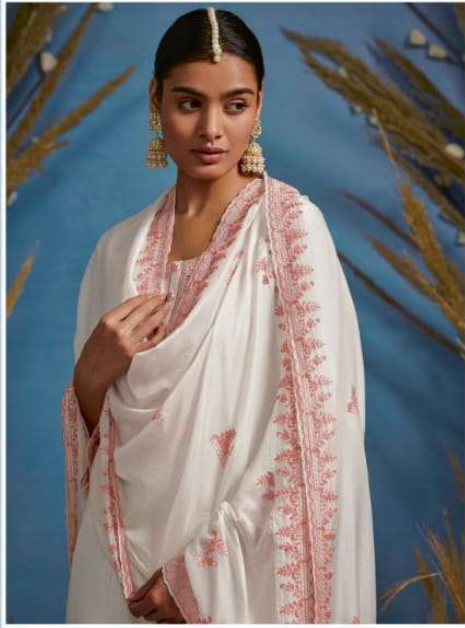

KIMORA

• 2111 •