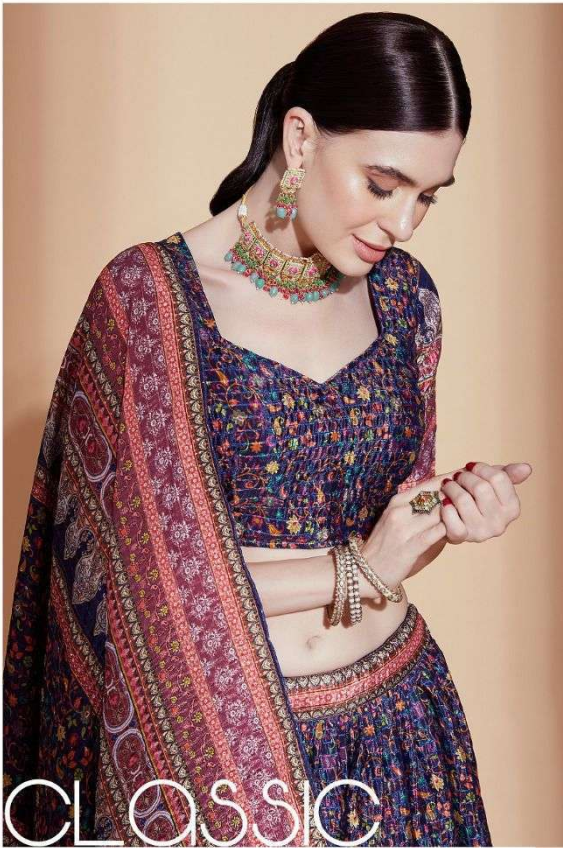

आaawiya®

CLASSIC

NEVER GOES OUT OF STYLE

2111