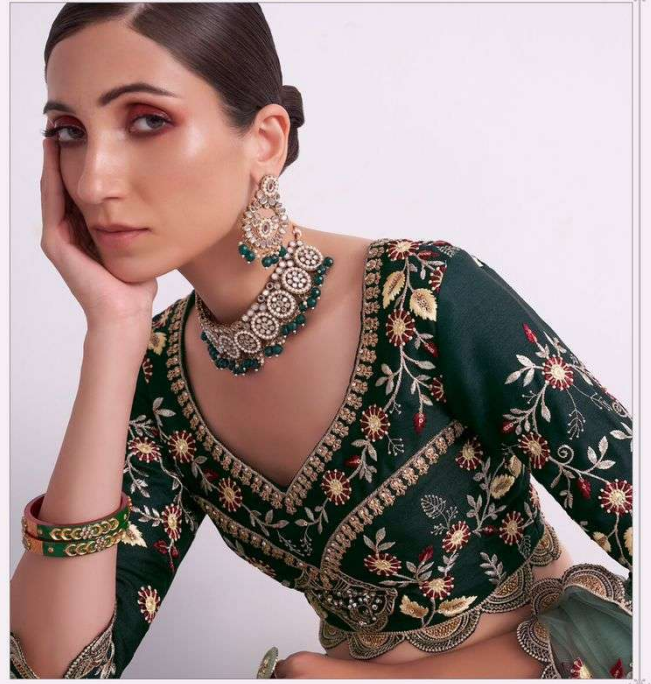

SHADES

ALIZEH
• BOLD & BEAUTIFUL

SHADES

**ALIZEH**
• BOLD & BEAUTIFUL

We WILL WEAR YOU WITH A SMILE!
1070

ALIZEH
GOLD & SILVER

CGO FORTH & BE FARBUZEN
1071

Go FORTH & BE FABULOUS!
1071

ALIZEH
GOLD & BEAUTY

 **ALIZEH**[®]
BOLD & BEAUTIFUL

1070

1071

1072

SHADES

RATE LIST

D. NO	COLOR	RATE
1070	SHADED PINK	11295
1071	SHADED GREEN	6985
1072	CHERRY RED	11295
TOTAL		29575/-