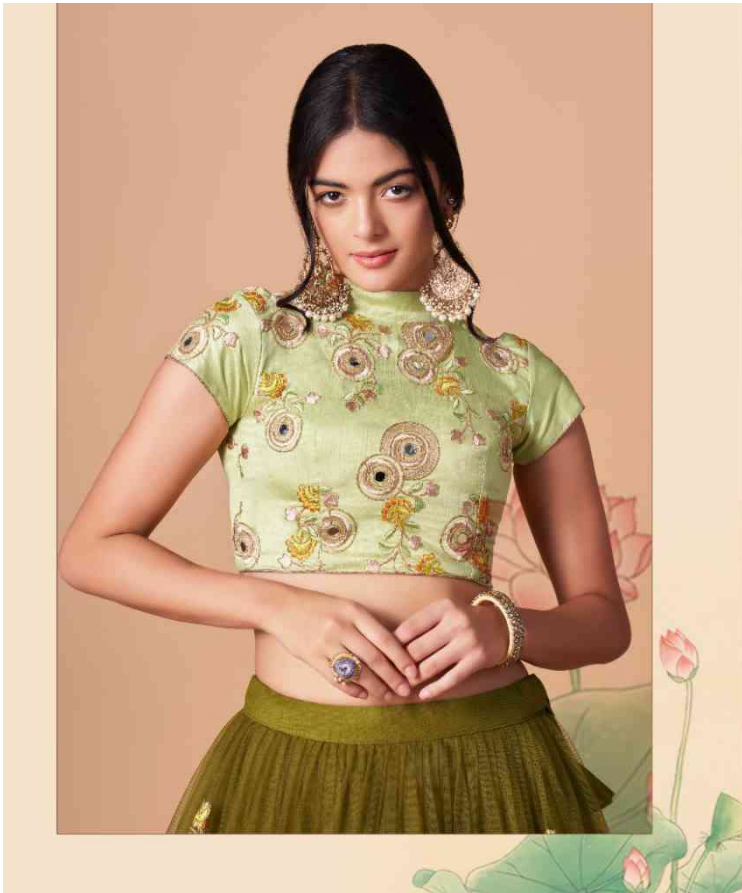

Zebe Chhabra

Attractive
*Of the best quality
with a unique and
fascinating design
and color.*

7322

Unique
7323

Unique

Zebe Clothing

Zebe
7323

Design
7316

7315

Angde
7326

Zeel Clothing / Neo Romantic Vol -3

SKU/CODE	MAIN COLOR	LEHENGA & DUPATTA FABRIC	BLOUSE FABRIC	SIZE (SEMI STITCHED)	WORK TYPE	PRICE
7315	Peach	Soft Net	Art Silk	UP TO 42 (BUST AND WAIST)	Thread,Zari, Dori and Sequins Embroidery With Mirror Work	3300/- (FLAT)
7316	Green	Soft Net	Art Silk	UP TO 42 (BUST AND WAIST)	Thread,Zari, Dori and Sequins Embroidery With Mirror Work	3300/- (FLAT)
7317	Black	Soft Net	Art Silk	UP TO 42 (BUST AND WAIST)	Thread,Zari, Dori and Sequins Embroidery With Mirror Work	3300/- (FLAT)
7318	Gold	Soft Net	Art Silk	UP TO 42 (BUST AND WAIST)	Thread,Zari, Dori and Sequins Embroidery With Mirror Work	3300/- (FLAT)
7319	Dove Blue	Soft Net	Art Silk	UP TO 42 (BUST AND WAIST)	Thread,Zari, Dori and Sequins Embroidery With Mirror Work	3300/- (FLAT)
7320	Sky Blue	Soft Net	Art Silk	UP TO 42 (BUST AND WAIST)	Thread,Zari, Dori and Sequins Embroidery With Mirror Work	3300/- (FLAT)
7321	Grey	Soft Net	Art Silk	UP TO 42 (BUST AND WAIST)	Thread,Zari, Dori and Sequins Embroidery With Mirror Work	3300/- (FLAT)
7322	Off White	Soft Net	Art Silk	UP TO 42 (BUST AND WAIST)	Thread,Zari, Dori and Sequins Embroidery With Mirror Work	3300/- (FLAT)
7323	Rani	Soft Net	Art Silk	UP TO 42 (BUST AND WAIST)	Thread,Zari, Dori and Sequins Embroidery With Mirror Work	3300/- (FLAT)
7324	Yellow	Soft Net	Art Silk	UP TO 42 (BUST AND WAIST)	Thread,Zari, Dori and Sequins Embroidery With Mirror Work	3300/- (FLAT)
7325	Mehndi	Soft Net	Art Silk	UP TO 42 (BUST AND WAIST)	Thread,Zari, Dori and Sequins Embroidery With Mirror Work	3300/- (FLAT)
7326	Pista	Soft Net	Art Silk	UP TO 42 (BUST AND WAIST)	Thread,Zari, Dori and Sequins Embroidery With Mirror Work	3300/- (FLAT)