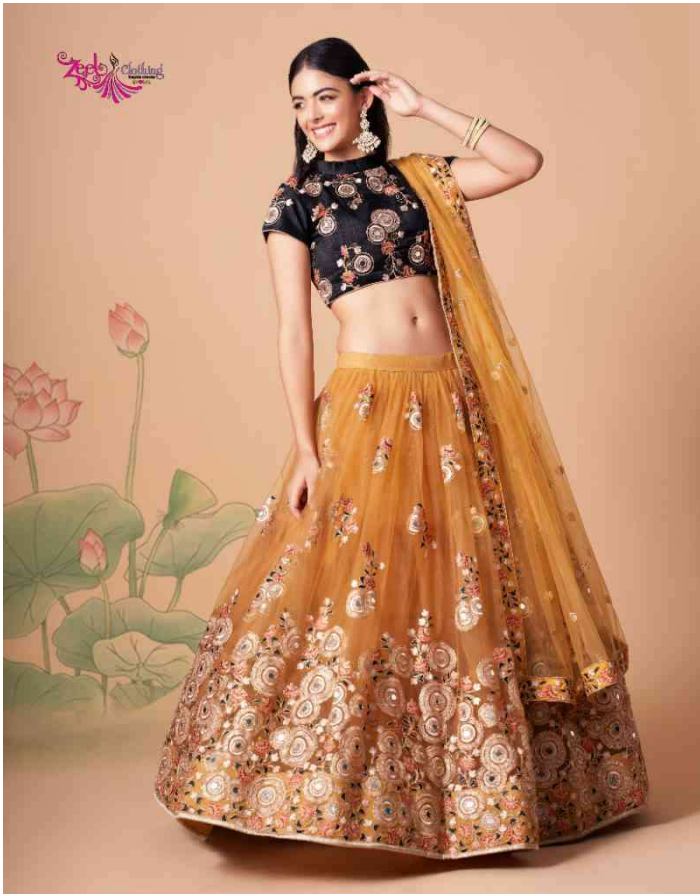

Zebe Clothing