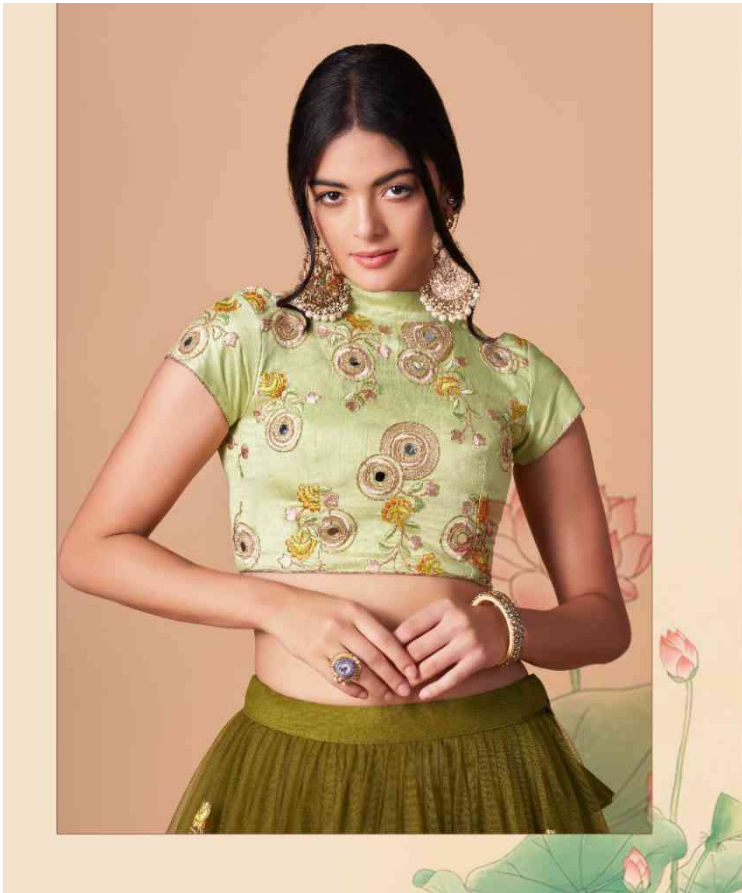

7322

Zebe Chhabra

Attractive
*Of the best quality
with a unique and
fascinating design
and color.*

7322

Unique
7323

Shreya's Fashion

Unique
7323

Design
7316

7315

Angde
7326

Zeel Clothing / Neo Romantic Vol -3

SKU/CODE	MAIN COLOR	LEHENGA & DUPATTA FABRIC	BLOUSE FABRIC	SIZE (SEMI STITCHED)	WORK TYPE	PRICE
7315	Peach	Soft Net	Art Silk	UP TO 42 (BUST AND WAIST)	Thread,Zari, Dori and Sequins Embroidery With Mirror Work	3300/- (FLAT)
7316	Green	Soft Net	Art Silk	UP TO 42 (BUST AND WAIST)	Thread,Zari, Dori and Sequins Embroidery With Mirror Work	3300/- (FLAT)
7317	Black	Soft Net	Art Silk	UP TO 42 (BUST AND WAIST)	Thread,Zari, Dori and Sequins Embroidery With Mirror Work	3300/- (FLAT)
7318	Gold	Soft Net	Art Silk	UP TO 42 (BUST AND WAIST)	Thread,Zari, Dori and Sequins Embroidery With Mirror Work	3300/- (FLAT)
7319	Dove Blue	Soft Net	Art Silk	UP TO 42 (BUST AND WAIST)	Thread,Zari, Dori and Sequins Embroidery With Mirror Work	3300/- (FLAT)
7320	Sky Blue	Soft Net	Art Silk	UP TO 42 (BUST AND WAIST)	Thread,Zari, Dori and Sequins Embroidery With Mirror Work	3300/- (FLAT)
7321	Grey	Soft Net	Art Silk	UP TO 42 (BUST AND WAIST)	Thread,Zari, Dori and Sequins Embroidery With Mirror Work	3300/- (FLAT)
7322	Off White	Soft Net	Art Silk	UP TO 42 (BUST AND WAIST)	Thread,Zari, Dori and Sequins Embroidery With Mirror Work	3300/- (FLAT)
7323	Rani	Soft Net	Art Silk	UP TO 42 (BUST AND WAIST)	Thread,Zari, Dori and Sequins Embroidery With Mirror Work	3300/- (FLAT)
7324	Yellow	Soft Net	Art Silk	UP TO 42 (BUST AND WAIST)	Thread,Zari, Dori and Sequins Embroidery With Mirror Work	3300/- (FLAT)
7325	Mehndi	Soft Net	Art Silk	UP TO 42 (BUST AND WAIST)	Thread,Zari, Dori and Sequins Embroidery With Mirror Work	3300/- (FLAT)
7326	Pista	Soft Net	Art Silk	UP TO 42 (BUST AND WAIST)	Thread,Zari, Dori and Sequins Embroidery With Mirror Work	3300/- (FLAT)