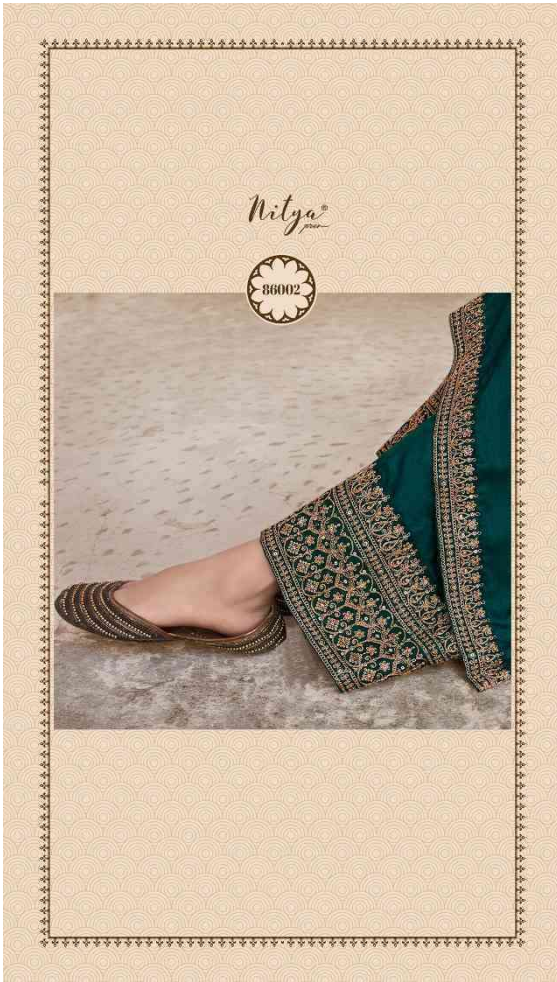

Nitya[®]
VOL - 186

Nitya

36003

Nitya

Nitya

86002

Nitya

86001

86001

Nitya

Nitya

86006

Top : Dola Silk
Bottom : Dola Silk with Santoon
Dupatta : Pure Chinnon
Rate : 1925.00

Nitya
VOL - 186

86001

86002