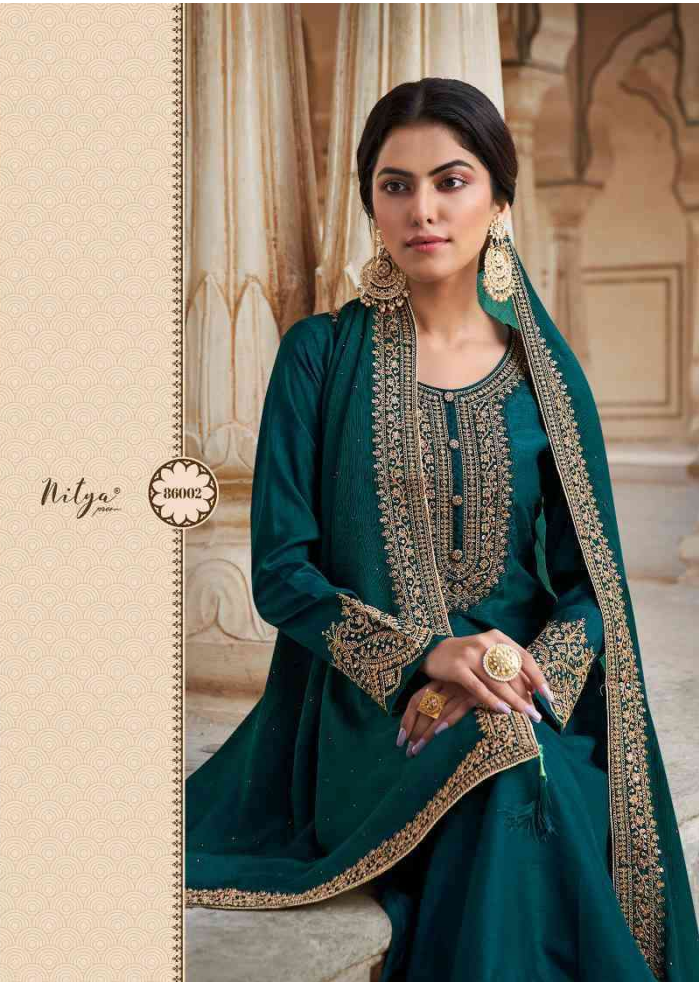

Nitya[®]
VOL - 186

Nitya

36003

Nitya

Nitya

86002

Nitya

86001

86001

Nitya

Nitya

86006

Top : Dola Silk
Bottom : Dola Silk with Santoon
Dupatta : Pure Chinnon
Rate : 1925.00

Nitya
VOL - 186

86001

86002