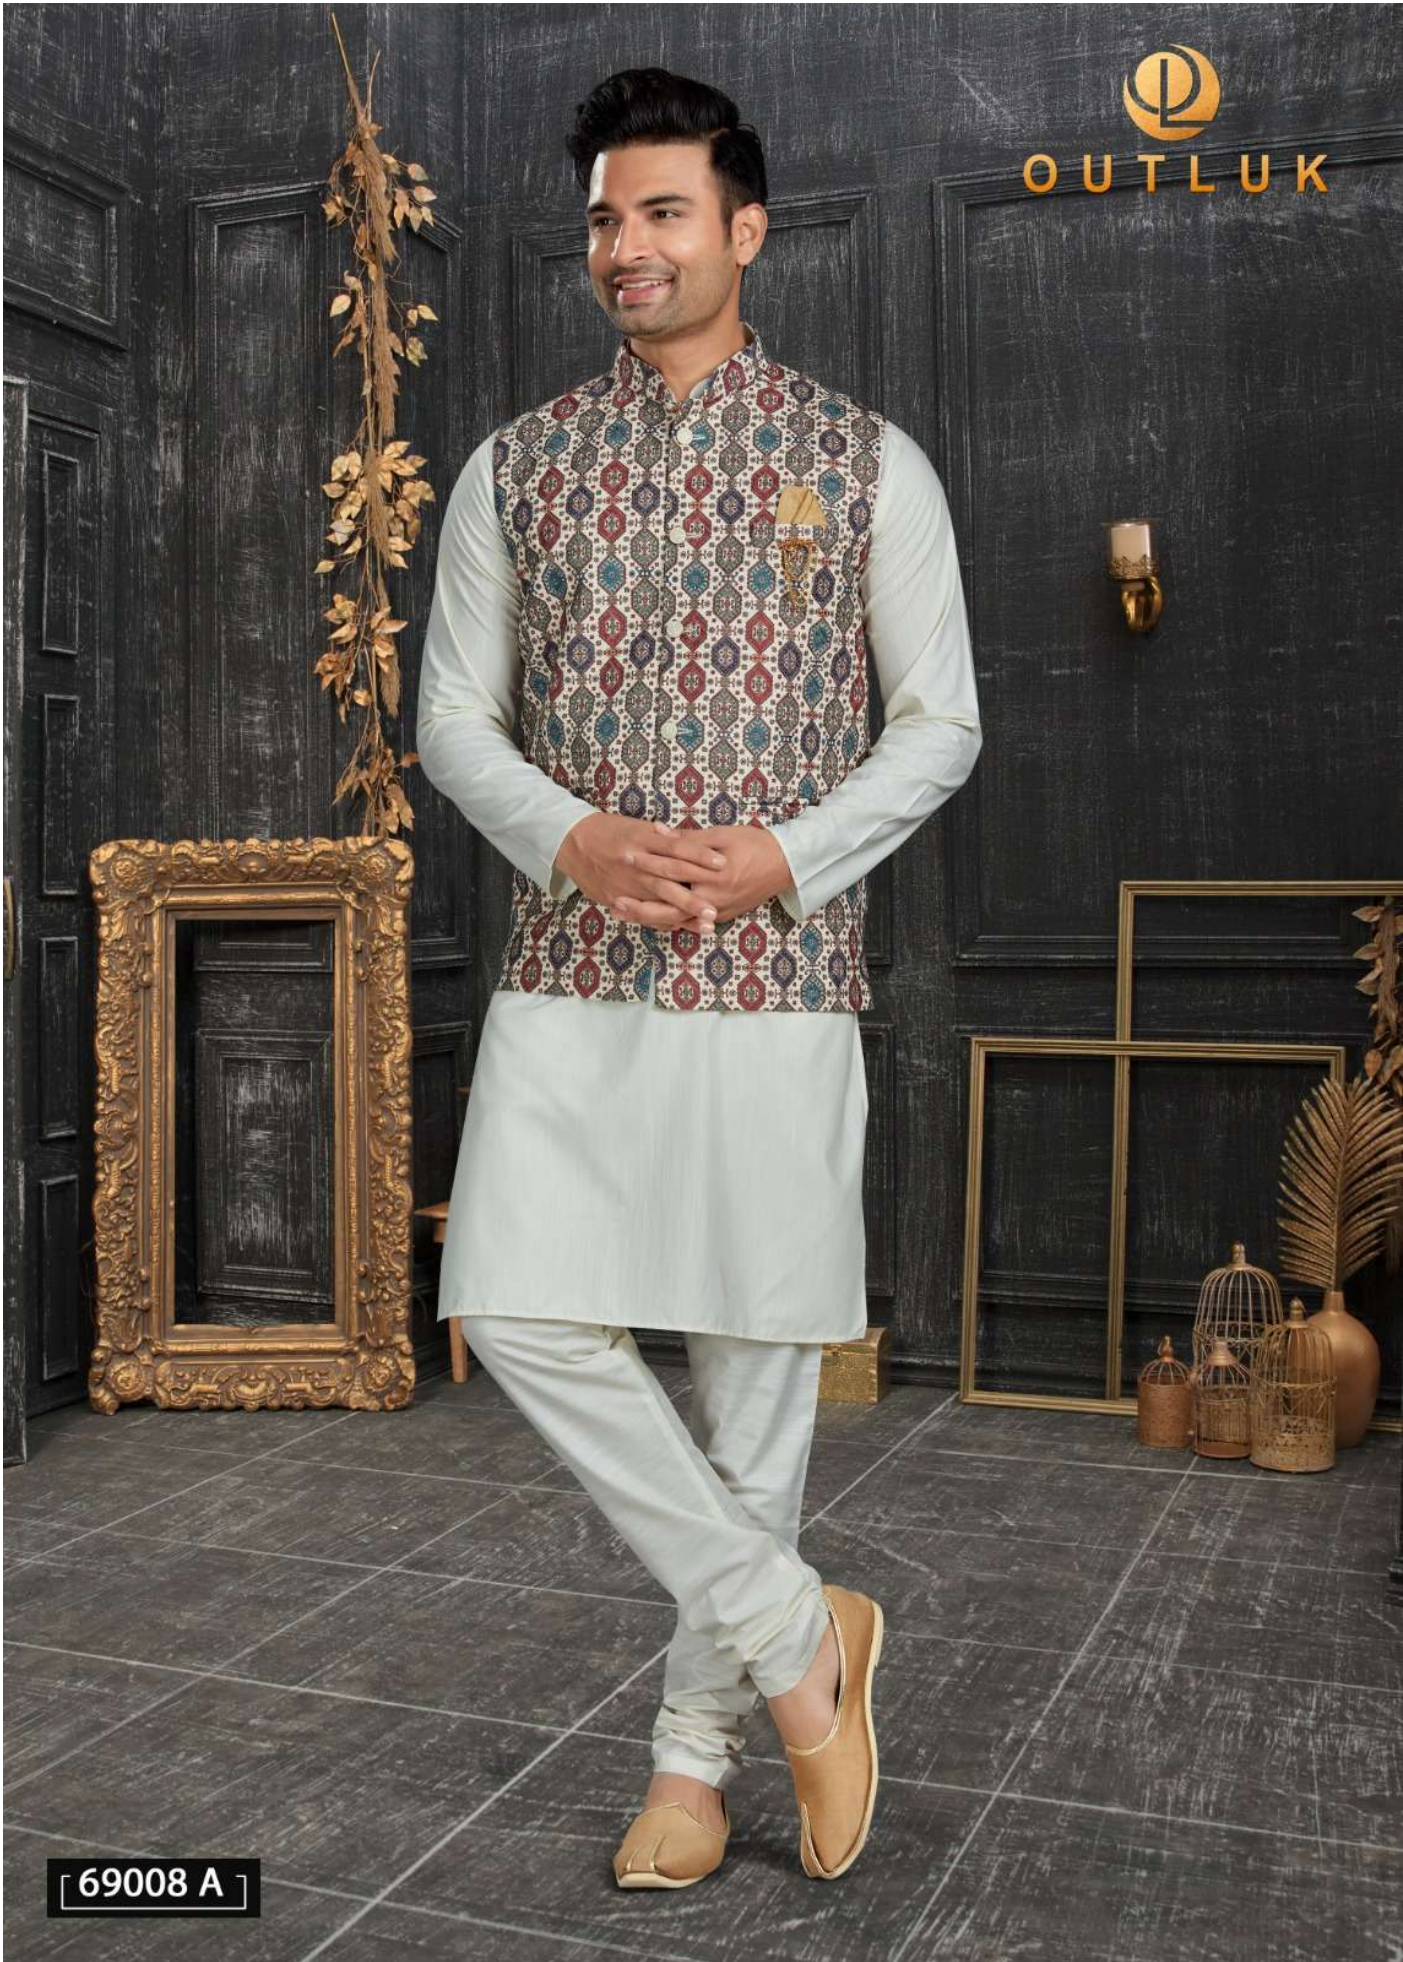

OUTLUK

[69008 A]