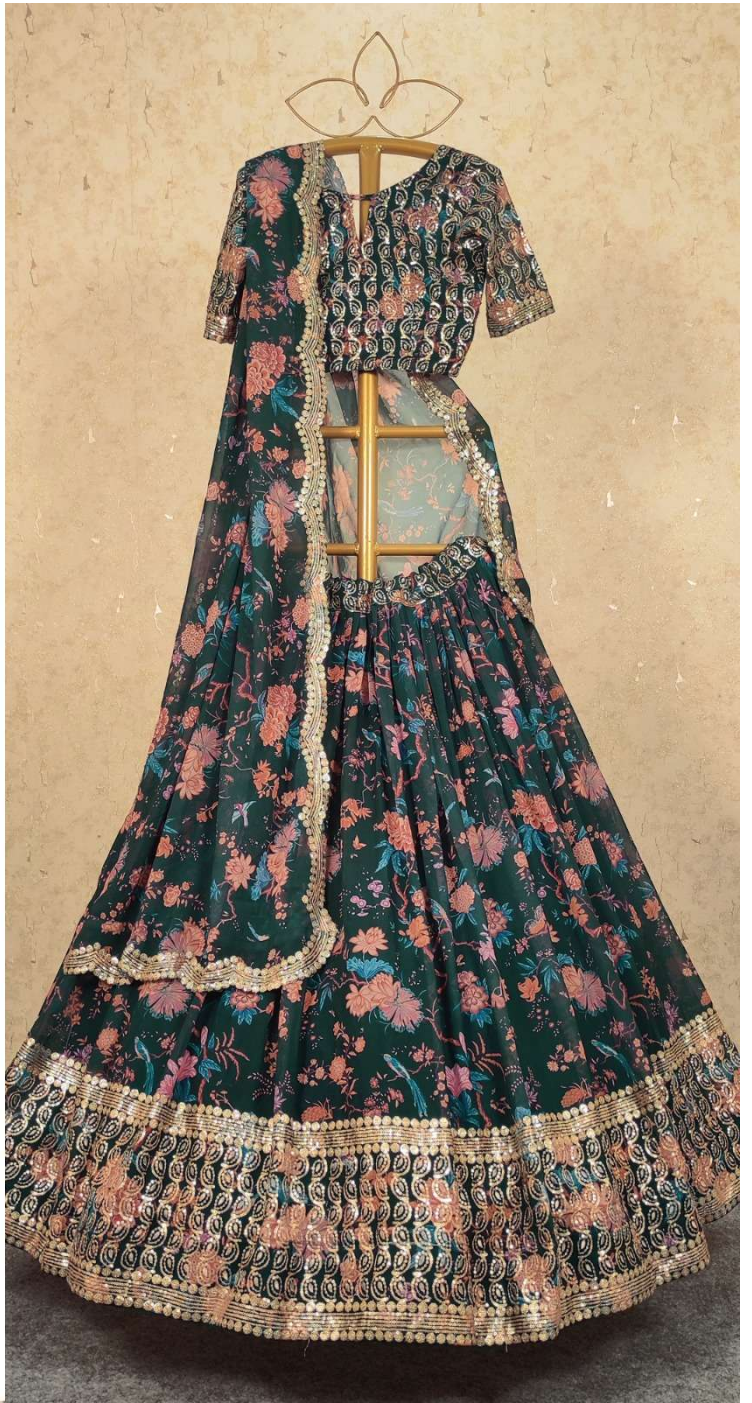

FLORENCE

SOULMATE

6001

FEMINITY

FLORENCE

RED CHARM

AHIVAN
DESIGN

MAJESTY

SAHIVAN
DESIGNS

ROYAL CHARM

AHIVAN
DESIGNS

GLAMOUR

6001

6002

6003

6004

6001

6002

6003

6004

FLORENCE

SKU	MAIN COLOUR	LEHENGA FABRIC	BLOUSE FABRIC	DUPATTA FABRIC	LEHENGA FLAIR	WORK DETAILS	SIZE (SEMI STITCHED)	PRICE (EXCLUDING GST (12%) & SHIPPING)
6001	SKY BLUE	FAUX GEORGETTE	FAUX GEORGETTE	FAUX GEORGETTE	4 MTR	ZARI & SEQUINS EMBROIDERY WORK	UP TO 44 (BUST & WAIST)	RS 2199/-
6002	BRIGHT RED	FAUX GEORGETTE	FAUX GEORGETTE	FAUX GEORGETTE	4 MTR	ZARI & SEQUINS EMBROIDERY WORK	UP TO 44 (BUST & WAIST)	RS 2199/-
6003	TEAL BLUE	FAUX GEORGETTE	FAUX GEORGETTE	FAUX GEORGETTE	4 MTR	ZARI & SEQUINS EMBROIDERY WORK	UP TO 44 (BUST & WAIST)	RS 2199/-
6004	GREEN	FAUX GEORGETTE	FAUX GEORGETTE	FAUX GEORGETTE	4 MTR	ZARI & SEQUINS EMBROIDERY WORK	UP TO 44 (BUST & WAIST)	RS 2199/-