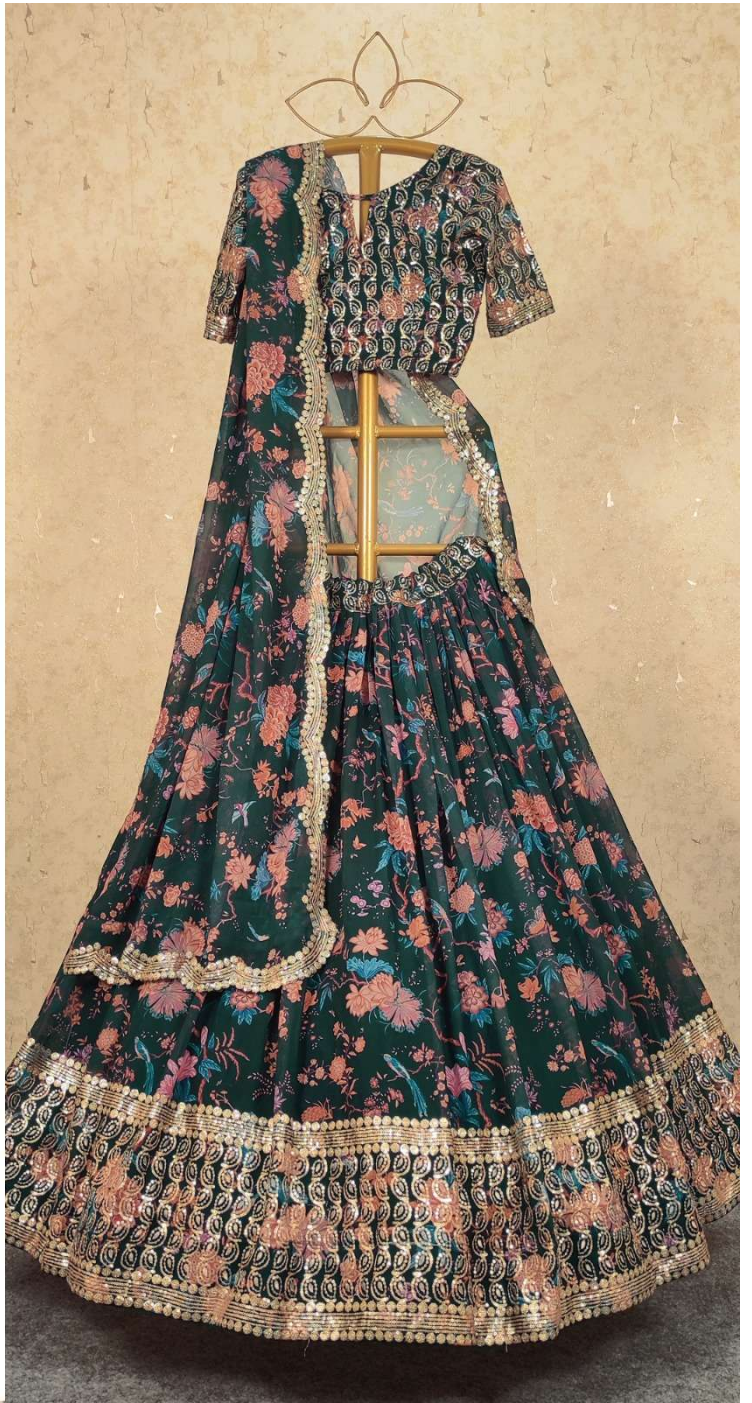

FLORENCE

SOULMATE

6001

FEMINITY

FLORENCE

RED CHARM

AHIVAN
DESIGN

MAJESTY

ROYAL CHARM

AHIVAN
DESIGNS

GLAMOUR

6001

6002

6003

6004

6001

6002

6003

6004

FLORENCE

SKU	MAIN COLOUR	LEHENGA FABRIC	BLOUSE FABRIC	DUPATTA FABRIC	LEHENGA FLAIR	WORK DETAILS	SIZE (SEMI STITCHED)	PRICE (EXCLUDING GST (12%) & SHIPPING)
6001	SKY BLUE	FAUX GEORGETTE	FAUX GEORGETTE	FAUX GEORGETTE	4 MTR	ZARI & SEQUINS EMBROIDERY WORK	UP TO 44 (BUST & WAIST)	RS 2199/-
6002	BRIGHT RED	FAUX GEORGETTE	FAUX GEORGETTE	FAUX GEORGETTE	4 MTR	ZARI & SEQUINS EMBROIDERY WORK	UP TO 44 (BUST & WAIST)	RS 2199/-
6003	TEAL BLUE	FAUX GEORGETTE	FAUX GEORGETTE	FAUX GEORGETTE	4 MTR	ZARI & SEQUINS EMBROIDERY WORK	UP TO 44 (BUST & WAIST)	RS 2199/-
6004	GREEN	FAUX GEORGETTE	FAUX GEORGETTE	FAUX GEORGETTE	4 MTR	ZARI & SEQUINS EMBROIDERY WORK	UP TO 44 (BUST & WAIST)	RS 2199/-