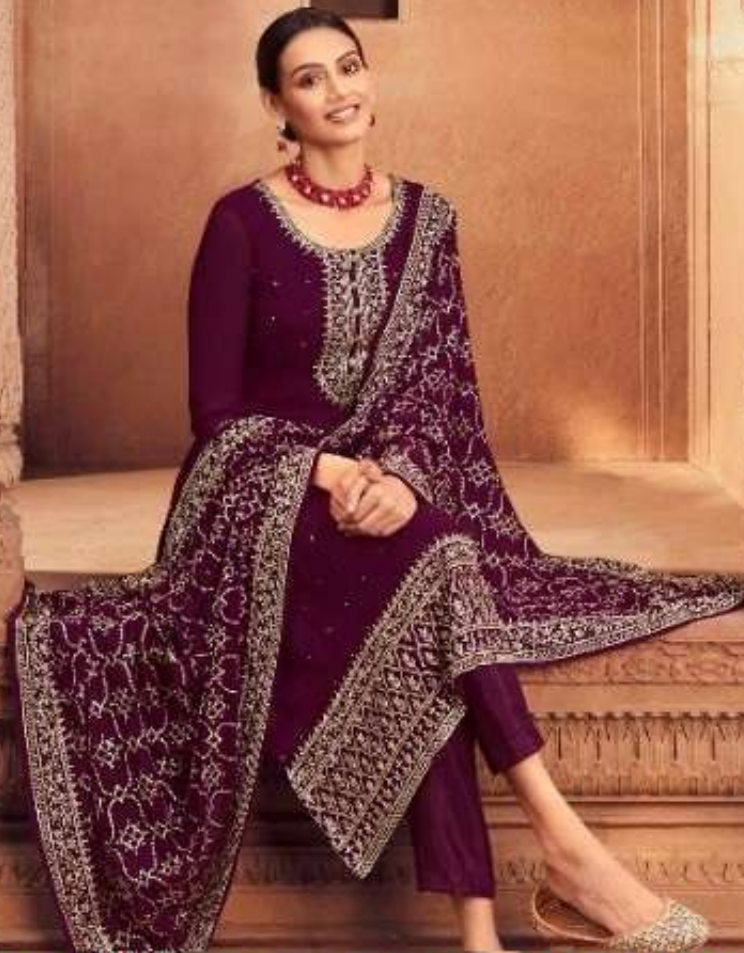

Nitya[®]
VOL - 185

Nitya[®]
VOL - 185

Nitya
85001

Nitya

Nitza[®]
◆ 85006 ◆

Nitza
85005

TOP : GEORGETTE WITH EMBROIDARY
DUPATTA : GEORGETTE WITH 4 SIDE LACE
BOTTOM : SANTOON
RATE : 1980.00

Nitya
35006