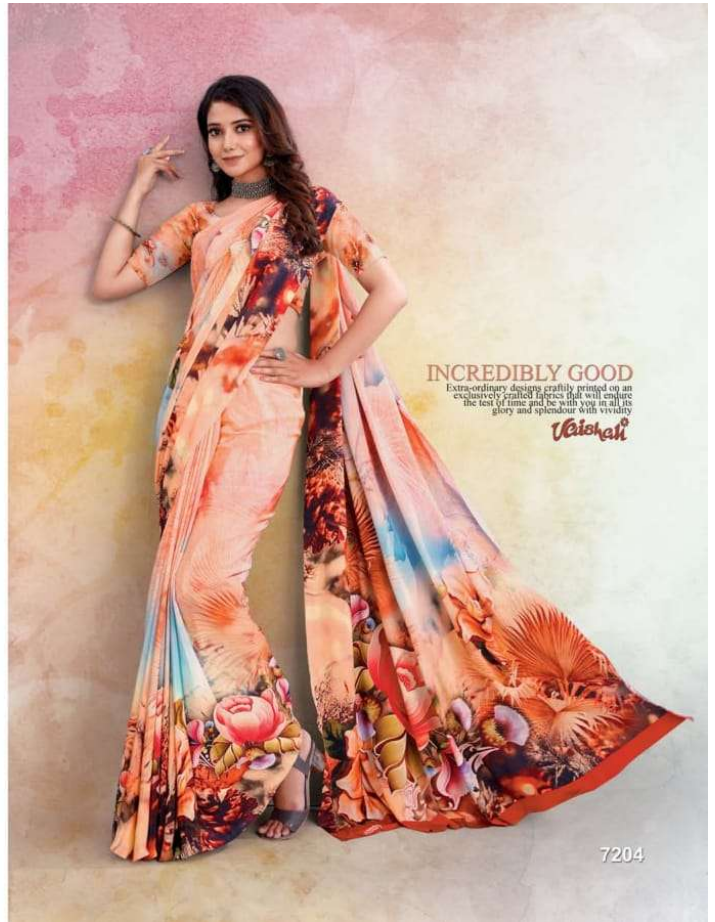

Veishali®

MAYARAA CRAPE VOL-1

ELABORATE ART

Extra-ordinary designs craftily printed on an exclusively crafted fabrics that will endure the test of time and be with you in all its glory and splendour with vividity

Vaishali

Vaishali

ELABORATE ART

Extra-ordinary designs craftily printed on an exclusively crafted fabrics that will endure the test of time and be with you in all its glory and splendour with vividity

7207

Extra-ordinary designs craftily printed on an exclusively crafted fabrics that will endure the test of time and be with you in all its glory and splendour with vividity

Vishal

7209

7201

7202

7203

7204

7205