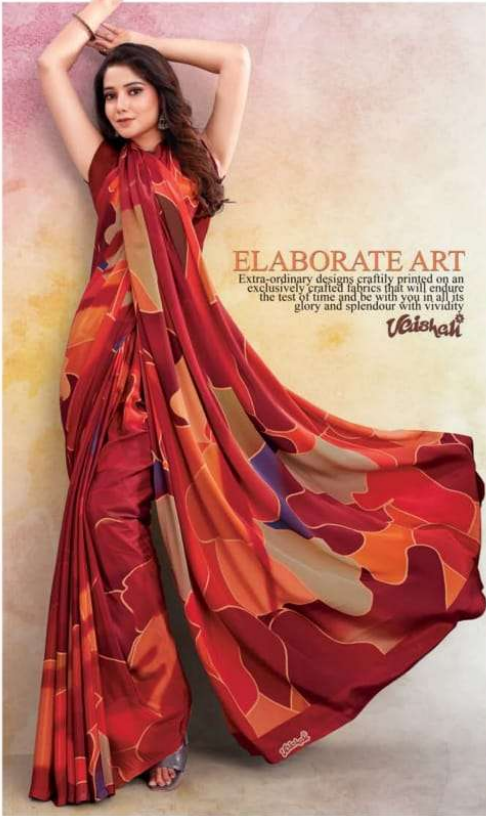

ELABORATE ART

Vaishali