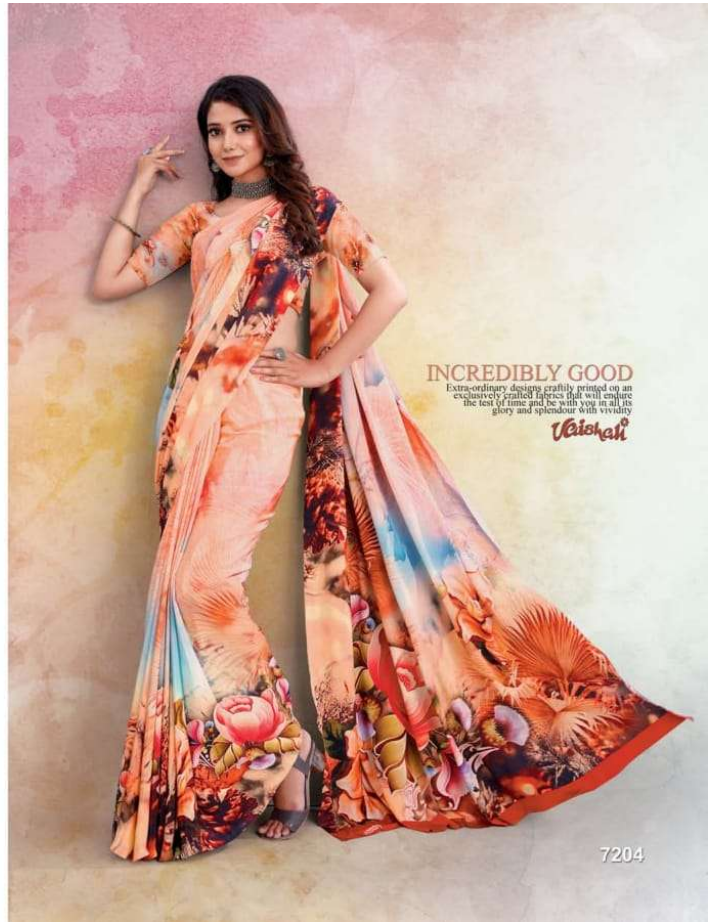

Veishali®

MAYARAA CRAPE VOL-1

**ELABORATE ART**

Extra-ordinary designs craftily printed on an exclusively crafted fabrics that will endure the test of time and be with you in all its glory and splendour with vividity

*Vaishali*

*Vaishali*

**ELABORATE ART**

Extra-ordinary designs craftily printed on an exclusively crafted fabrics that will endure the test of time and be with you in all its glory and splendour with vividity