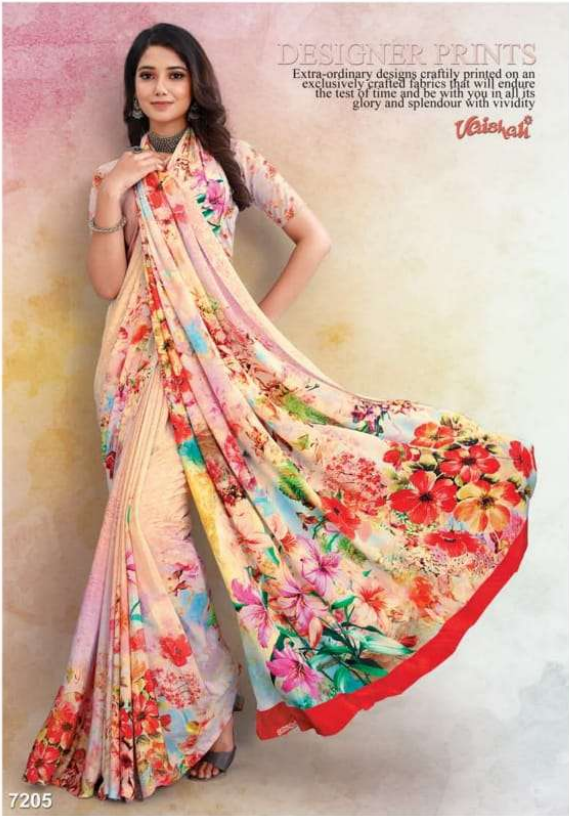

Veishali®

MAYARAA CRAPE VOL-1

ELABORATE ART

Extra-ordinary designs craftily printed on an exclusively crafted fabrics that will endure the test of time and be with you in all its glory and splendour with vividity

Vaishali

Vaishali

ELABORATE ART

Extra-ordinary designs craftily printed on an exclusively crafted fabrics that will endure the test of time and be with you in all its glory and splendour with vividity

7207