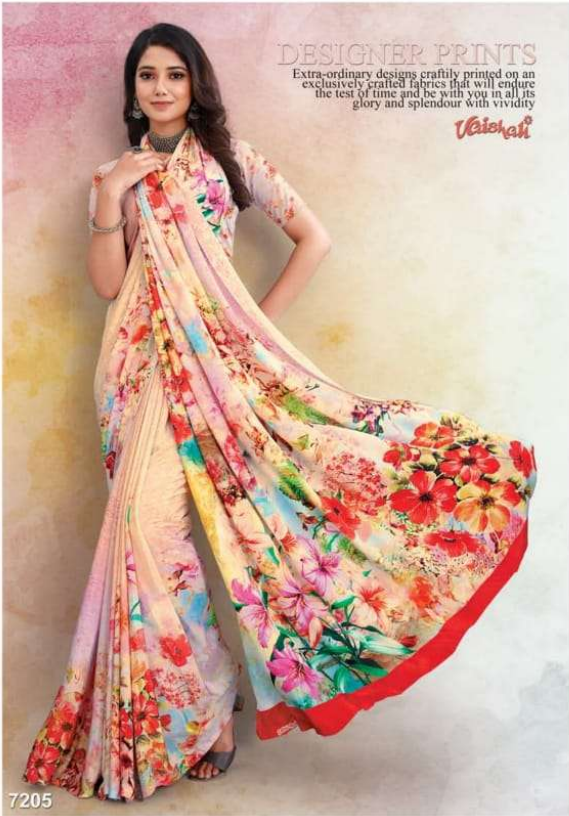

Veishali®

MAYARAA CRAPE VOL-1

ELABORATE ART

Extra-ordinary designs craftily printed on an exclusively crafted fabrics that will endure the test of time and be with you in all its glory and splendour with vividity

Vaishali

Vaishali

ELABORATE ART

Extra-ordinary designs craftily printed on an exclusively crafted fabrics that will endure the test of time and be with you in all its glory and splendour with vividity

7207

Extra-ordinary designs craftily printed on an exclusively crafted fabrics that will endure the test of time and be with you in all its glory and splendour with vividity

Vishal

7209

7201

7202

7203

7204

7205