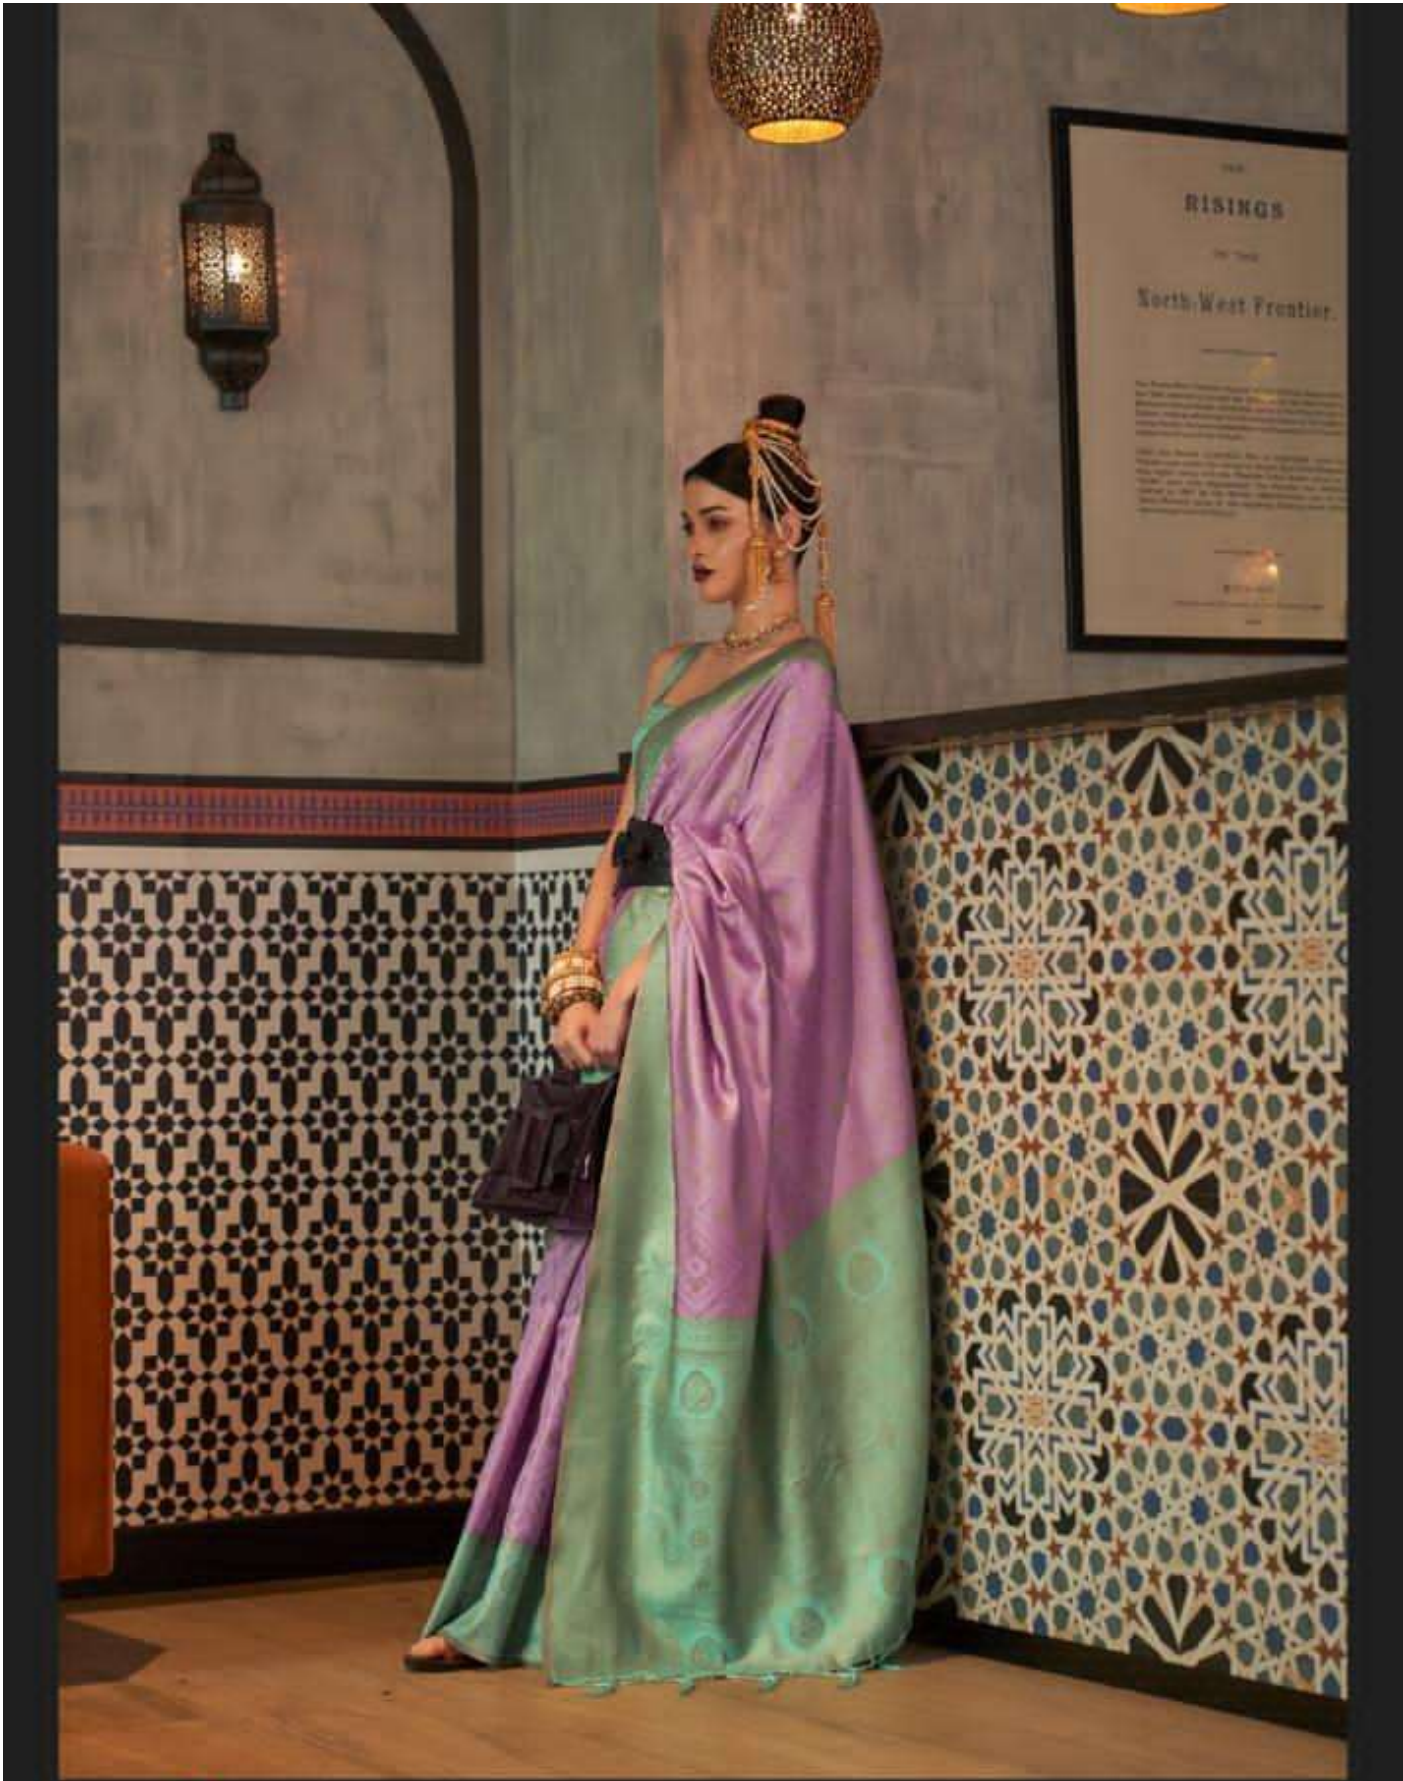

RAJBEER™
THE LABEL

OPULENCE • DESIGNATE • INVENTION

KAIZAA SILK

ZARI BASE CHAAP HANDLOOM WEAVING SILK

4004