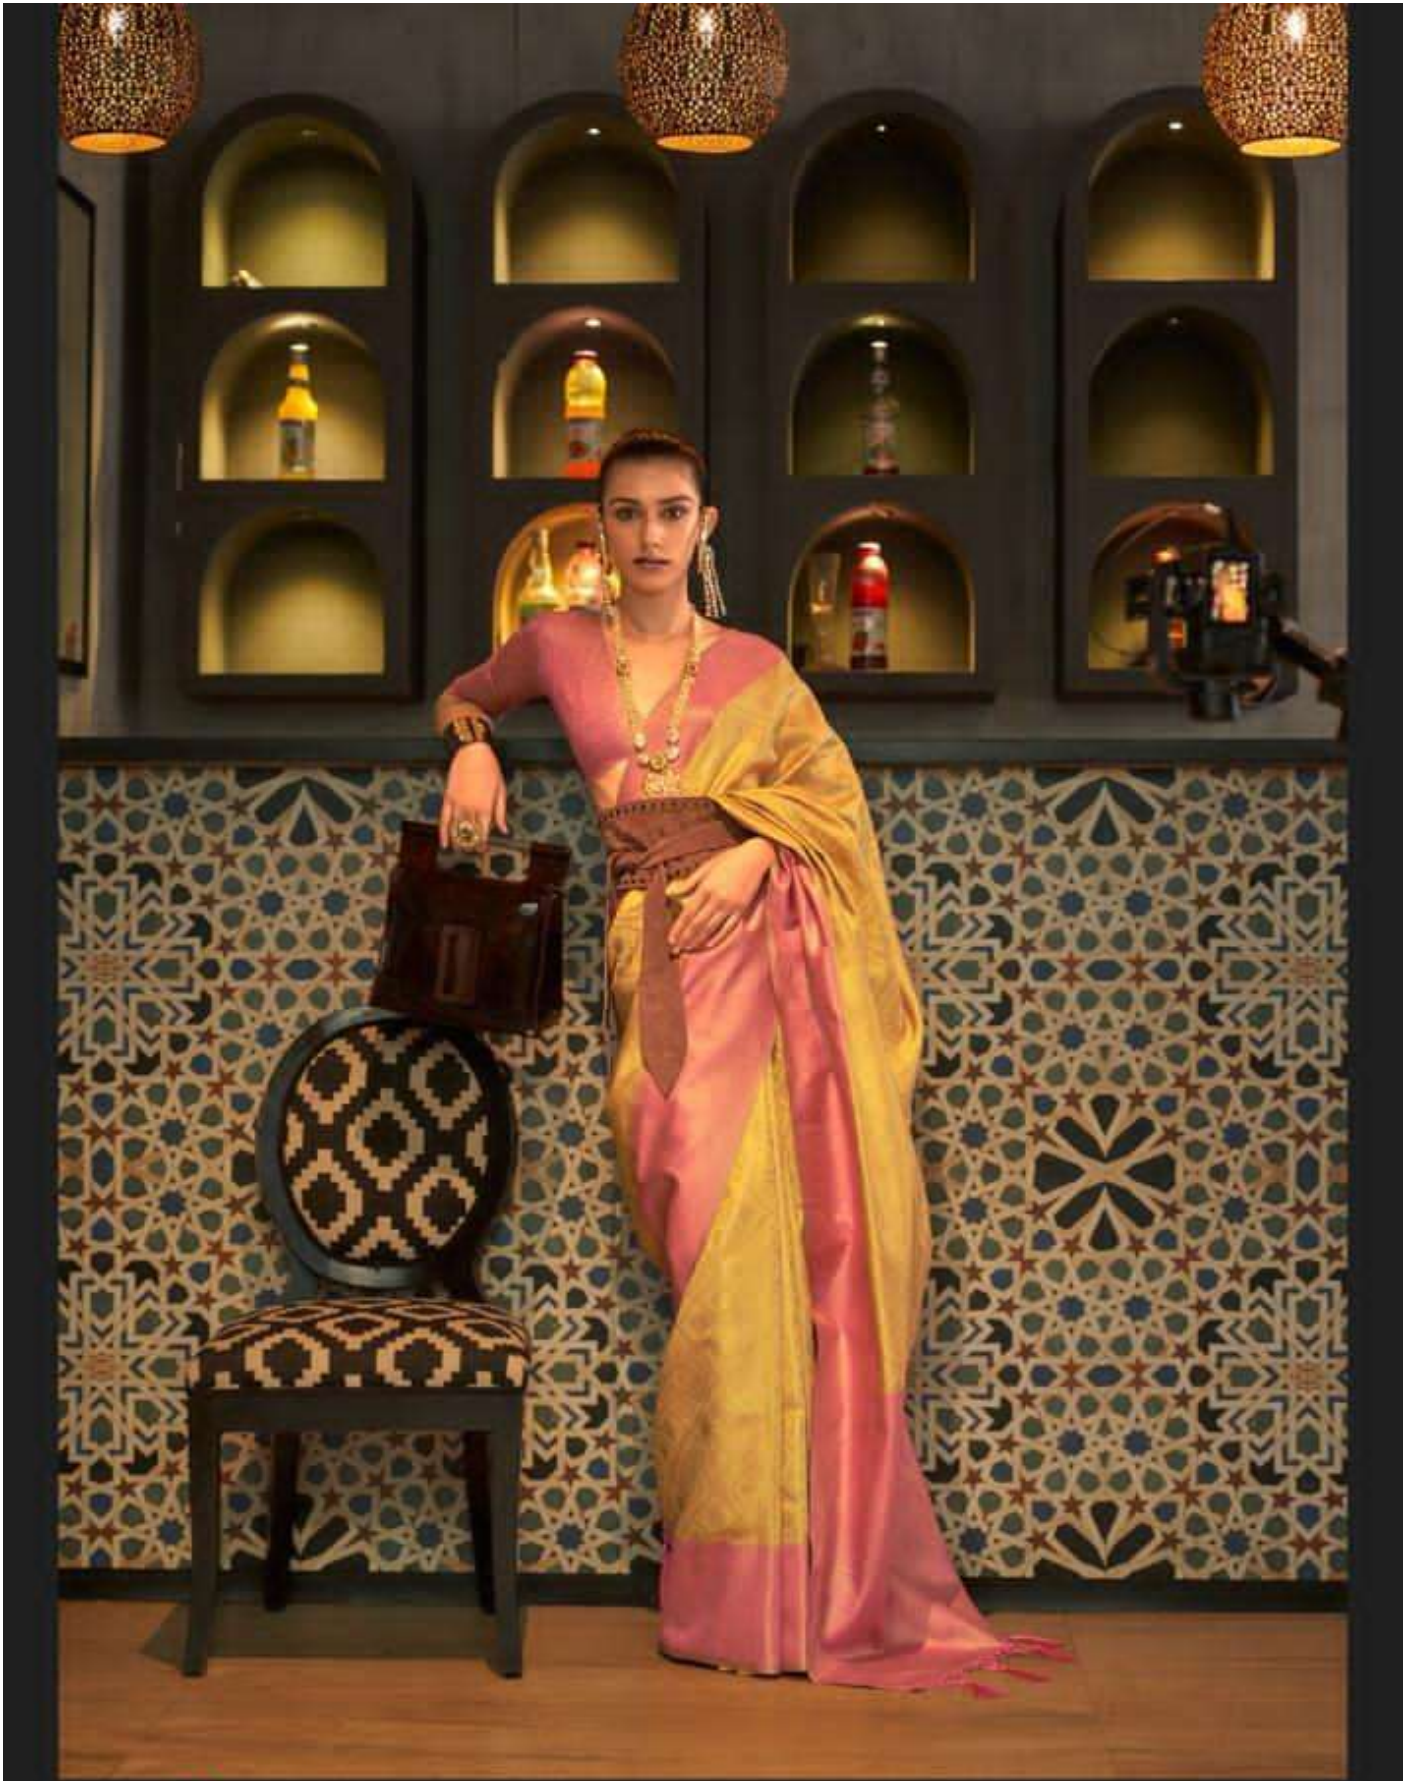

RAJBEER™
THE LABEL

OPULENCE • DESIGNATE • INVENTION

KAIZAA SILK

ZARI BASE CHAAP HANDLOOM WEAVING SILK

4005