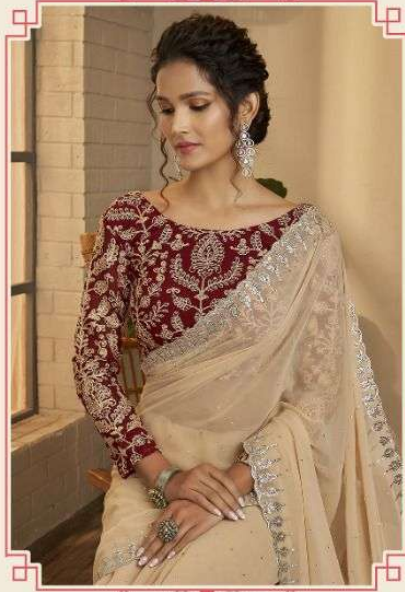

ARYA DESIGNS

imperial-8

ARYA DESIGNS

33001

33002

ARYA DESIGNS
33002

ARYA DESIGNS

33003

33004

ARYA DESIGNS

imperial-8

ARYA DESIGNS

imperial-8

SKU	MAIN COLOR	BLOUSE FABRICS	SAREE FABRICS	WORK	PRICE
33001	SEA GREEN	ART SILK	SILK	SEQUINS,ZARI	2235/- (FLAT) + 5% (GST) +SHIPPING
33002	BABY PINK	TABY SILK	TABY SILK	THREAD,PRINTED	2235/- (FLAT) + 5% (GST) +SHIPPING
33003	BEIGE	GEORGETTE	GEORGETTE	ZARI, SEQUINS	2235/- (FLAT) + 5% (GST) +SHIPPING
33004	BABY PINK	ORGANZA	ORGANZA	THREAD,ZARI	2235/- (FLAT) + 5% (GST) +SHIPPING