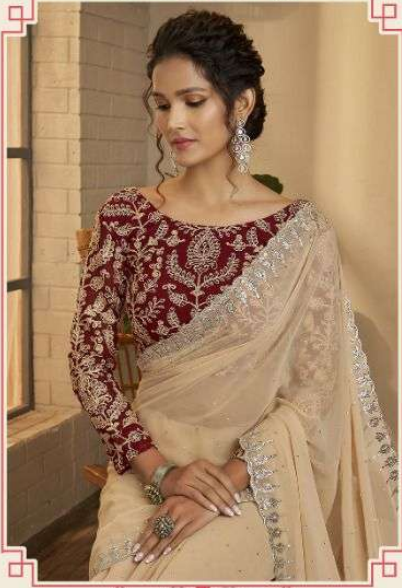

ARYA DESIGNS

imperial-8

ARYA DESIGNS

33001

ARYA DESIGNS

33002

ARYA DESIGNS

33003

33004

ARYA DESIGNS

imperial-8

ARYA DESIGNS

imperial-8

| SKU | MAIN COLOR | BLOUSE FABRICS | SAREE FABRICS | WORK | PRICE |
|-------|------------|----------------|---------------|----------------|------------------------------------|
| 33001 | SEA GREEN | ART SILK | SILK | SEQUINS,ZARI | 2235/- (FLAT) + 5% (GST) +SHIPPING |
| 33002 | BABY PINK | TABY SILK | TABY SILK | THREAD,PRINTED | 2235/- (FLAT) + 5% (GST) +SHIPPING |
| 33003 | BEIGE | GEORGETTE | GEORGETTE | ZARI, SEQUINS | 2235/- (FLAT) + 5% (GST) +SHIPPING |
| 33004 | BABY PINK | ORGANZA | ORGANZA | THREAD,ZARI | 2235/- (FLAT) + 5% (GST) +SHIPPING |