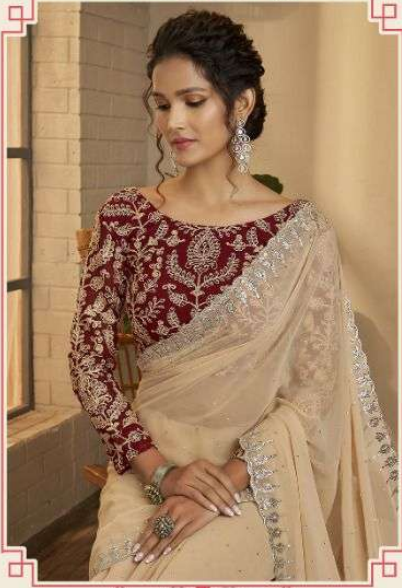

ARYA DESIGNS

imperial-8

ARYA DESIGNS

33001

ARYA DESIGNS

33002

ARYA DESIGNS

33003

33004

ARYA DESIGNS

33004

ARYA DESIGNS

imperial-8

ARYA DESIGNS

imperial-8

SKU	MAIN COLOR	BLOUSE FABRICS	SAREE FABRICS	WORK	PRICE
33001	SEA GREEN	ART SILK	SILK	SEQUINS,ZARI	2235/- (FLAT) + 5% (GST) +SHIPPING
33002	BABY PINK	TABY SILK	TABY SILK	THREAD,PRINTED	2235/- (FLAT) + 5% (GST) +SHIPPING
33003	BEIGE	GEORGETTE	GEORGETTE	ZARI, SEQUINS	2235/- (FLAT) + 5% (GST) +SHIPPING
33004	BABY PINK	ORGANZA	ORGANZA	THREAD,ZARI	2235/- (FLAT) + 5% (GST) +SHIPPING