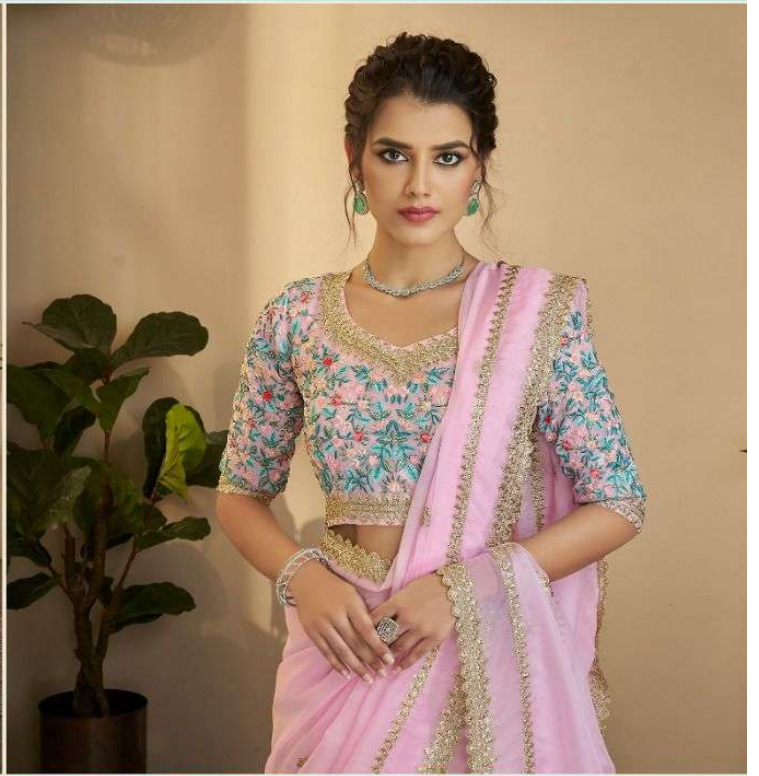

ARYA DESIGNS

imperial-8

ARYA DESIGNS

33001

ARYA DESIGNS

33002

ARYA DESIGNS

33003

33004

ARYA DESIGNS

33004

ARYA DESIGNS

imperial-8

ARYA DESIGNS

imperial-8

SKU	MAIN COLOR	BLOUSE FABRICS	SAREE FABRICS	WORK	PRICE
33001	SEA GREEN	ART SILK	SILK	SEQUINS,ZARI	2235/- (FLAT) + 5% (GST) +SHIPPING
33002	BABY PINK	TABY SILK	TABY SILK	THREAD,PRINTED	2235/- (FLAT) + 5% (GST) +SHIPPING
33003	BEIGE	GEORGETTE	GEORGETTE	ZARI, SEQUINS	2235/- (FLAT) + 5% (GST) +SHIPPING
33004	BABY PINK	ORGANZA	ORGANZA	THREAD,ZARI	2235/- (FLAT) + 5% (GST) +SHIPPING