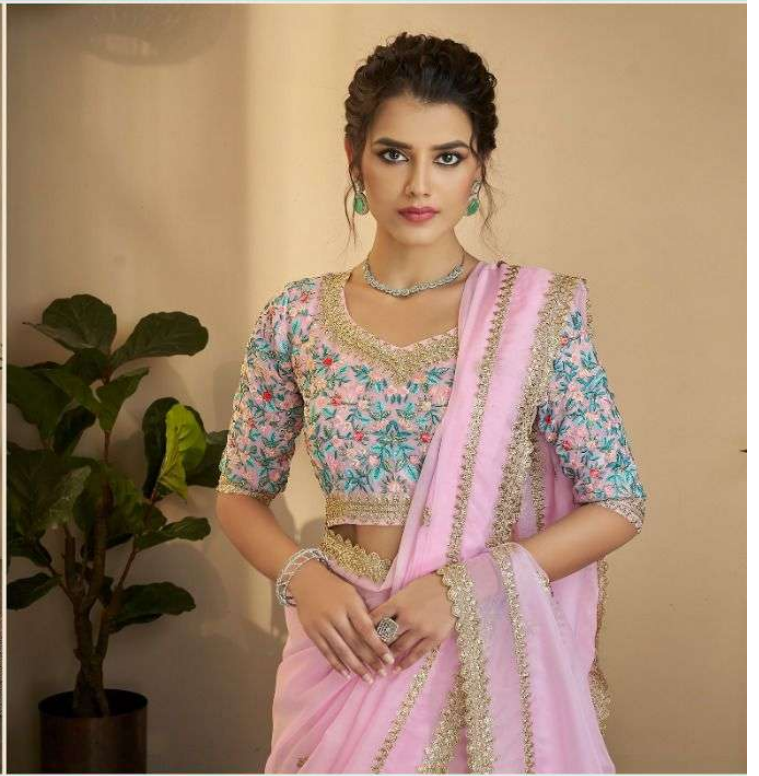

ARYA DESIGNS

imperial-8

ARYA DESIGNS

33001

33002

ARYA DESIGNS
33002

ARYA DESIGNS

33003

33004

ARYA DESIGNS

imperial-8

ARYA DESIGNS

imperial-8

SKU	MAIN COLOR	BLOUSE FABRICS	SAREE FABRICS	WORK	PRICE
33001	SEA GREEN	ART SILK	SILK	SEQUINS,ZARI	2235/- (FLAT) + 5% (GST) +SHIPPING
33002	BABY PINK	TABY SILK	TABY SILK	THREAD,PRINTED	2235/- (FLAT) + 5% (GST) +SHIPPING
33003	BEIGE	GEORGETTE	GEORGETTE	ZARI, SEQUINS	2235/- (FLAT) + 5% (GST) +SHIPPING
33004	BABY PINK	ORGANZA	ORGANZA	THREAD,ZARI	2235/- (FLAT) + 5% (GST) +SHIPPING