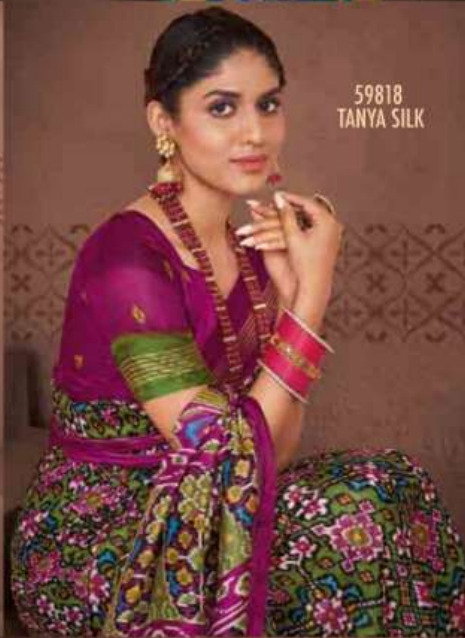

59818
TANYA SILK