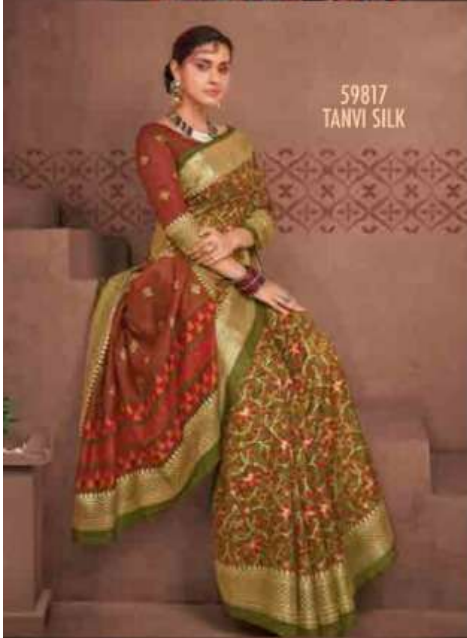

59817
TANVI SILK