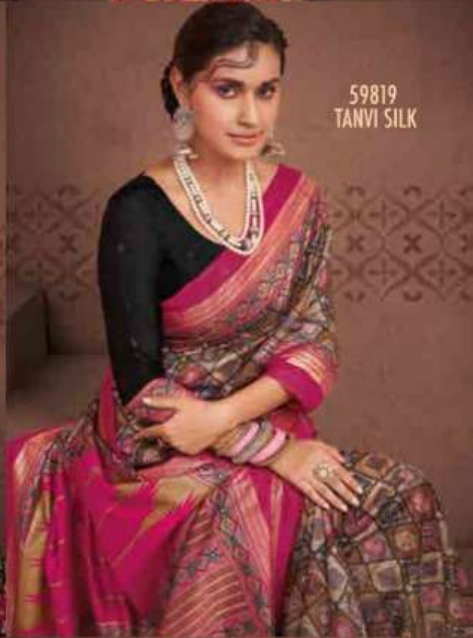

59818
TANYA SILK

59819
TANVI SILK