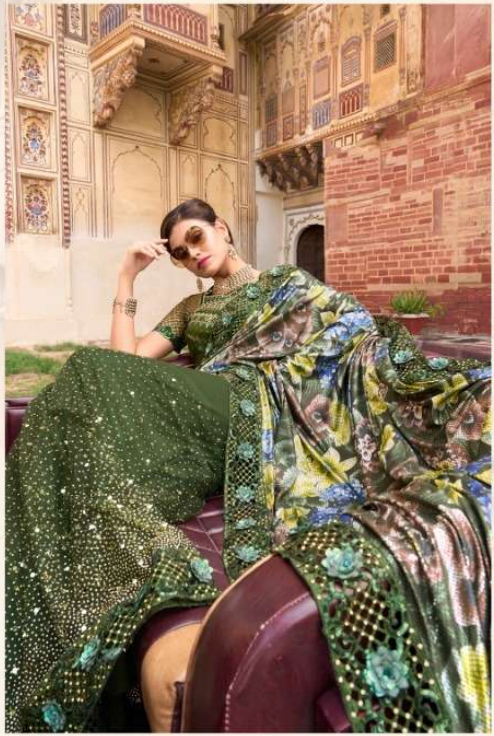

an expression of woman™  
*M. N. Sarves*

M. N. Chaves

◆ 6502 ◆

◆6501◆

  
M. N. Vazirani  
◆ 6512 ◆

an expression of woman™  
*M. N. Sarves*

◆ 6506 ◆

  
M. N. Suresh

# Swarovski - 5

Vol-5

D.NO	DESCRIPTION	BLOUSE	PRICE
6501	GREY DIGITAL NET SAREE WITH THREAD,SEQUENCE,ZARKAN MOTI & ALL OVER FLOWER APLIC HEAVY WORK	MILAN SILK	6999/-
6502	SEA GREEN IMPORTED SEQUENCE PALLU, DIGITAL NET SKIRT WITHMIRROR & FOIL HEAVY WORK	ITALIAN SILK	5250/-
6503	CHOCOLATE IMPORTED ALL OVER SAREE WITH CRYSTAL,MIRROR & SEQUENCE FLOWER APLIC HEAVY WORK	PURE SILK	5999/-
6504	CREAM DIGITAL NET SAREE WITH SEQUENCE & FLOWER APLIC HEAVYWORK	MILAN SILK	5999/-
6505	MEHANDI TURKEY IMPORTED DIGITAL PRINT PALLU,DIGITAL NET SKIRTWITH CRYSTAL,THREAD,ZARKAN,MIRROR & SEQUENCE FLOWER APLICHEAVY WORK	MONALISHA SILK	5250/-
6506	PURPLE IMPORTED SEQUENCE PALLU, DIGITAL NET SKIRT WITHMIRROR & FOIL HEAVY WORK	ITALIAN SILK	5250/-
6507	MUSTARD DIGITAL NET ALL OVER SAREE WITH SEQUENCE,THREAD,MIRROR & FLOWER APLIC HEAVY WORK	ITALIAN SILK	4999/-
6508	GREY TURKEY IMPORTED DIGITAL PRINT PALLU,DIGITAL NET SKIRTWITH SEQUENCE,MOTI & FLOWER APLIC HEAVY WORK	JARMAN SILK	4750/-
6509	WHITE IMPORTED FABRICS ALL OVER CRYSTAL,MOTI,MIRROR & CUT-DANA HEAVY WORK	MILAN SILK	6750/-
6510	GREEN DIGITAL NET ALL OVER SAREE WITH SEQUENCE,THREAD,MIRROR & FLOWER APLIC HEAVY WORK	ITALIAN SILK	4999/-
6511	CHIKU IMPORTED FABRICS PALLU,DIGITAL NET SKIRT WITH SEQUENCE,MOTI,MIRROR & FLOWER APLIC HEAVY WORK	PURE SILK	5999/-
6512	GREY DIGITAL NET SAREE WITH SEQUENCE & FLOWER APLIC HEAVYWORK	ITALIAN SILK	5999/-
		<b>TOTAL</b>	<b>68243/-</b>