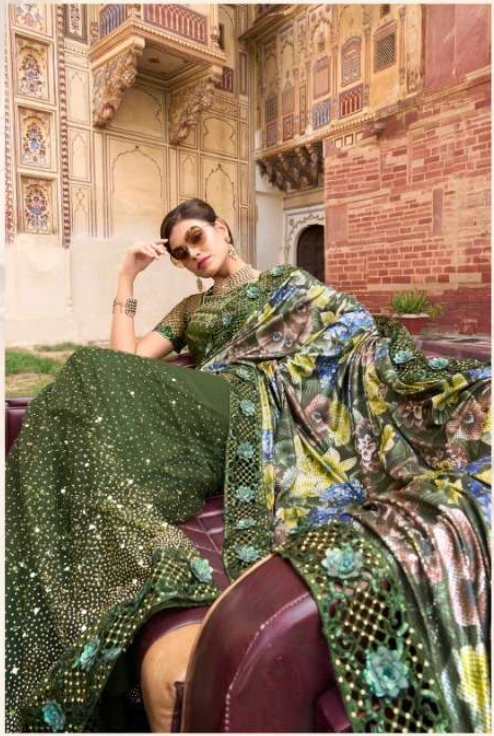

an expression of woman™  
*M. N. Sarves*

M. N. Chaves

◆ 6502 ◆

◆6501◆

  
M. N. Vazirani  
◆ 6512 ◆

an expression of woman™  
*M. N. Sarves*

◆ 6506 ◆

  
M. N. Sures

# Swarovski - 5

Vol-5

D.NO	DESCRIPTION	BLOUSE	PRICE
6501	GREY DIGITAL NET SAREE WITH THREAD,SEQUENCE,ZARKAN MOTI & ALL OVER FLOWER APLIC HEAVY WORK	MILAN SILK	6999/-
6502	SEA GREEN IMPORTED SEQUENCE PALLU, DIGITAL NET SKIRT WITHMIRROR & FOIL HEAVY WORK	ITALIAN SILK	5250/-
6503	CHOCOLATE IMPORTED ALL OVER SAREE WITH CRYSTAL,MIRROR & SEQUENCE FLOWER APLIC HEAVY WORK	PURE SILK	5999/-
6504	CREAM DIGITAL NET SAREE WITH SEQUENCE & FLOWER APLIC HEAVYWORK	MILAN SILK	5999/-
6505	MEHANDI TURKEY IMPORTED DIGITAL PRINT PALLU,DIGITAL NET SKIRTWITH CRYSTAL,THREAD,ZARKAN,MIRROR & SEQUENCE FLOWER APLICHEAVY WORK	MONALISHA SILK	5250/-
6506	PURPLE IMPORTED SEQUENCE PALLU, DIGITAL NET SKIRT WITHMIRROR & FOIL HEAVY WORK	ITALIAN SILK	5250/-
6507	MUSTARD DIGITAL NET ALL OVER SAREE WITH SEQUENCE,THREAD,MIRROR & FLOWER APLIC HEAVY WORK	ITALIAN SILK	4999/-
6508	GREY TURKEY IMPORTED DIGITAL PRINT PALLU,DIGITAL NET SKIRTWITH SEQUENCE,MOTI & FLOWER APLIC HEAVY WORK	JARMAN SILK	4750/-
6509	WHITE IMPORTED FABRICS ALL OVER CRYSTAL,MOTI,MIRROR & CUT-DANA HEAVY WORK	MILAN SILK	6750/-
6510	GREEN DIGITAL NET ALL OVER SAREE WITH SEQUENCE,THREAD,MIRROR & FLOWER APLIC HEAVY WORK	ITALIAN SILK	4999/-
6511	CHIKU IMPORTED FABRICS PALLU,DIGITAL NET SKIRT WITH SEQUENCE,MOTI,MIRROR & FLOWER APLIC HEAVY WORK	PURE SILK	5999/-
6512	GREY DIGITAL NET SAREE WITH SEQUENCE & FLOWER APLIC HEAVYWORK	ITALIAN SILK	5999/-
		<b>TOTAL</b>	<b>68243/-</b>