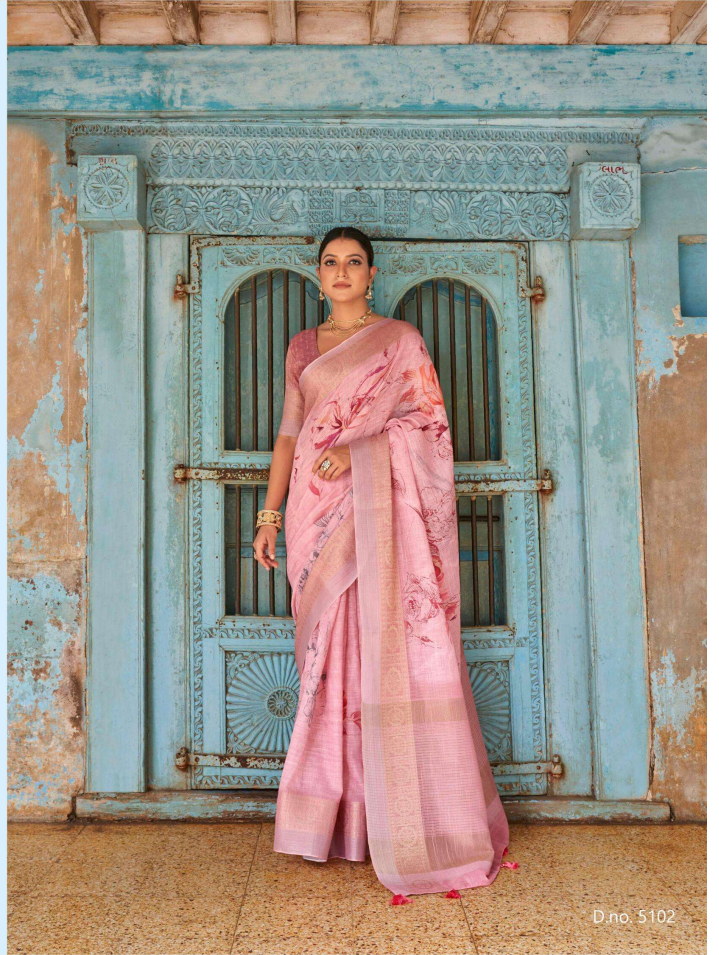

YOU ARE EXPECTED
The Mantra, I am looking at closely

D.no. 5102