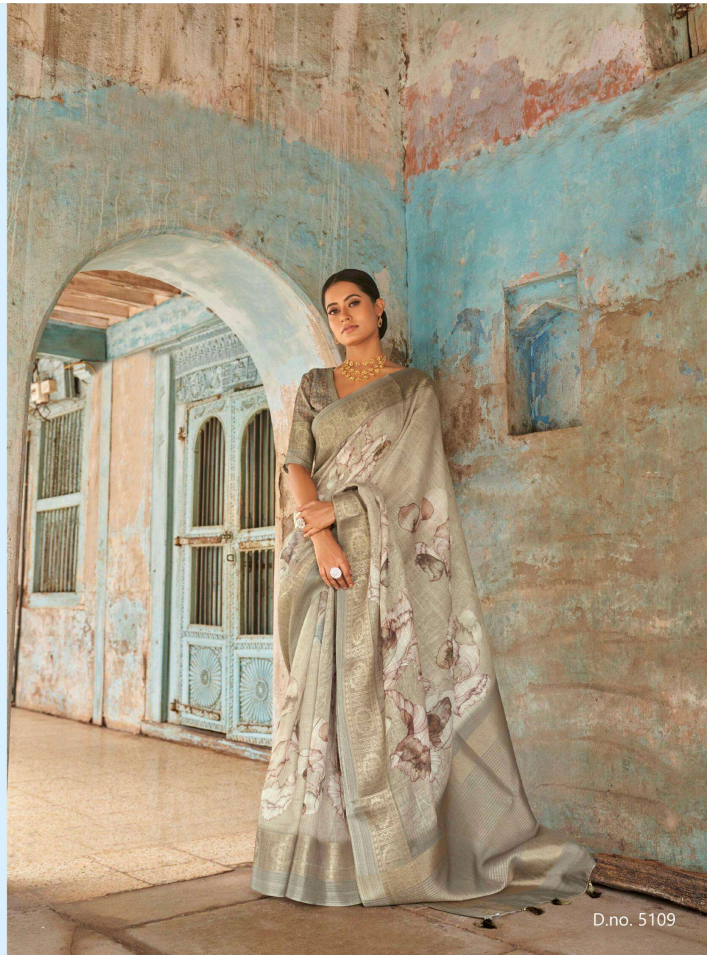

YOU ARE EXPECTED
The Mantra, I am looking at closely

D.no. 5109