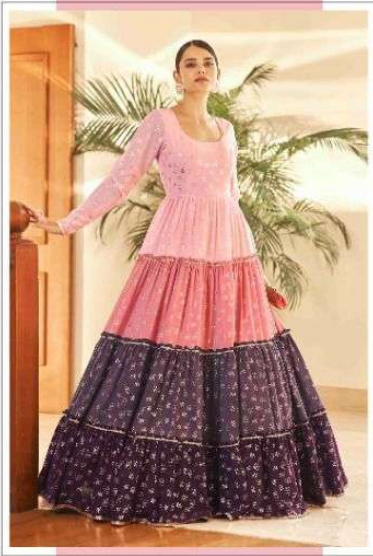

bhkala

THIS SEASON - COOL UP WITH SOME TRULY  
INSPIRING & ELEGANTLY

4702

Utkalabhkala

THIS SEASON LOOK UP WITH SOME TRULY  
INSPIRING & ELEGANTLY

4710

Swabhkala

4711

THIS SEASON LOOK UP WITH SOME TRULY INSPIRING & ELEGANTLY

4702

Shikharika

THIS SEASON, LOOK UP WITH SOME TRULY  
INSPIRING & ELEGANTLY

4701

Design NO. (SKU)	Gown Color	Gown Fabric	Inner Color	Inner Fabric	Dupatta	SIZE (SEMI - STITCHED)	Gown Work	Top Length INCH	Inner Length MTR	Weight
4701	Multi Color	Georgette	Peach	SILK CREPE	NA	Semi Stitched (Customized from 34 to 46)	Metalic Foil Work	58	3	1 KG
4702	Multi Color	Georgette	Maroon	SILK CREPE	NA	Semi Stitched (Customized from 34 to 46)	Metalic Foil Work	58	3	1 KG
4703	Multi Color	Georgette	Mustard Yellow	SILK CREPE	NA	Semi Stitched (Customized from 34 to 46)	Metalic Foil Work	58	3	1 KG
4704	Multi Color	Georgette	White	SILK CREPE	NA	Semi Stitched (Customized from 34 to 46)	Metalic Foil Work	58	3	1 KG
4705	Multi Color	Georgette	Navy	SILK CREPE	NA	Semi Stitched (Customized from 34 to 46)	Metalic Foil Work	58	3	1 KG
4706	Multi Color	Georgette	Pista	SILK CREPE	NA	Semi Stitched (Customized from 34 to 46)	Metalic Foil Work	58	3	1 KG
4707	Multi Color	Georgette	White	SILK CREPE	NA	Semi Stitched (Customized from 34 to 46)	Metalic Foil Work	58	3	1 KG
4708	Multi Color	Georgette	Orange	SILK CREPE	NA	Semi Stitched (Customized from 34 to 46)	Metalic Foil Work	58	3	1 KG
4709	Multi Color	Georgette	Floracence Green	SILK CREPE	NA	Semi Stitched (Customized from 34 to 46)	Metalic Foil Work	58	3	1 KG
4710	Multi Color	Georgette	Pink	SILK CREPE	NA	Semi Stitched (Customized from 34 to 46)	Metalic Foil Work	58	3	1 KG
4711	Multi Color	Georgette	Pink	SILK CREPE	NA	Semi Stitched (Customized from 34 to 46)	Metalic Foil Work	58	3	1 KG