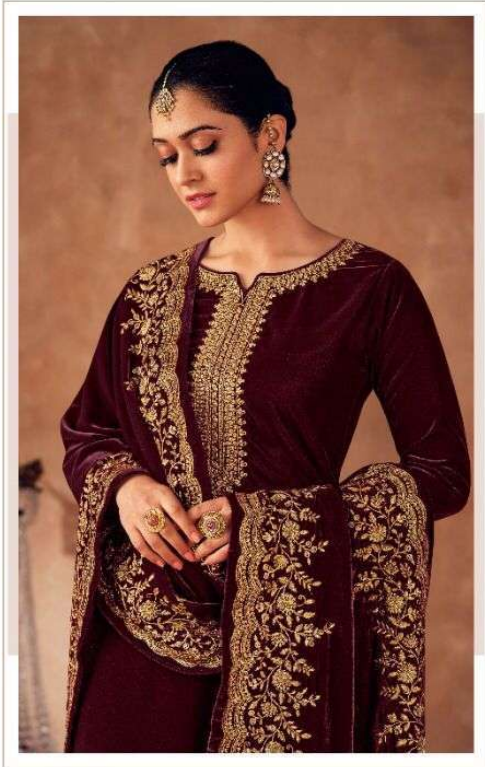

Nitya

11000-B