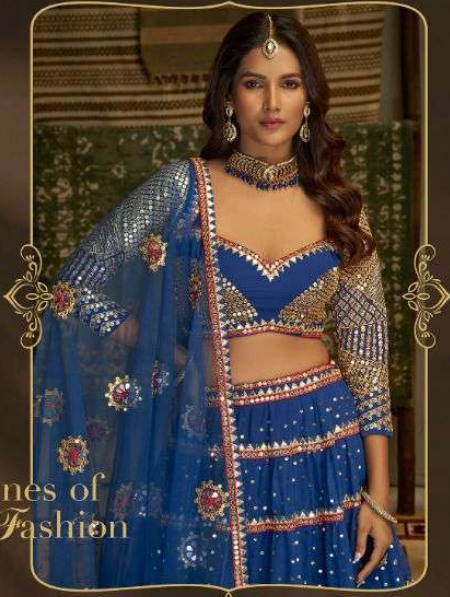

ARYA DESIGNS

Lanes of
Fashion

32002