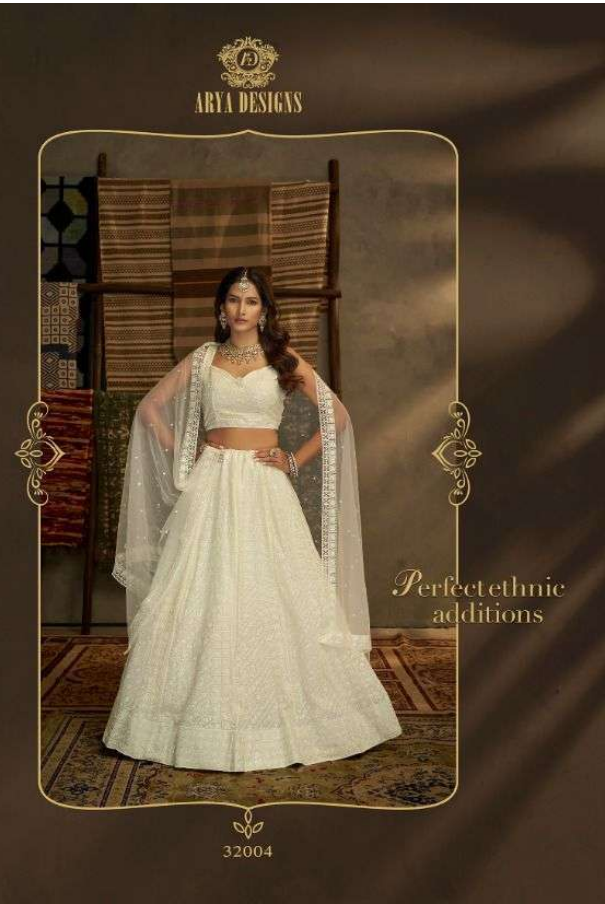

ARYA DESIGNS

Perfect ethnic additions

32004