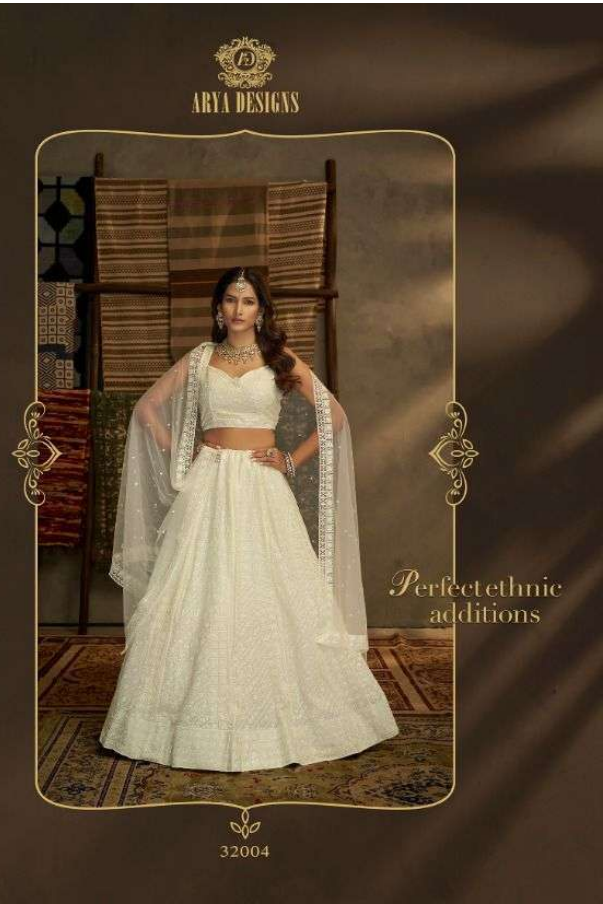

ARYA DESIGNS

Perfect ethnic additions

32004