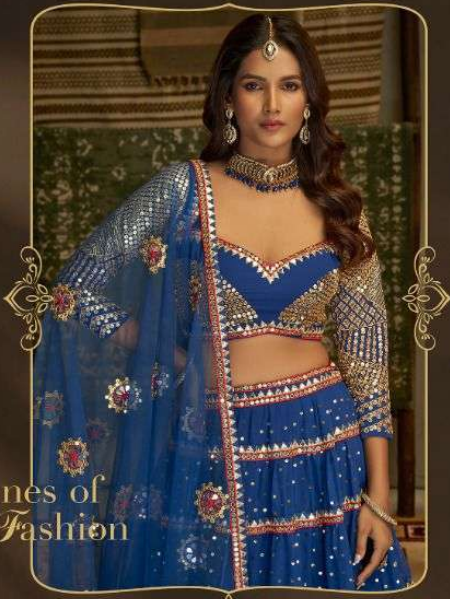

ARYA DESIGNS

Lanes of
Fashion

32002