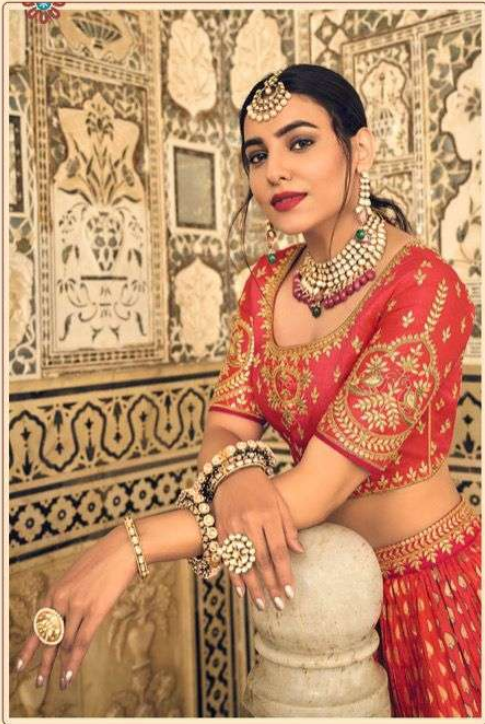

anaara

"CLOTHES MEAN NOTHING UNTIL SOMEONE LIVE IN THEM"