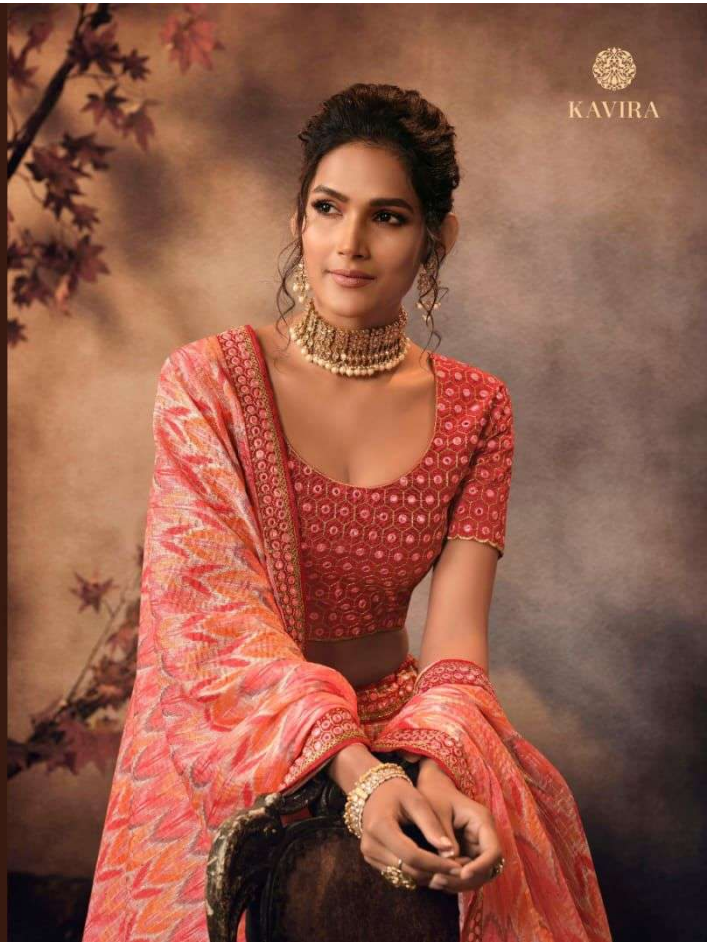

KAVIRA

Bridal Wear

BY
SULAKSHMI SAREES GROUP

UTSAV

601

KAVIRA

KAVIRA

604