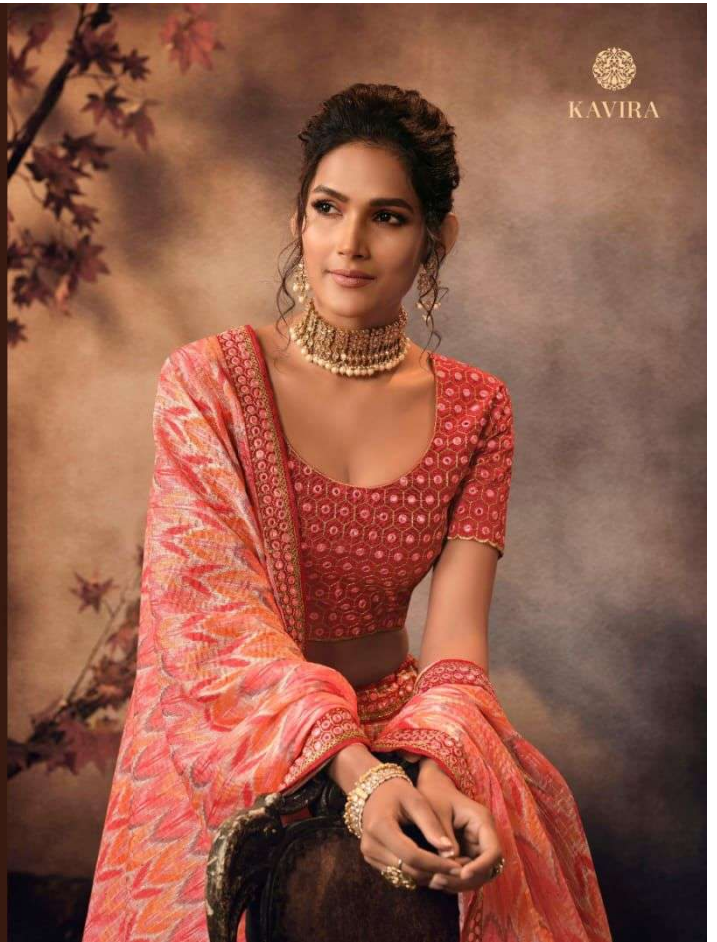

KAVIRA

Bridal Wear

BY  
SULAKSHMI SAREES GROUP

UTSAV

601

KAVIRA

KAVIRA

802