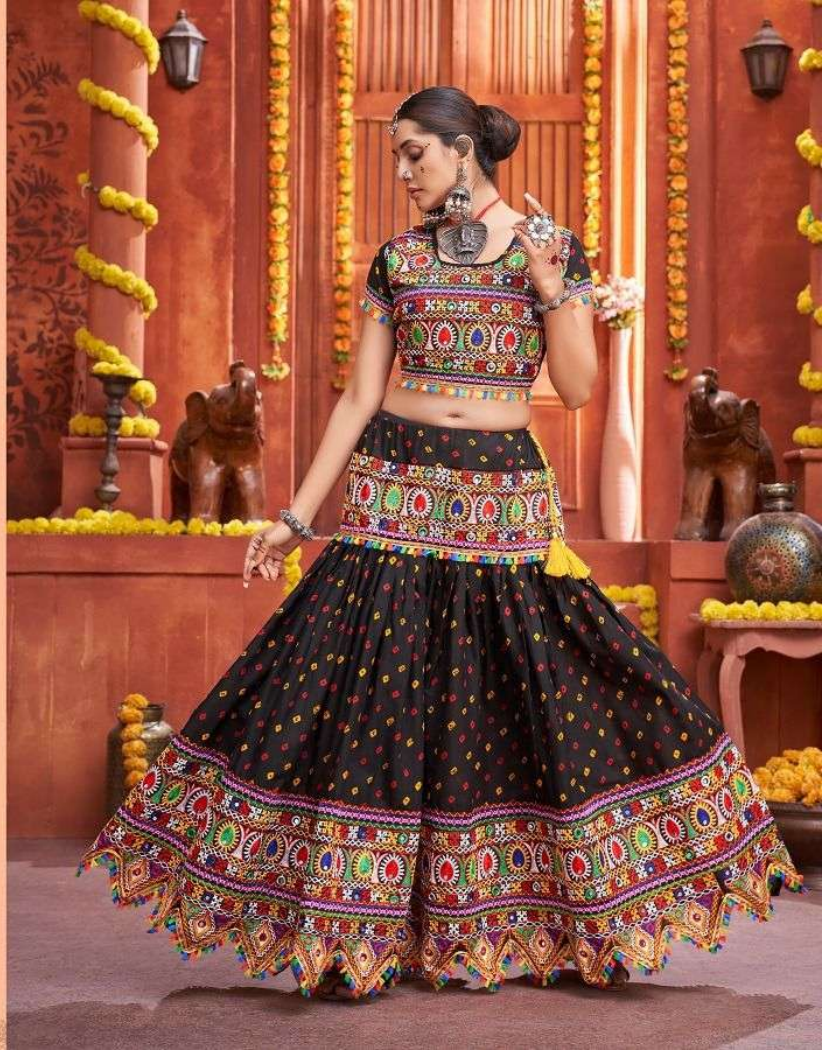

# रजवाडी

by

VOL-4

आाawiya®

Aaawiya®

रजवाडी  
VOL-4

DESIGNER SPECIAL GAMTHI WORK LEHENGA CHOLI WITH TRADITIONAL DUPATTA FOR THIS NAVRATRI

SKU	MAIN COLOUR	LEHENGA FABRIC	BLOUSE FABRIC	DUPATTA FABRIC	DESCRIPTION	SIZE (SEMI-STICHED)
7005	CREAM	MX COTTON SILK	MX COTTON SILK	ART SILK	PATOLA PRINT MX COTTON WITH GAMTHI WORK ON LEHENGA CHOLI WITH REAL MIRROR WORK ALL OVER,PINK ART SILK LACE WORK DUPATTA	UPTO 42 BUST & WAIST LEHENGA SEMI - STICHED, BLOUSE UN-STICH, DUPATTA 2.3 MTR.
7006	YELLOW	MX COTTON SILK	MX COTTON SILK	ART SILK	YELLOW PRINT MX COTTON WITH GAMTHI WORK ON LEHENGA CHOLI WITH REAL MIRROR WORK ALL OVER,BLACK ART SILK LACE WORK DUPATTA	UPTO 42 BUST & WAIST LEHENGA SEMI - STICHED, BLOUSE UN-STICH, DUPATTA 2.3 MTR.
7007	ORANGE	MX COTTON SILK	MX COTTON SILK	ART SILK	ORANGE LEHENGA PRINT MX COTTON WITH GAMTHI WORK ON LEHENGA CHOLI WITH REAL MIRROR WORK ALL OVER,ROYAL-BLUE ART SILK LACE WORK DUPATTA	UPTO 42 BUST & WAIST LEHENGA SEMI - STICHED, BLOUSE UN-STICH, DUPATTA 2.3 MTR.
7008	YELLOW	MX COTTON SILK	MX COTTON SILK	ART SILK	YELLOW BANDEJ PRINT MX COTTON WITH GAMTHI WORK ON LEHENGA CHOLI WITH REAL MIRROR WORK ALL OVER,ORANGE ART SILK LACE WORK DUPATTA	UPTO 42 BUST & WAIST LEHENGA SEMI - STICHED, BLOUSE UN-STICH, DUPATTA 2.3 MTR.
7009	RANI	MX COTTON SILK	MX COTTON SILK	ART SILK	PINK BANDEJ PRINT MX COTTON WITH GAMTHI WORK ON LEHENGA CHOLI WITH REAL MIRROR WORK ALL OVER,ROYAL-BLUE ART SILK LACE WORK DUPATTA	UPTO 42 BUST & WAIST LEHENGA SEMI - STICHED, BLOUSE UN-STICH, DUPATTA 2.3 MTR.
7010	BLACK	MX COTTON SILK	MX COTTON SILK	ART SILK	BLACK BANDHNI PRINT MX COTTON WITH GAMTHI WORK ON LEHENGA CHOLI WITH REAL MIRROR WORK ALL OVER,YELLOW ART SILK LACE WORK DUPATTA	UPTO 42 BUST & WAIST LEHENGA SEMI - STICHED, BLOUSE UN-STICH, DUPATTA 2.3 MTR.