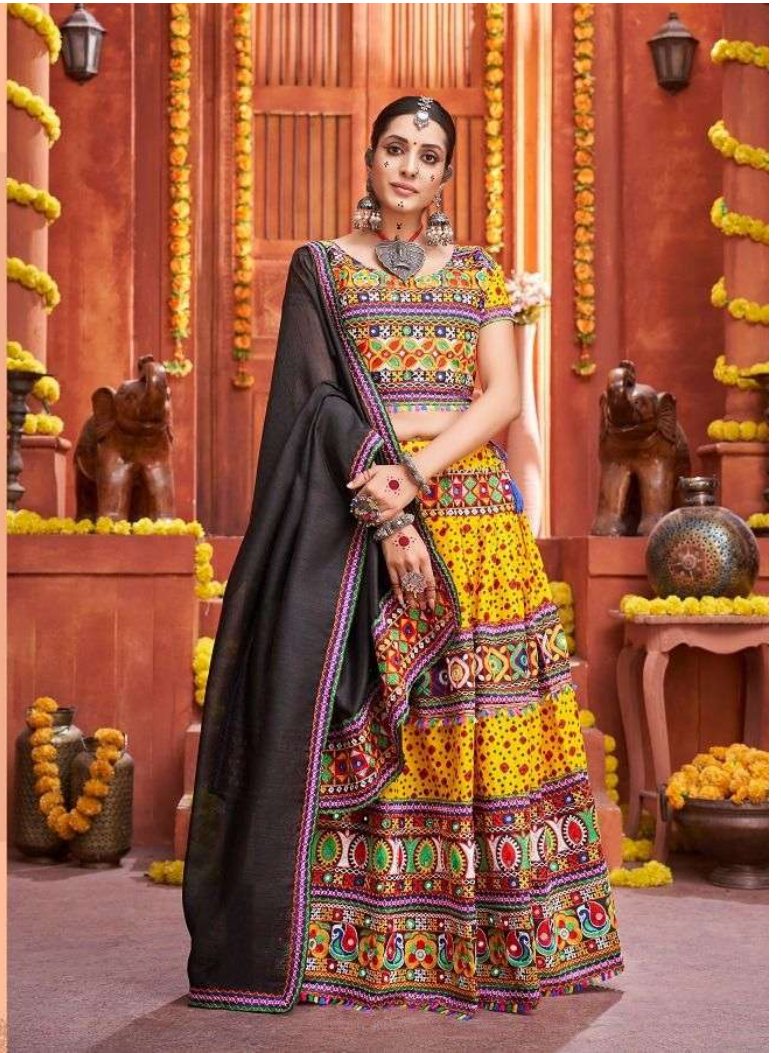

Maawiya®

You should always feel pretty

7006