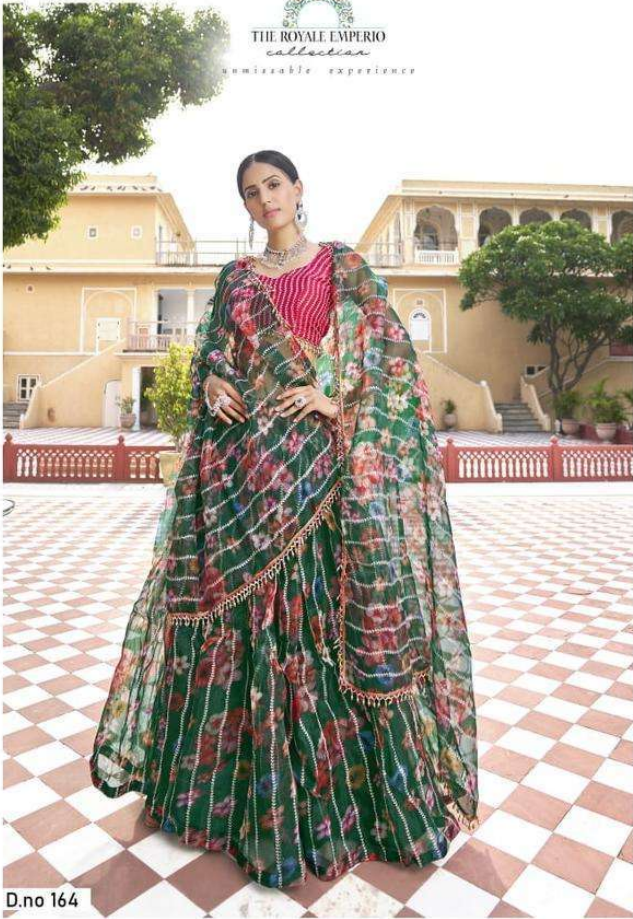

श्री  
matee  
fashion

*Rosy*

The Exclusive Designer Collection...

श्री  
matee  
fashion

*Rosy*  
The Exclusive Designer Collection...

THE ROYALE EMPERIO  
collection  
unmissable experience

D.no 164

श्री  
matee  
fashion