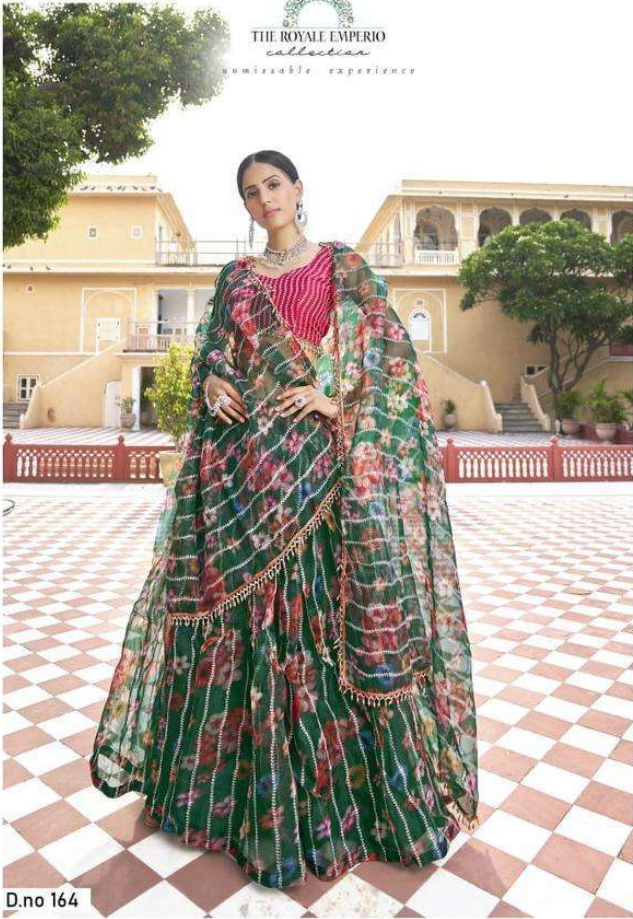

श्री  
matee  
fashion

*Rosy*

The Exclusive Designer Collection...

श्री  
matee  
fashion

*Rosy*

The Exclusive Designer Collection...

THE ROYALE EMPERIO  
collection  
unmissable experience

D.no 164

श्री  
matee  
fashion

THE ROYALE EMPERIO  
collection

unmissable experience

*The philosophy this season puts the spotlight on how we envision festive dressing. Presenting the collection, which perfectly matches both factors - comfort and style that today's women aspire for her dream celebration wear.*