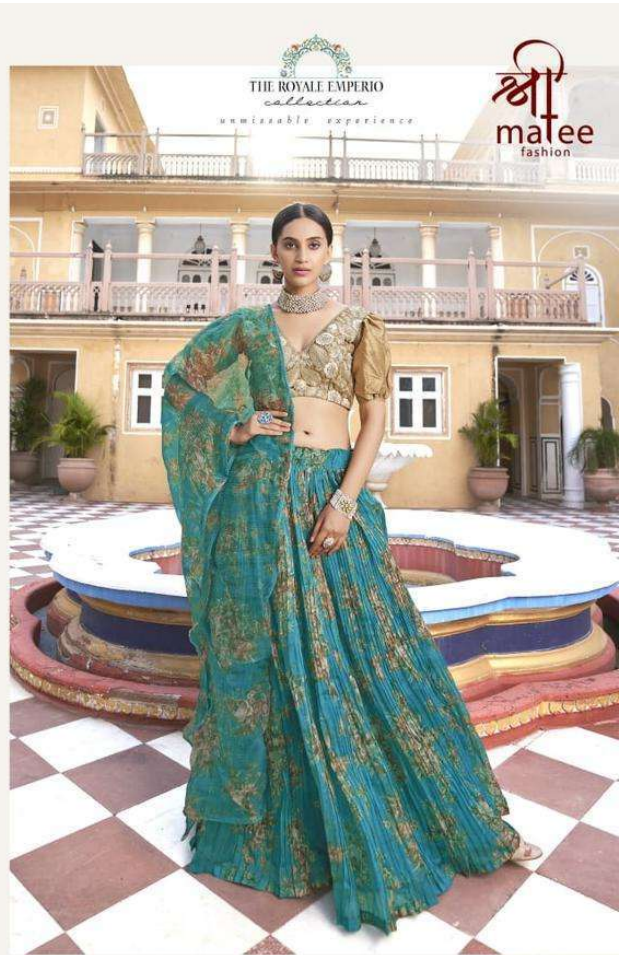

श्री  
matee  
fashion

*Rosy*

The Exclusive Designer Collection...

श्री  
matee  
fashion

*Rosy*  
The Exclusive Designer Collection...

THE ROYALE EMPERIO  
collection  
unmissable experience

D.no 164

श्री  
matee  
fashion

THE ROYALE EMPERIO  
collection

unmissable experience

*The philosophy this season puts the spotlight on how we envision festive dressing. Presenting the collection, which perfectly matches both factors - comfort and style that today's women aspire for her dream celebration wear.*