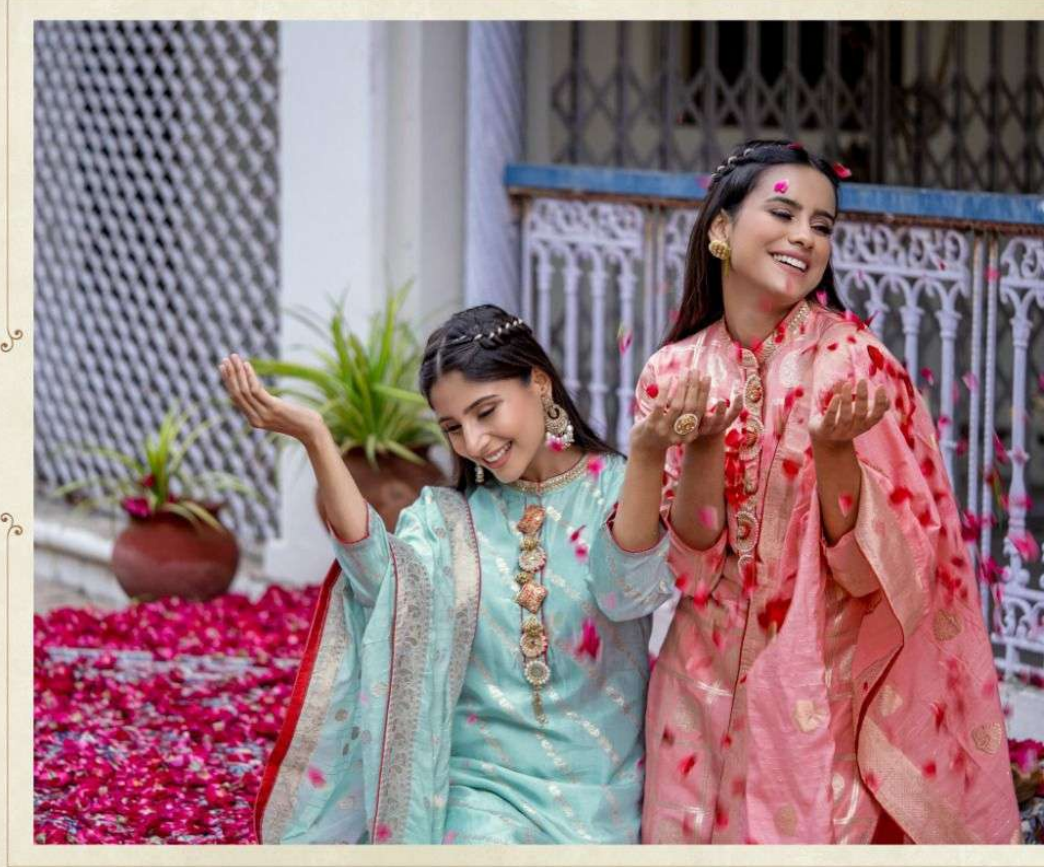

*Exquisite Diva*

1005

सोहर

1005

लौहूर

*Glamorous Lady*

This exquisite collection is created for all those who love the  
elegance of happy and festive

psyna®