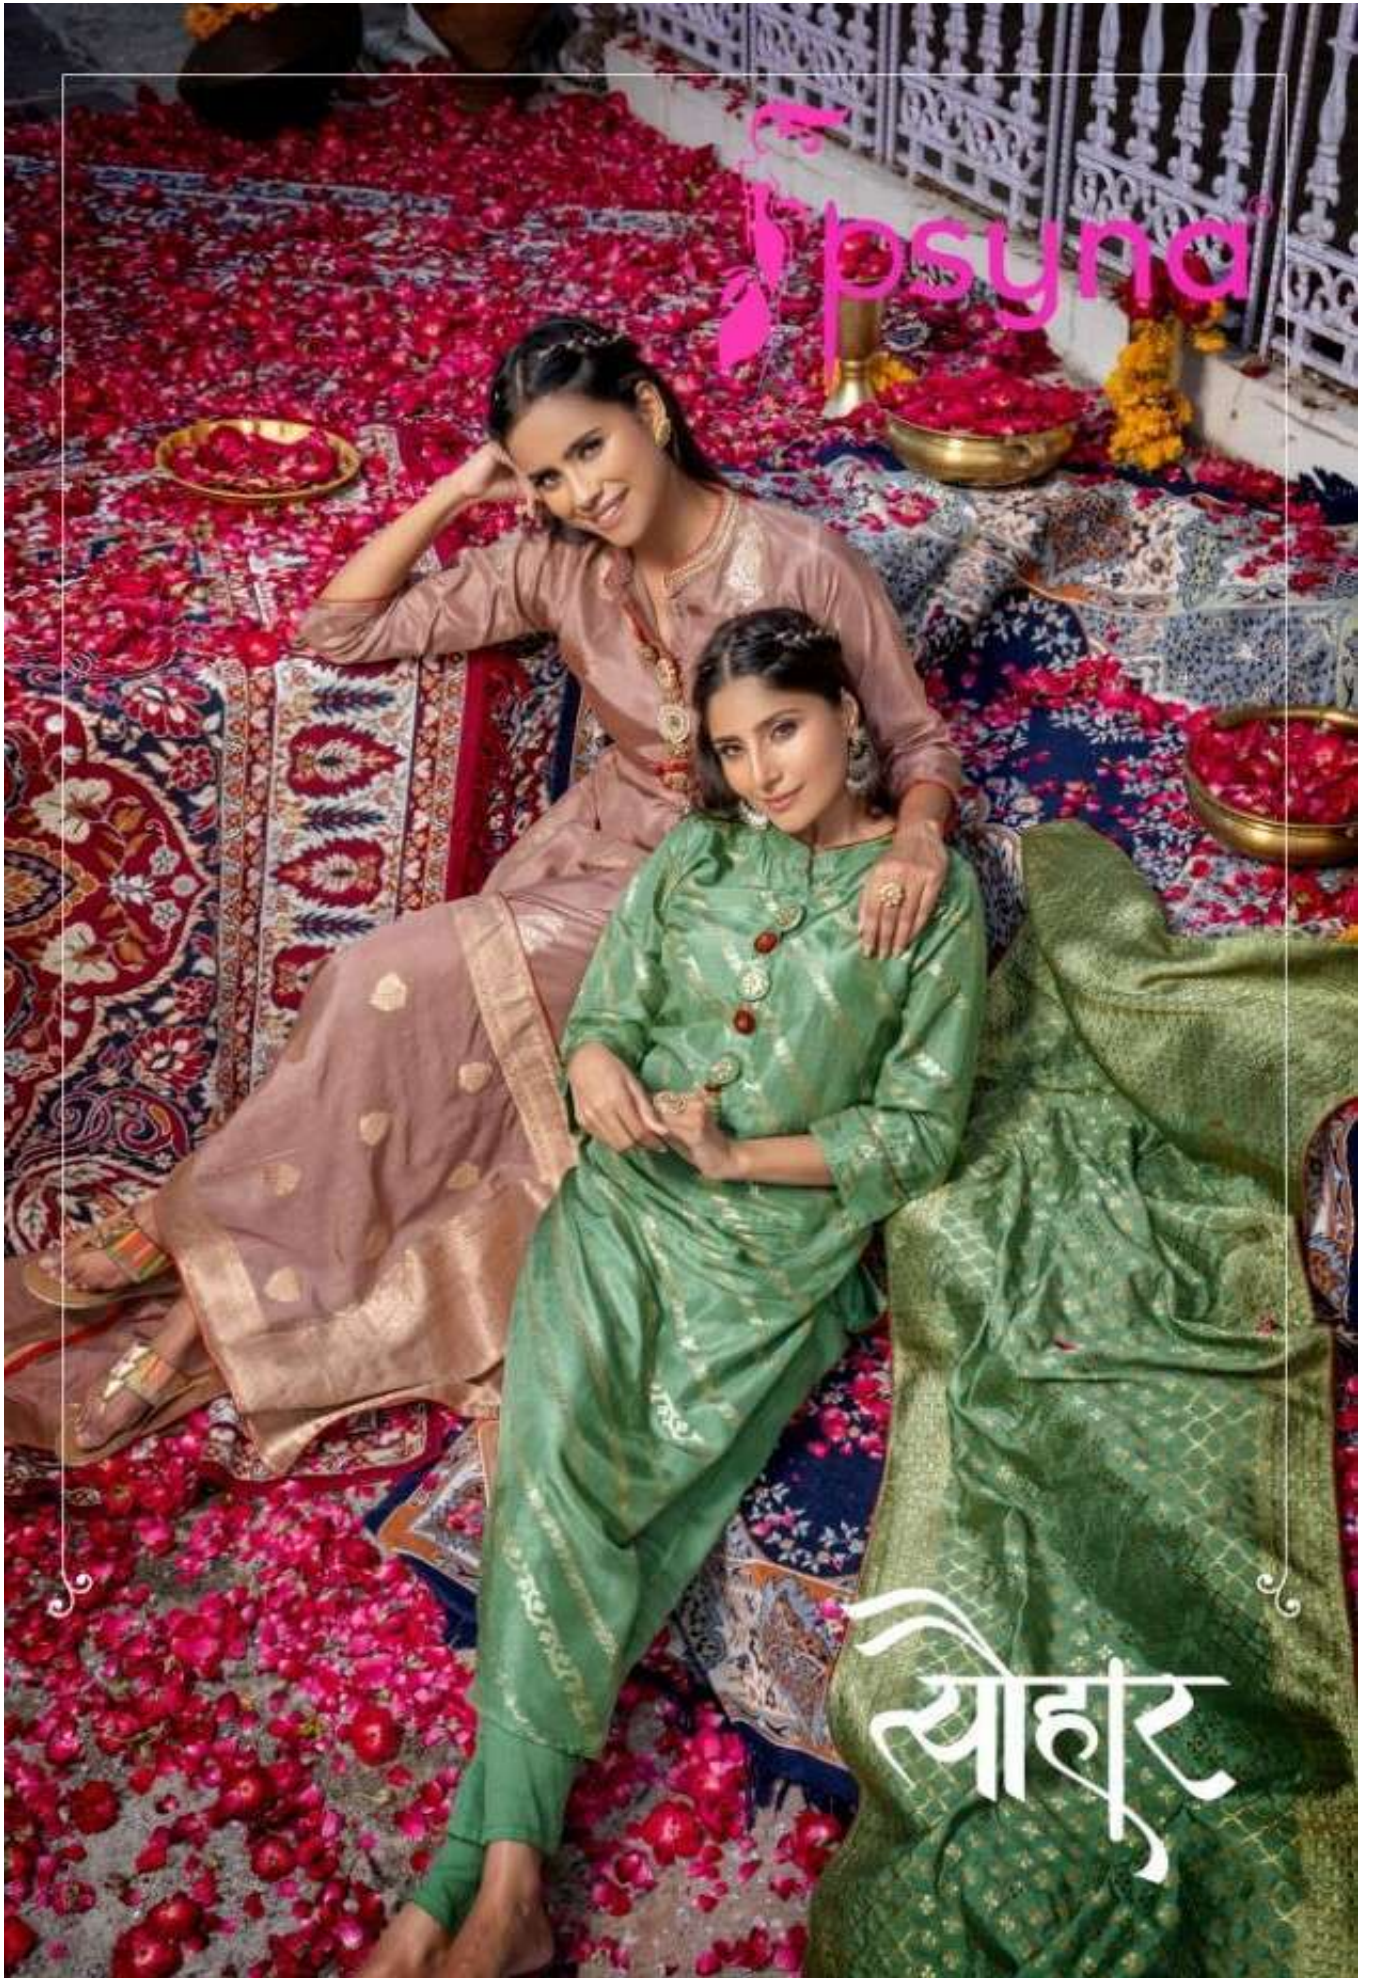

psynai

सौहर