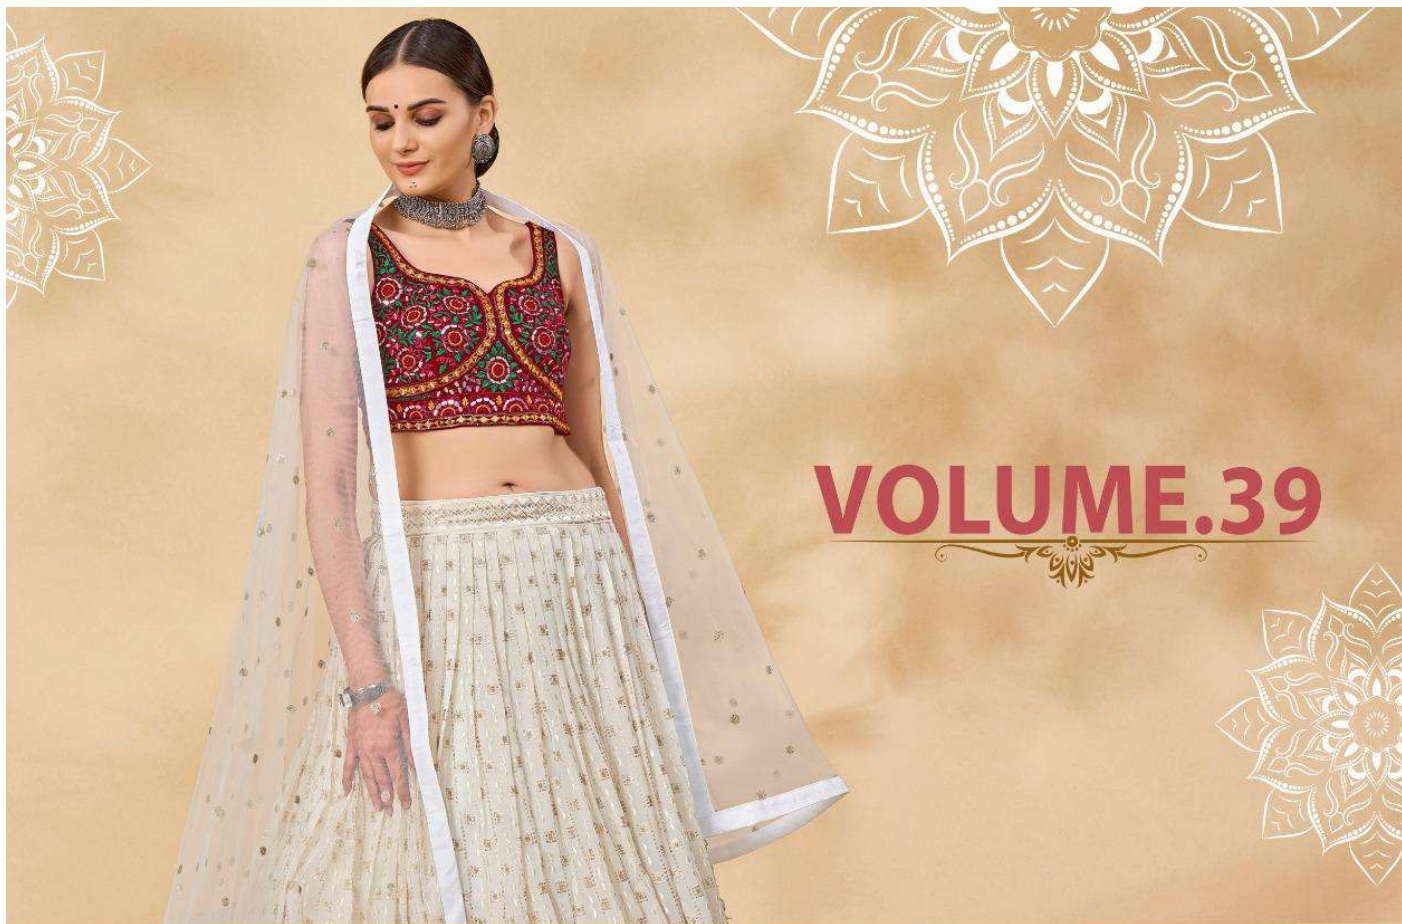

## VOLUME.39

SKU	MAIN COLOR	BLOUSE FABRIC	LEHENGA FABRIC	DUPATTA FABRIC	SIZE	WORK	PRICE
25001	White	Georgette	Georgette	Soft Net	L,XL	Thread,Mirror,Sequins	6145/- (FLAT) + (GST) + SHIPPING
25002	Maroon	Georgette	Georgette	Soft Net	L,XL	Thread,Mirror,Sequins	6145/- (FLAT) + (GST) + SHIPPING
25003	Teal Green	Georgette	Georgette	Soft Net	L,XL	Thread,Mirror,Sequins	6145/- (FLAT) + (GST) + SHIPPING
25004	Pink	Georgette	Georgette	Soft Net	L,XL	Thread,Mirror,Sequins	6145/- (FLAT) + (GST) + SHIPPING
25005	Wine	Georgette	Georgette	Soft Net	L,XL	Thread,Mirror,Sequins	6145/- (FLAT) + (GST) + SHIPPING