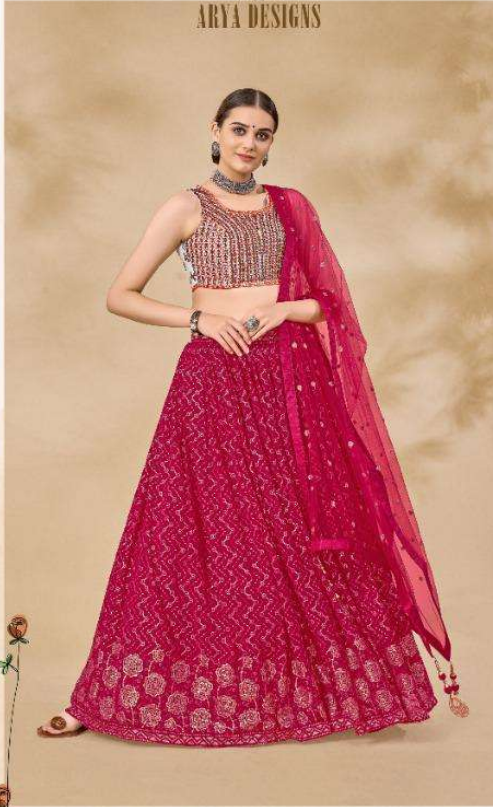

ARYA DESIGNS

25004