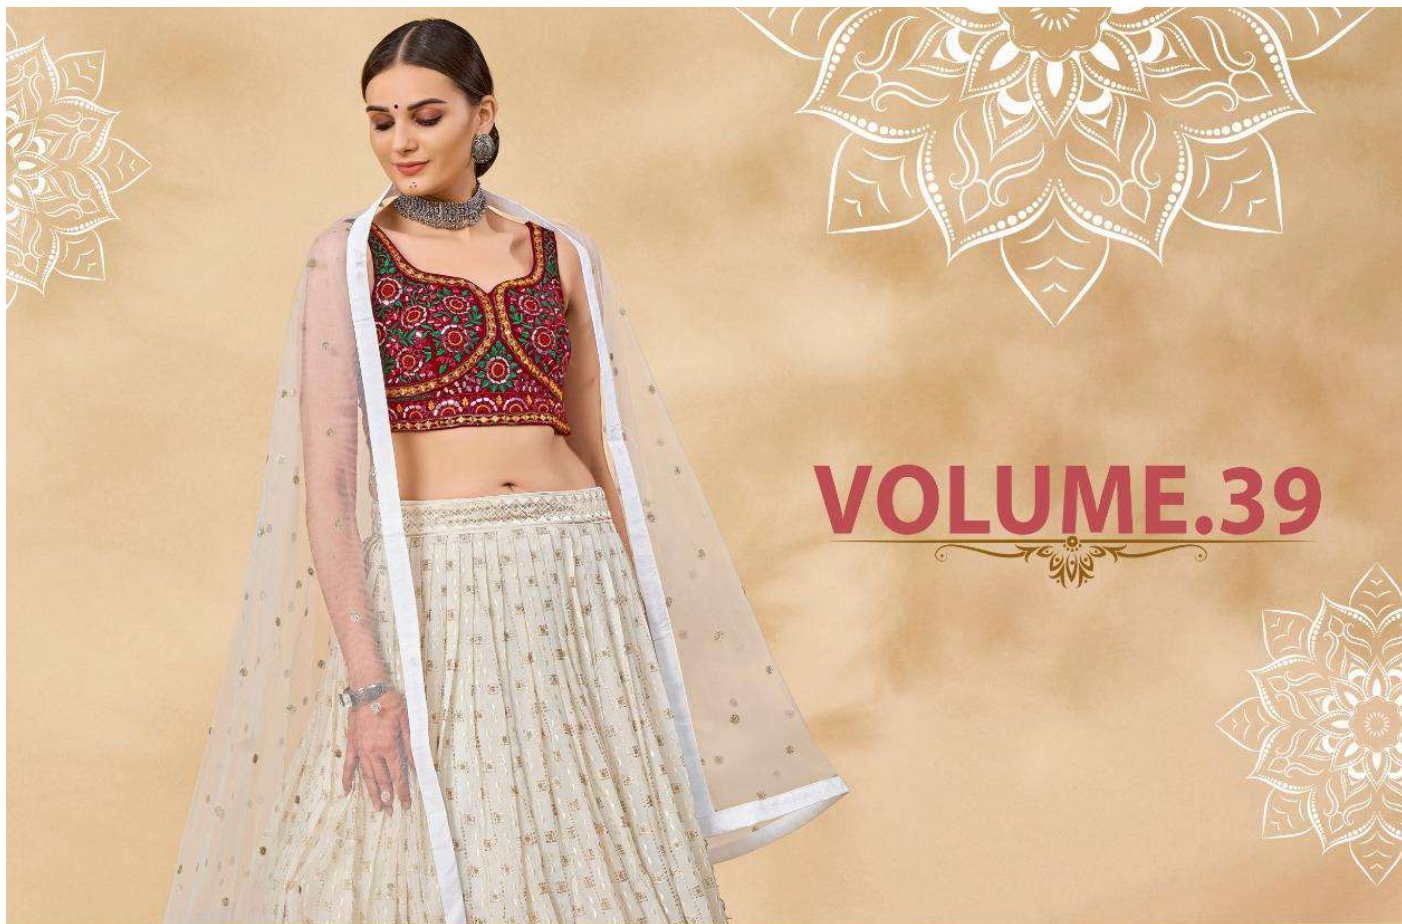

VOLUME.39

SKU	MAIN COLOR	BLOUSE FABRIC	LEHENGA FABRIC	DUPATTA FABRIC	SIZE	WORK	PRICE
25001	White	Georgette	Georgette	Soft Net	L,XL	Thread,Mirror,Sequins	6145/- (FLAT) + (GST) + SHIPPING
25002	Maroon	Georgette	Georgette	Soft Net	L,XL	Thread,Mirror,Sequins	6145/- (FLAT) + (GST) + SHIPPING
25003	Teal Green	Georgette	Georgette	Soft Net	L,XL	Thread,Mirror,Sequins	6145/- (FLAT) + (GST) + SHIPPING
25004	Pink	Georgette	Georgette	Soft Net	L,XL	Thread,Mirror,Sequins	6145/- (FLAT) + (GST) + SHIPPING
25005	Wine	Georgette	Georgette	Soft Net	L,XL	Thread,Mirror,Sequins	6145/- (FLAT) + (GST) + SHIPPING