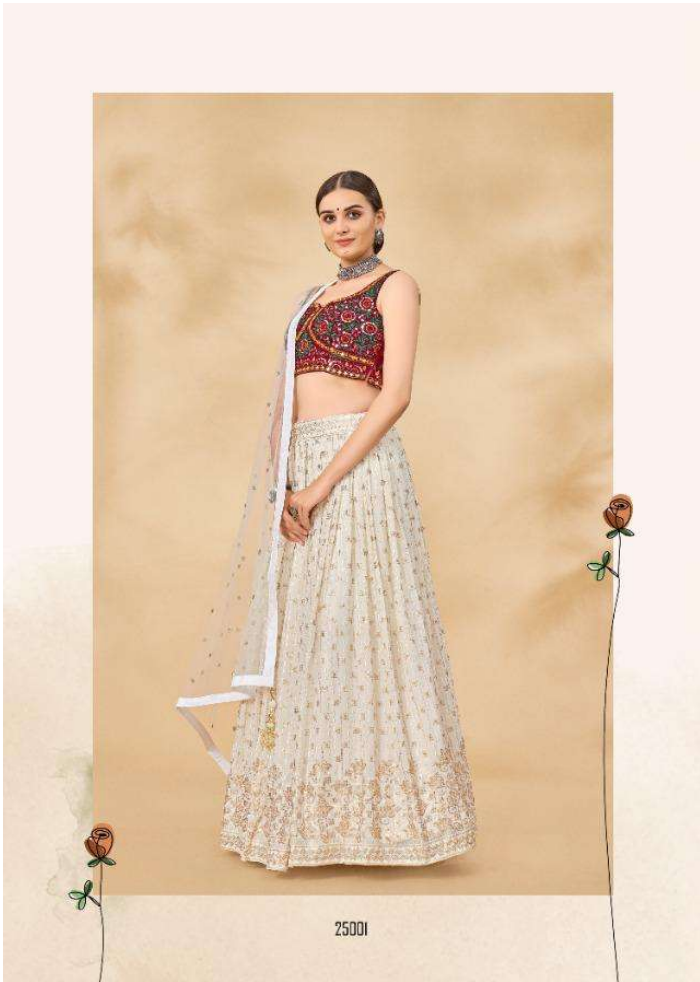

ARYA DESIGNS

VOLUME - 39

ARYA DESIGNS

25002

25002

ARYA DESIGNS

25003

ARYA DESIGNS

ARYA DESIGNS

25004

25005

ARYA DESIGNS

25005

ARYA DESIGNS

ARYA DESIGNS

VOLUME - 39

VOLUME.39

SKU	MAIN COLOR	BLOUSE FABRIC	LEHENGA FABRIC	DUPATTA FABRIC	SIZE	WORK	PRICE
25001	White	Georgette	Georgette	Soft Net	L,XL	Thread,Mirror,Sequins	6145/- (FLAT) + (GST) + SHIPPING
25002	Maroon	Georgette	Georgette	Soft Net	L,XL	Thread,Mirror,Sequins	6145/- (FLAT) + (GST) + SHIPPING
25003	Teal Green	Georgette	Georgette	Soft Net	L,XL	Thread,Mirror,Sequins	6145/- (FLAT) + (GST) + SHIPPING
25004	Pink	Georgette	Georgette	Soft Net	L,XL	Thread,Mirror,Sequins	6145/- (FLAT) + (GST) + SHIPPING
25005	Wine	Georgette	Georgette	Soft Net	L,XL	Thread,Mirror,Sequins	6145/- (FLAT) + (GST) + SHIPPING