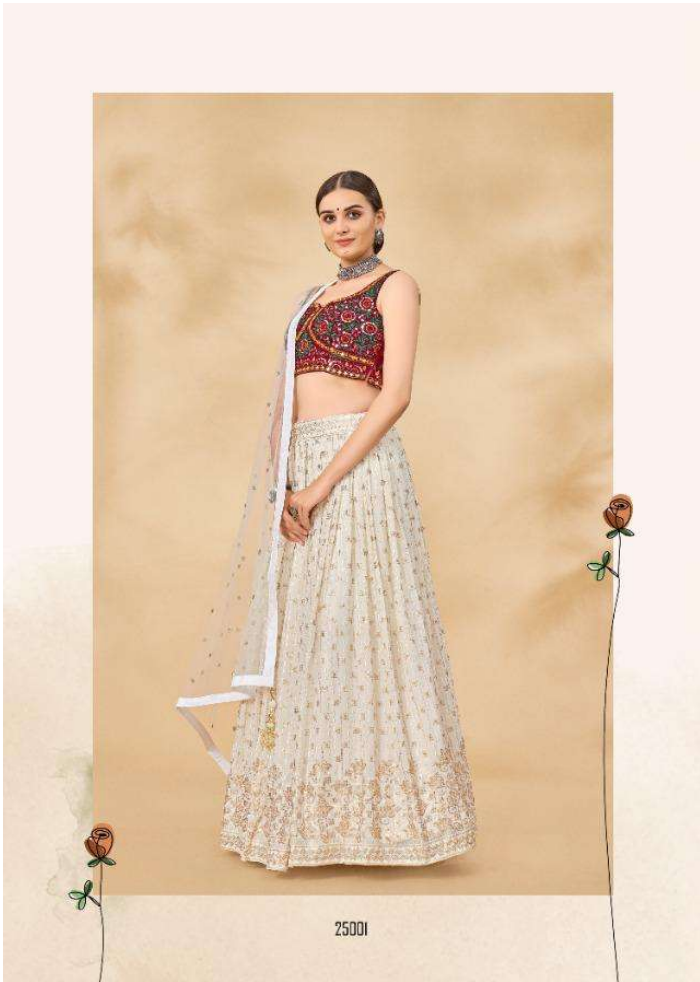

ARYA DESIGNS

VOLUME - 39

ARYA DESIGNS

25002

25002

ARYA DESIGNS

25003

ARYA DESIGNS

## VOLUME.39

SKU	MAIN COLOR	BLOUSE FABRIC	LEHENGA FABRIC	DUPATTA FABRIC	SIZE	WORK	PRICE
25001	White	Georgette	Georgette	Soft Net	L,XL	Thread,Mirror,Sequins	6145/- (FLAT) + (GST) + SHIPPING
25002	Maroon	Georgette	Georgette	Soft Net	L,XL	Thread,Mirror,Sequins	6145/- (FLAT) + (GST) + SHIPPING
25003	Teal Green	Georgette	Georgette	Soft Net	L,XL	Thread,Mirror,Sequins	6145/- (FLAT) + (GST) + SHIPPING
25004	Pink	Georgette	Georgette	Soft Net	L,XL	Thread,Mirror,Sequins	6145/- (FLAT) + (GST) + SHIPPING
25005	Wine	Georgette	Georgette	Soft Net	L,XL	Thread,Mirror,Sequins	6145/- (FLAT) + (GST) + SHIPPING