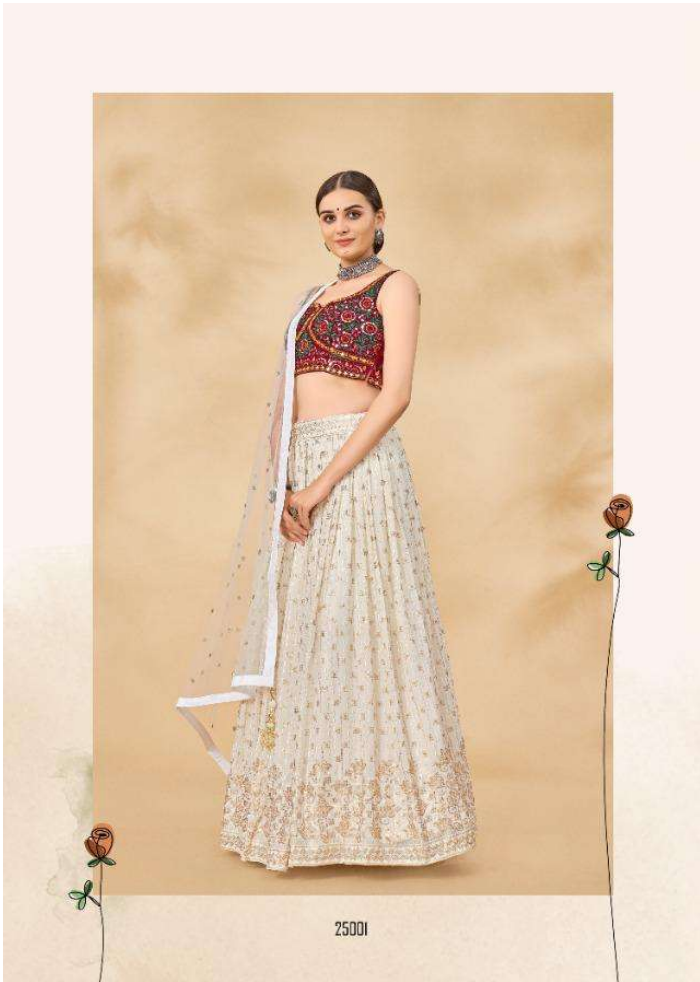

ARYA DESIGNS

VOLUME - 39

ARYA DESIGNS

25002

25002

ARYA DESIGNS

25003

ARYA DESIGNS

VOLUME.39

SKU	MAIN COLOR	BLOUSE FABRIC	LEHENGA FABRIC	DUPATTA FABRIC	SIZE	WORK	PRICE
25001	White	Georgette	Georgette	Soft Net	L,XL	Thread,Mirror,Sequins	6145/- (FLAT) + (GST) + SHIPPING
25002	Maroon	Georgette	Georgette	Soft Net	L,XL	Thread,Mirror,Sequins	6145/- (FLAT) + (GST) + SHIPPING
25003	Teal Green	Georgette	Georgette	Soft Net	L,XL	Thread,Mirror,Sequins	6145/- (FLAT) + (GST) + SHIPPING
25004	Pink	Georgette	Georgette	Soft Net	L,XL	Thread,Mirror,Sequins	6145/- (FLAT) + (GST) + SHIPPING
25005	Wine	Georgette	Georgette	Soft Net	L,XL	Thread,Mirror,Sequins	6145/- (FLAT) + (GST) + SHIPPING