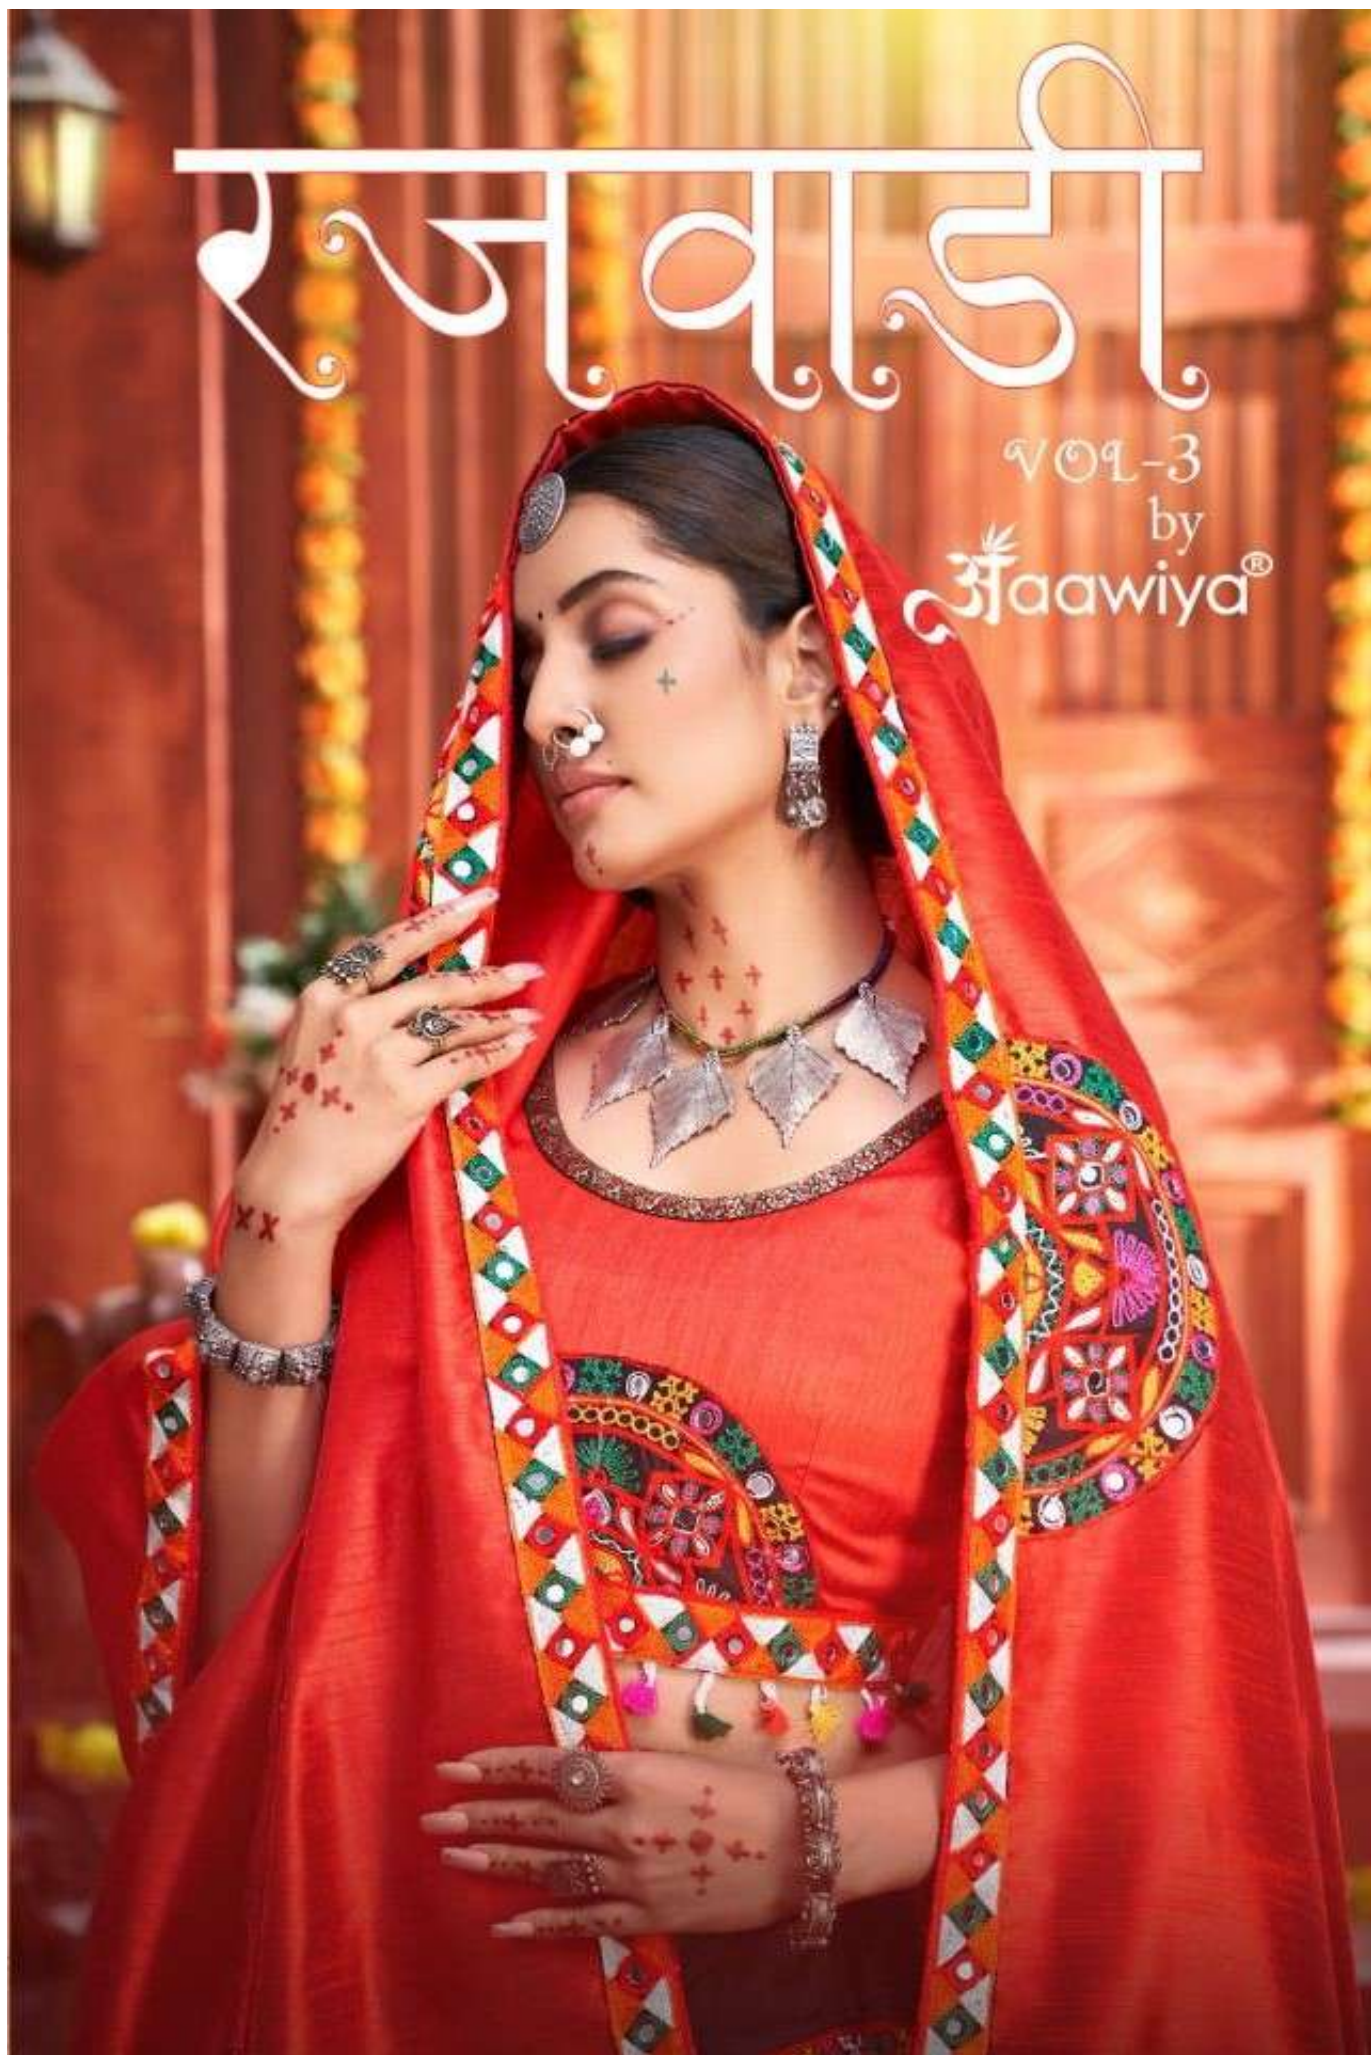

रजवाही

व०१-३

by

आाawiya®