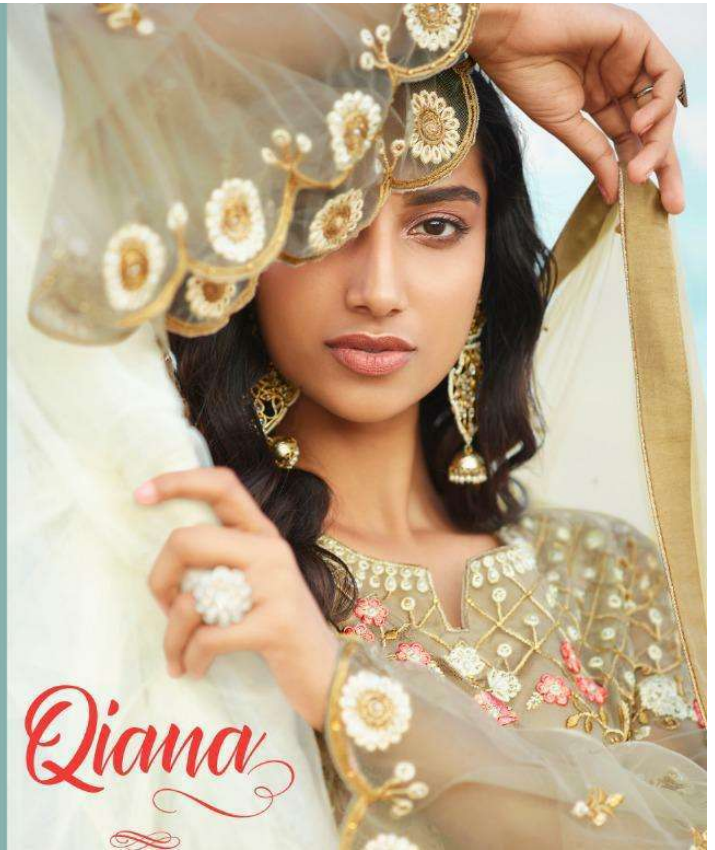

Qiana

Glossy®

Glossy®

Qiana

PRODUCT DETAILS

TOP

NET EMBROIDREY WITH HANDWORK

INNER & BOTTOM

PURE SANTOON SOLID DYED WITH EMBROIDERY

DUPATTA

NET EMBROIDREY WITH HANDWORK

S G CREATIONS

Glassy

• 1627 •

SERENITY HAS
ALL THE ANSWERS
FOR
BEAUTY

Qiana