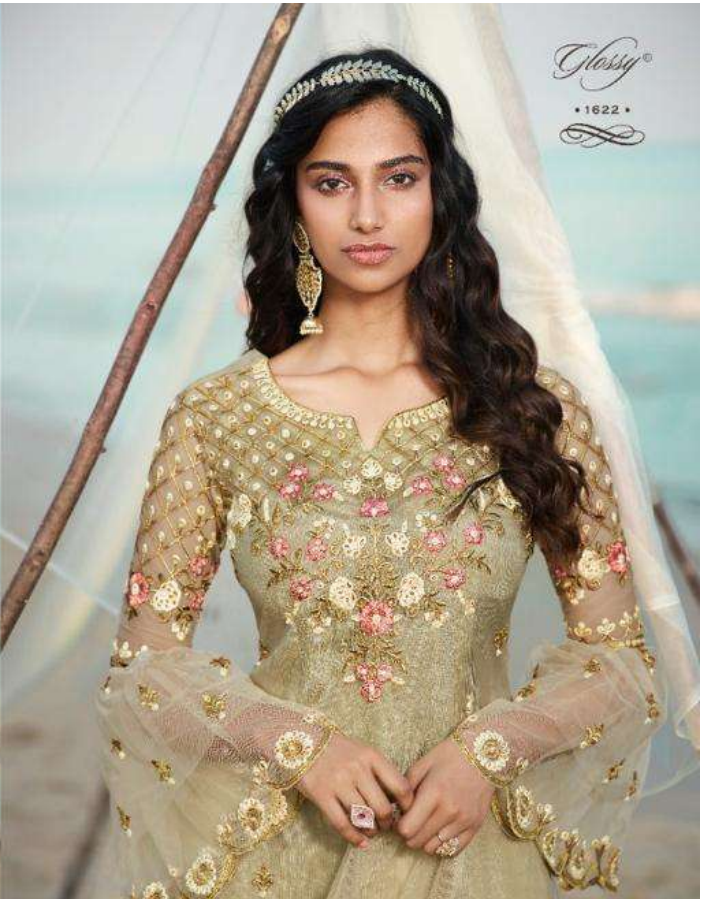

Qiana

Glossy®

Glossy®

Qiana

PRODUCT DETAILS

TOP

NET EMBROIDREY WITH HANDWORK

INNER & BOTTOM

PURE SANTOON SOLID DYED WITH EMBROIDERY

DUPATTA

NET EMBROIDREY WITH HANDWORK

S G CREATIONS

Glassy

• 1627 •

SERENITY HAS
ALL THE ANSWERS
FOR
BEAUTY

Qiana