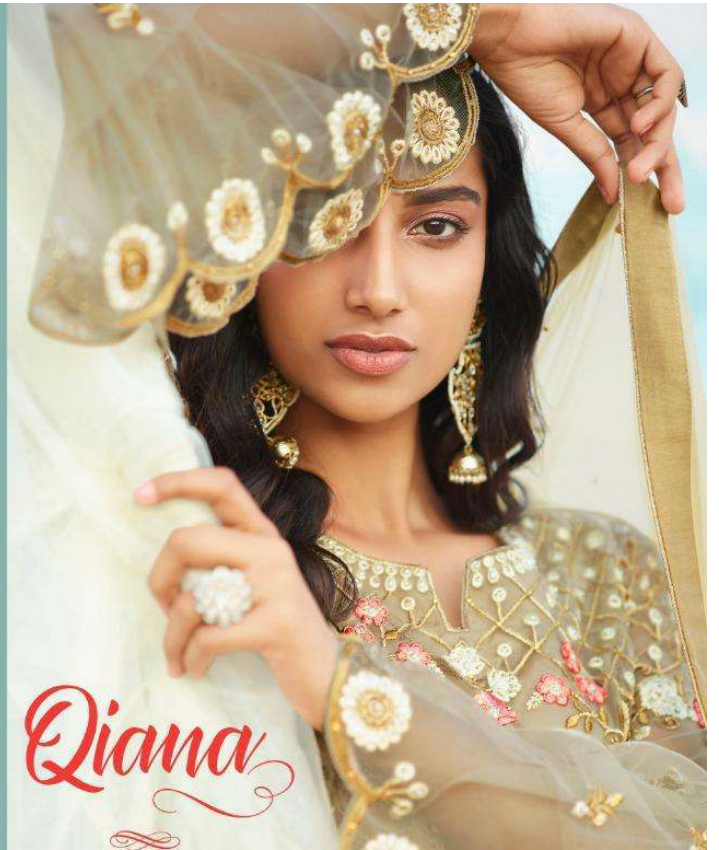

Glossy®

Qiana

PRODUCT DETAILS

TOP

NET EMBROIDREY WITH HANDWORK

INNER & BOTTOM

PURE SANTOON SOLID DYED WITH EMBROIDERY

DUPATTA

NET EMBROIDREY WITH HANDWORK

S G CREATIONS