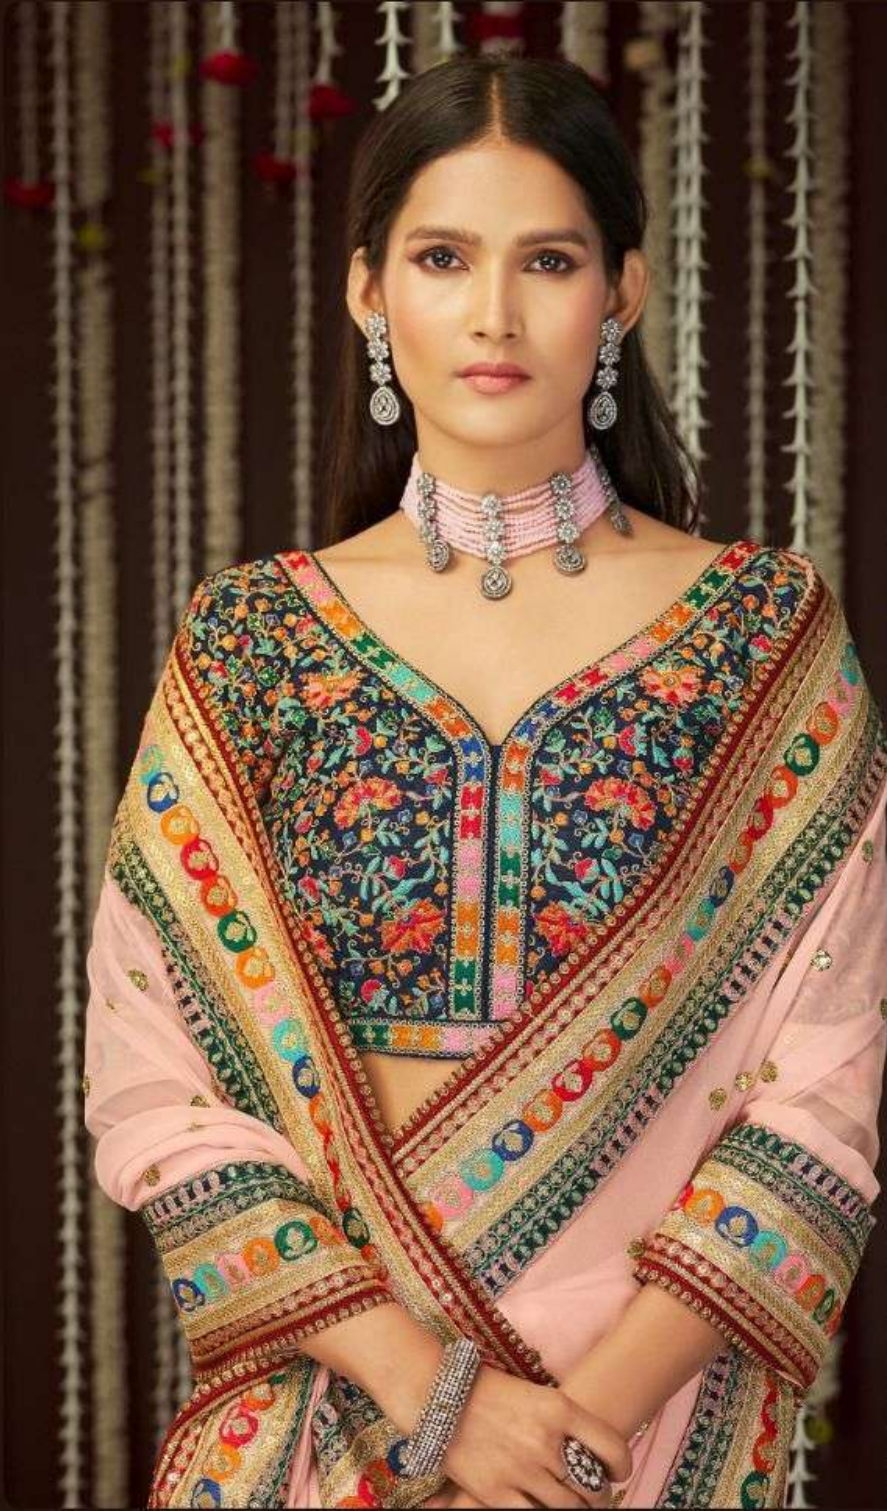

# ARYA DESIGNS

imperial-5

ARYA DESIGNS

19006

  
ARYA DESIGNS

19006

**ARYA DESIGNS**

*imperial-5*

SRU	MAIN COLOR	BLOUSE FABRICS	SAREE FABRICS	WORK	PRICE
19001	MASTURD	ART SILK	ORGANZA	THREAD, SEQUINS	2015/-
19002	BABY PINK	ART SILK	GEORGETTE	THREAD, ZARI, SEQUINS	3355/-
19003	YELLOW	CHINON SILK	CHINON SILK	ZARI, SEQUINS	1790/-
19004	BABY PINK	ART SILK	GEORGETTE	SEQUINS, THREAD	1675/-
19005	PEACH	ORGANZA	ORGANZA	THREAD, ZARI	2515/-
19006	OLIVE GREEN	ORGANZA	ORGANZA	THREAD, SEQUINS	2515/-