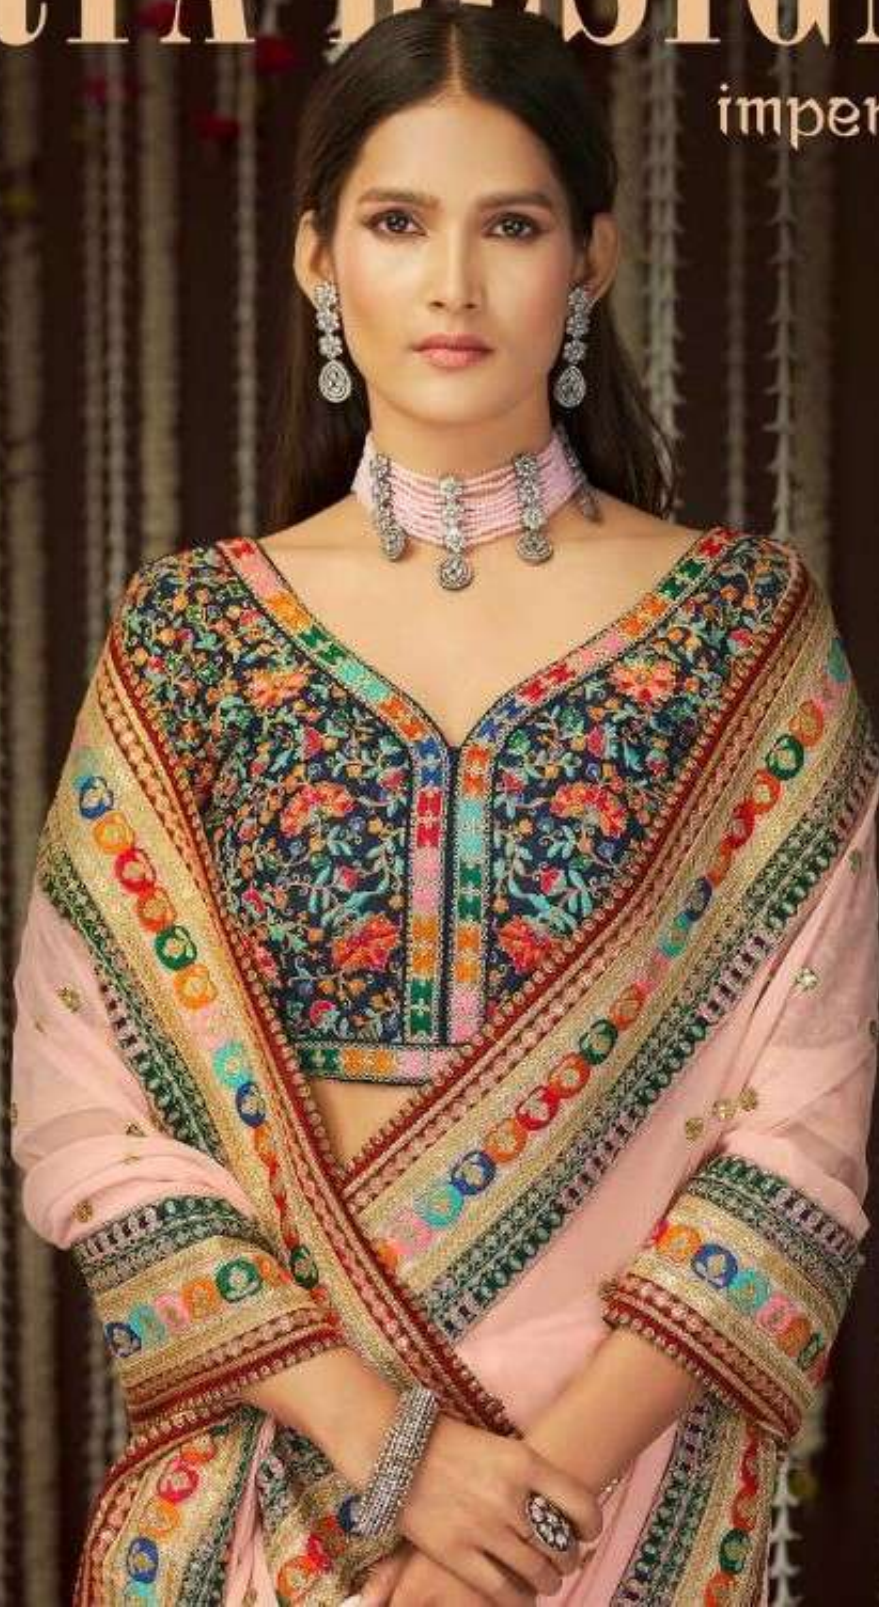

ARYA DESIGNS

imperial-5