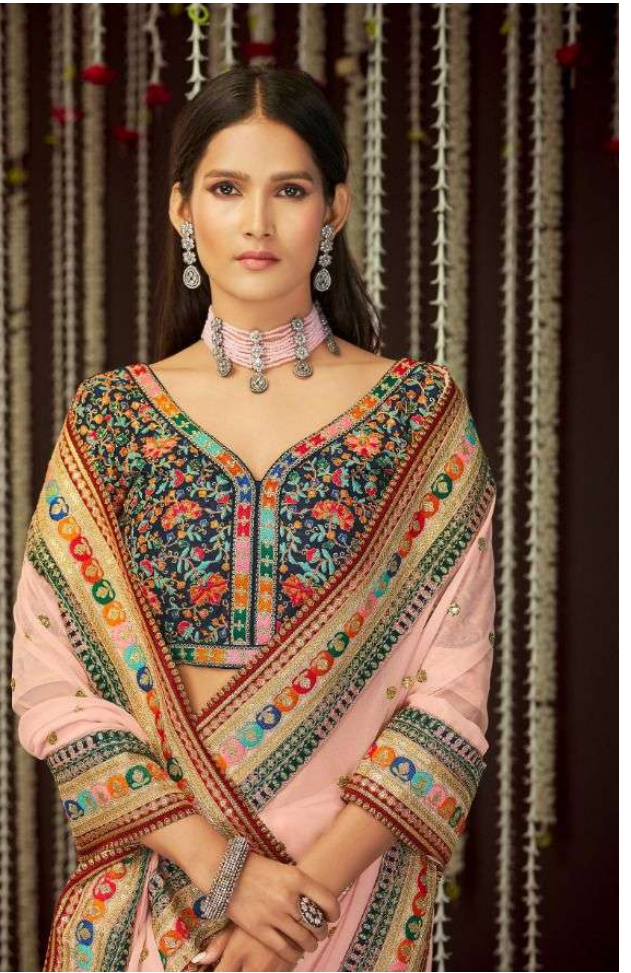

ARYA DESIGNS

19002