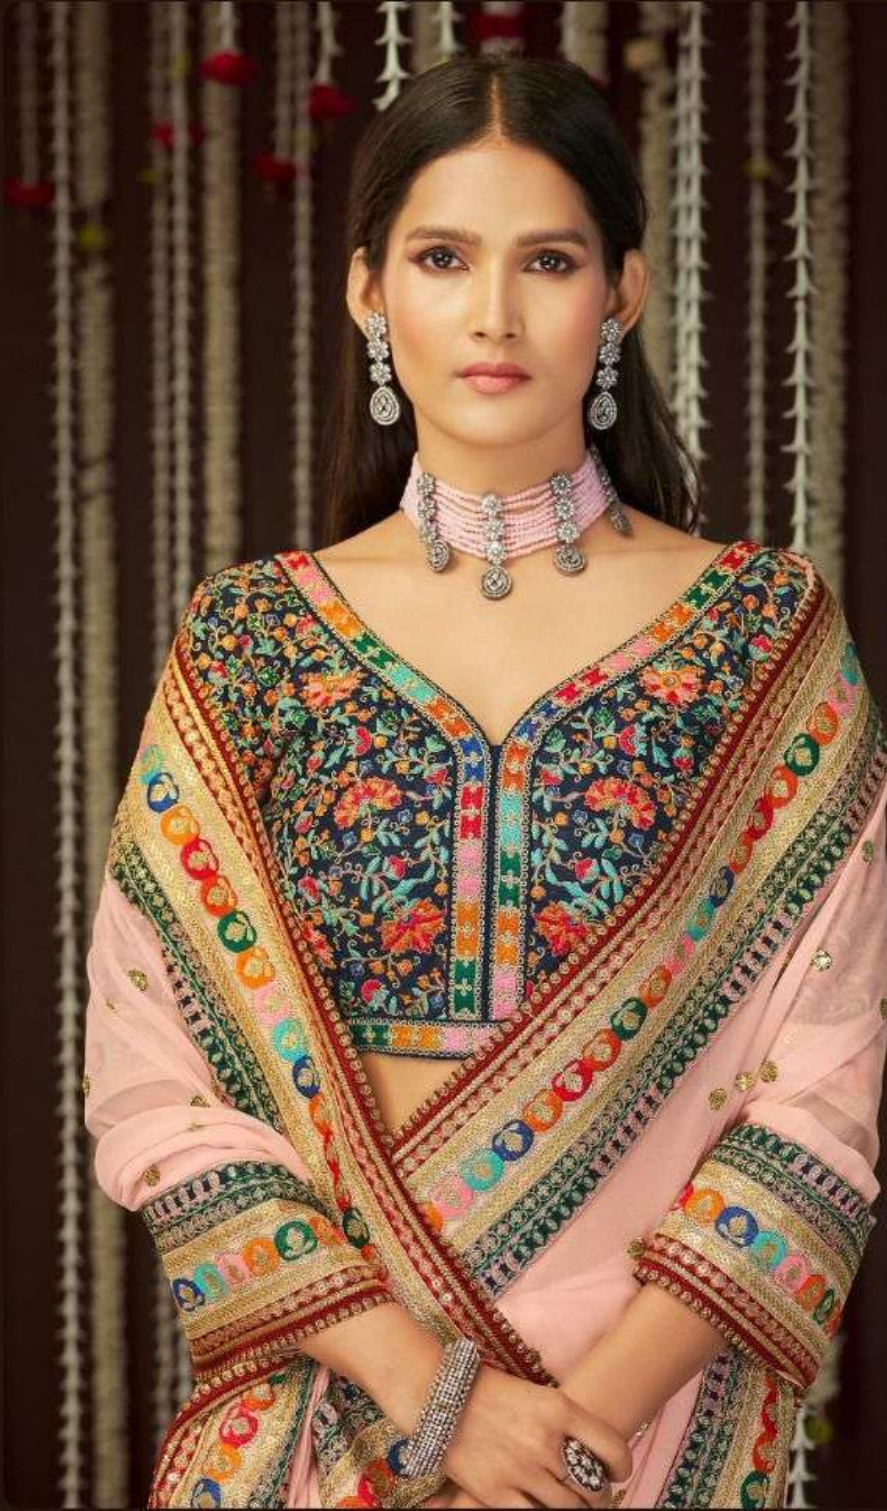

ARYA DESIGNS

imperial-5

SRU	MAIN COLOR	BLOUSE FABRICS	SAREE FABRICS	WORK	PRICE
19001	MASTURD	ART SILK	ORGANZA	THREAD, SEQUINS	2015/-
19002	BABY PINK	ART SILK	GEORGETTE	THREAD, ZARI, SEQUINS	3355/-
19003	YELLOW	CHINON SILK	CHINON SILK	ZARI, SEQUINS	1790/-
19004	BABY PINK	ART SILK	GEORGETTE	SEQUINS, THREAD	1675/-
19005	PEACH	ORGANZA	ORGANZA	THREAD, ZARI	2515/-
19006	OLIVE GREEN	ORGANZA	ORGANZA	THREAD, SEQUINS	2515/-