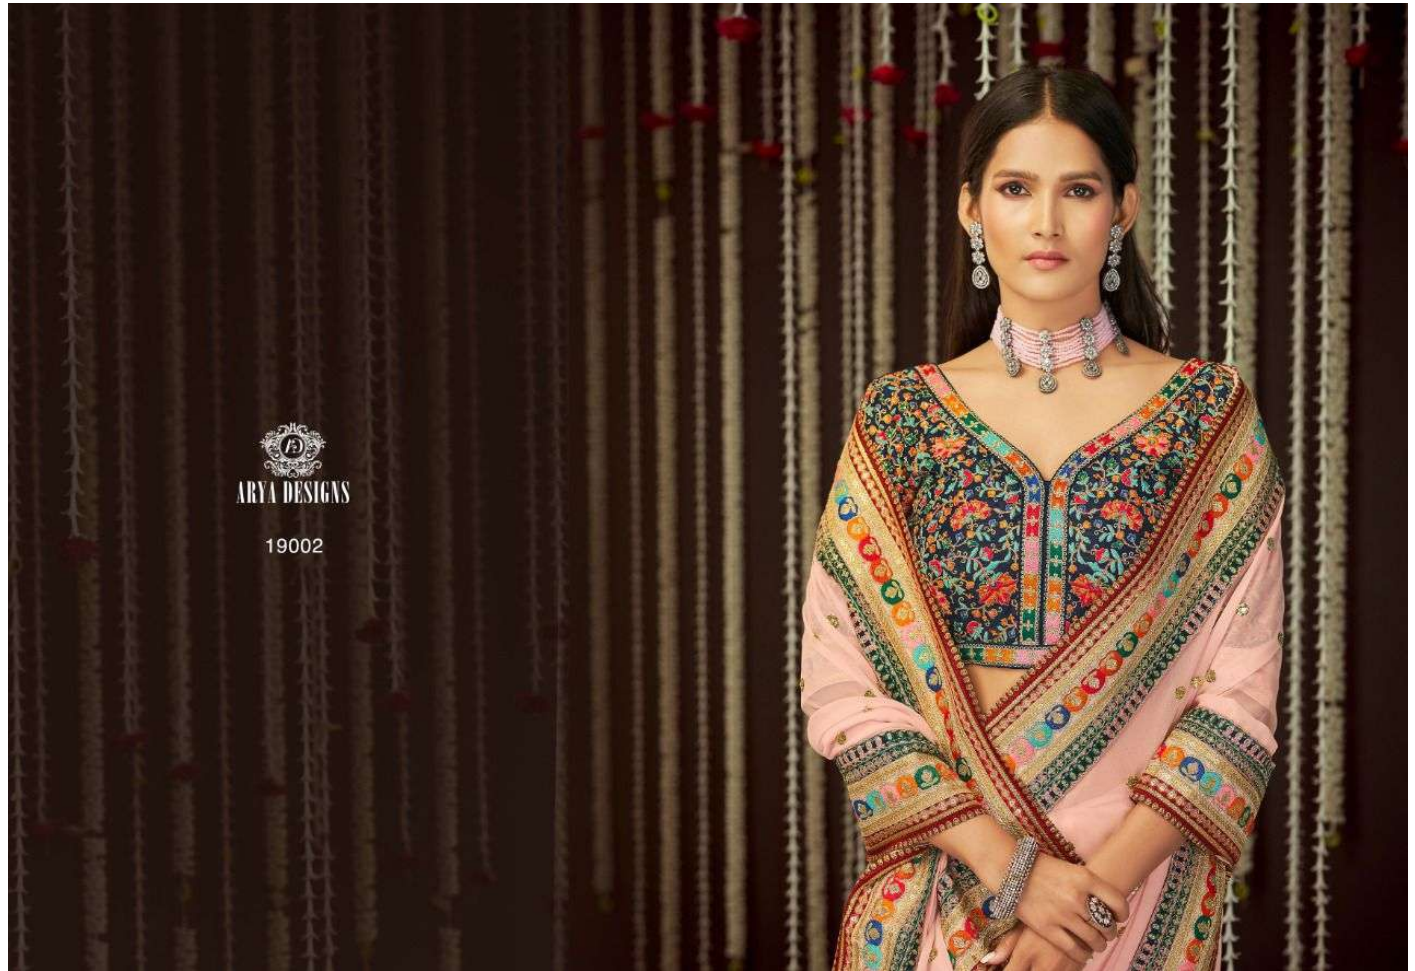

ARYA DESIGNS

19002