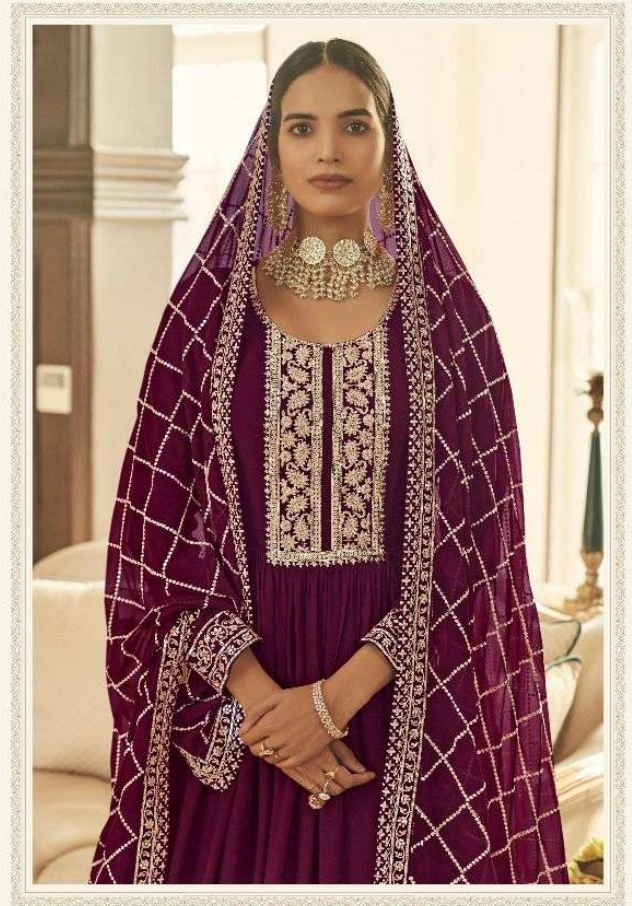

fiona[®]
SACHI

51000

51000A

51000A

fiona®

Dark INSIDE

the ethnic elements of Indian fashion
from traditional motifs to custom
essential hints of folk and vibrant
regional colors, contemporary
stance and hundred person
quality printed