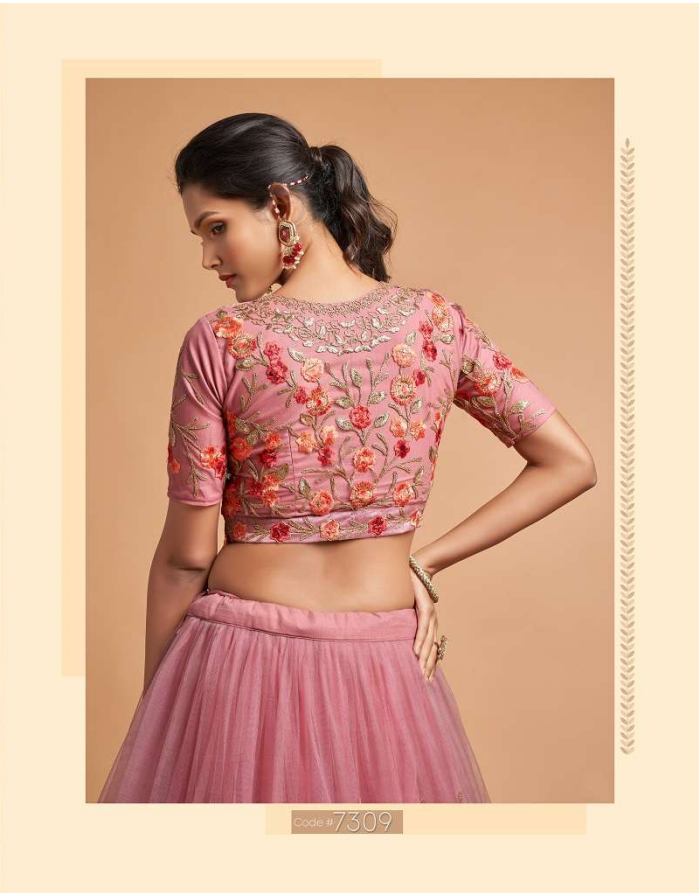

Code # 7308

The right side of the image is a promotional graphic for a fashion collection. It features a close-up photograph of the same woman in the black sequined outfit, looking down and to the side. The background is a light beige color with decorative vertical lines on the left and right sides. The text 'The RUNWAY ALERT' is positioned at the top left, with 'The' in a script font and 'RUNWAY ALERT' in a bold, sans-serif font. Below this, a short paragraph reads 'get ready to set the fashion world on fire with bold choices and dramatic gestures.' At the bottom right, the code '# 7308' is displayed.