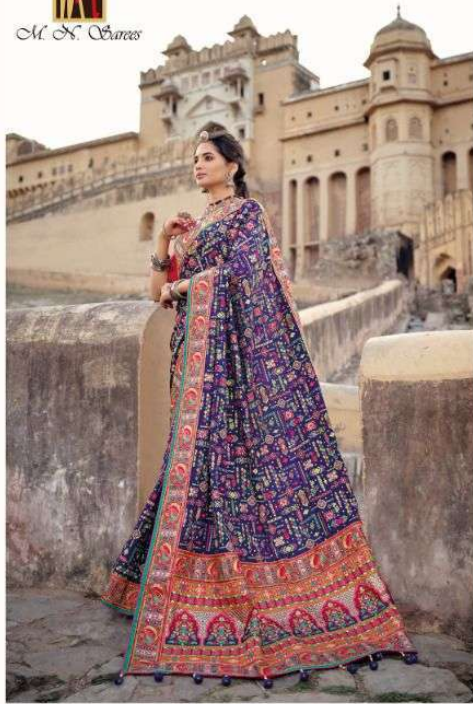

AN EXPERIMENT OF CRAFTSMANRY™
M. N. Surtas

CODE6202