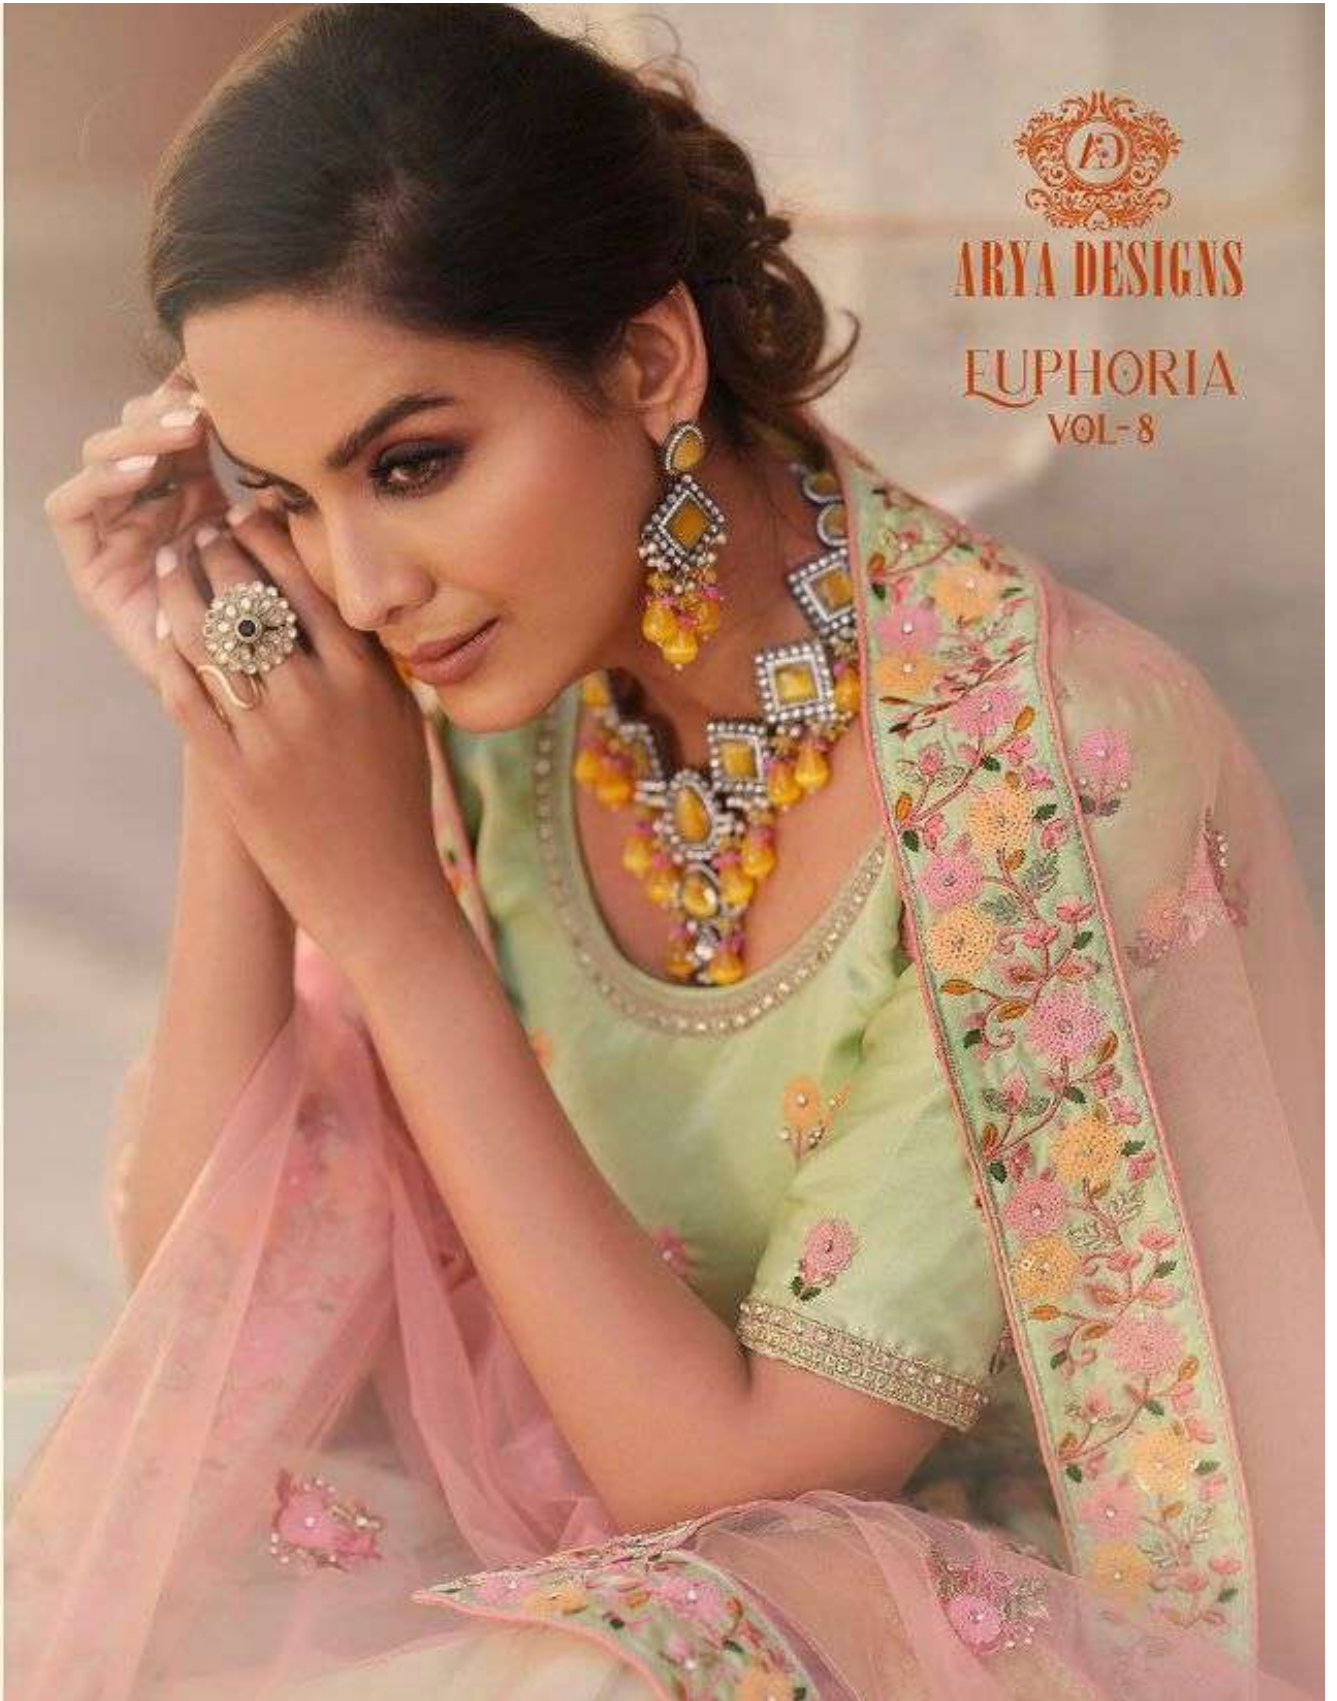

ARYA DESIGNS

EUPHORIA

VOL-8