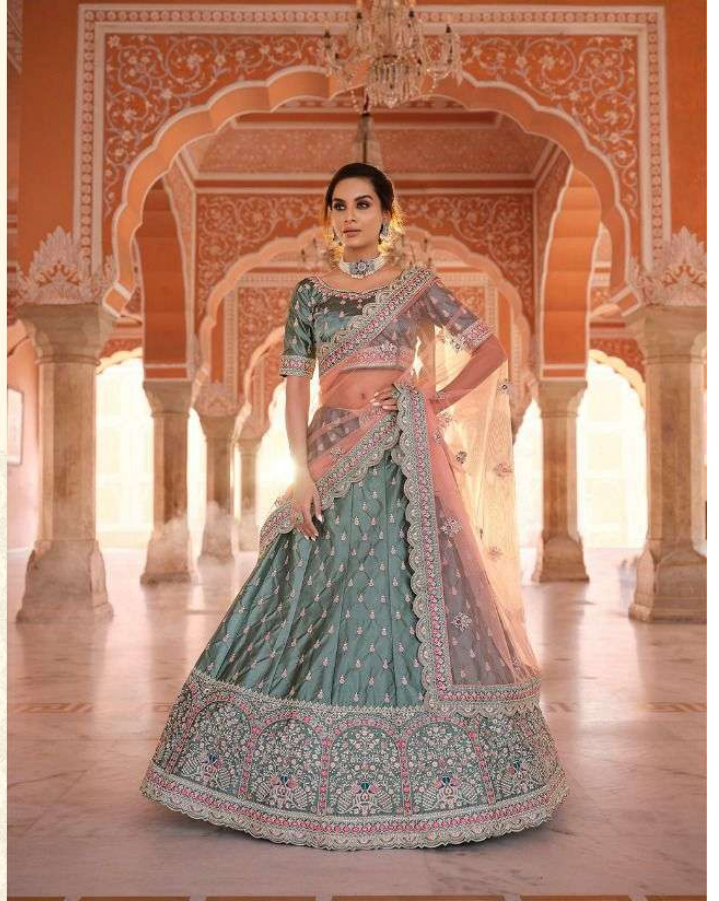

ARYA DESIGNS

THIS SEASON LOOK UP WITH SOME TRULY INSPIRING & ELEGANTLY
8901