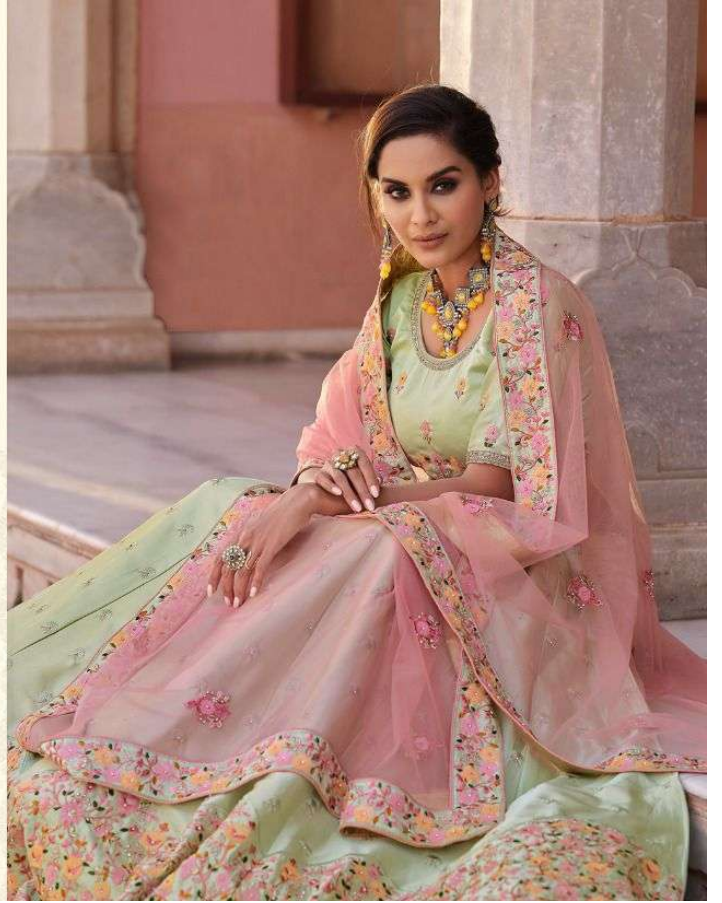

ARYA DESIGNS

THIS SEASON LOOK UP WITH SOME TRULY INSPIRING & ELEGANTLY
8902