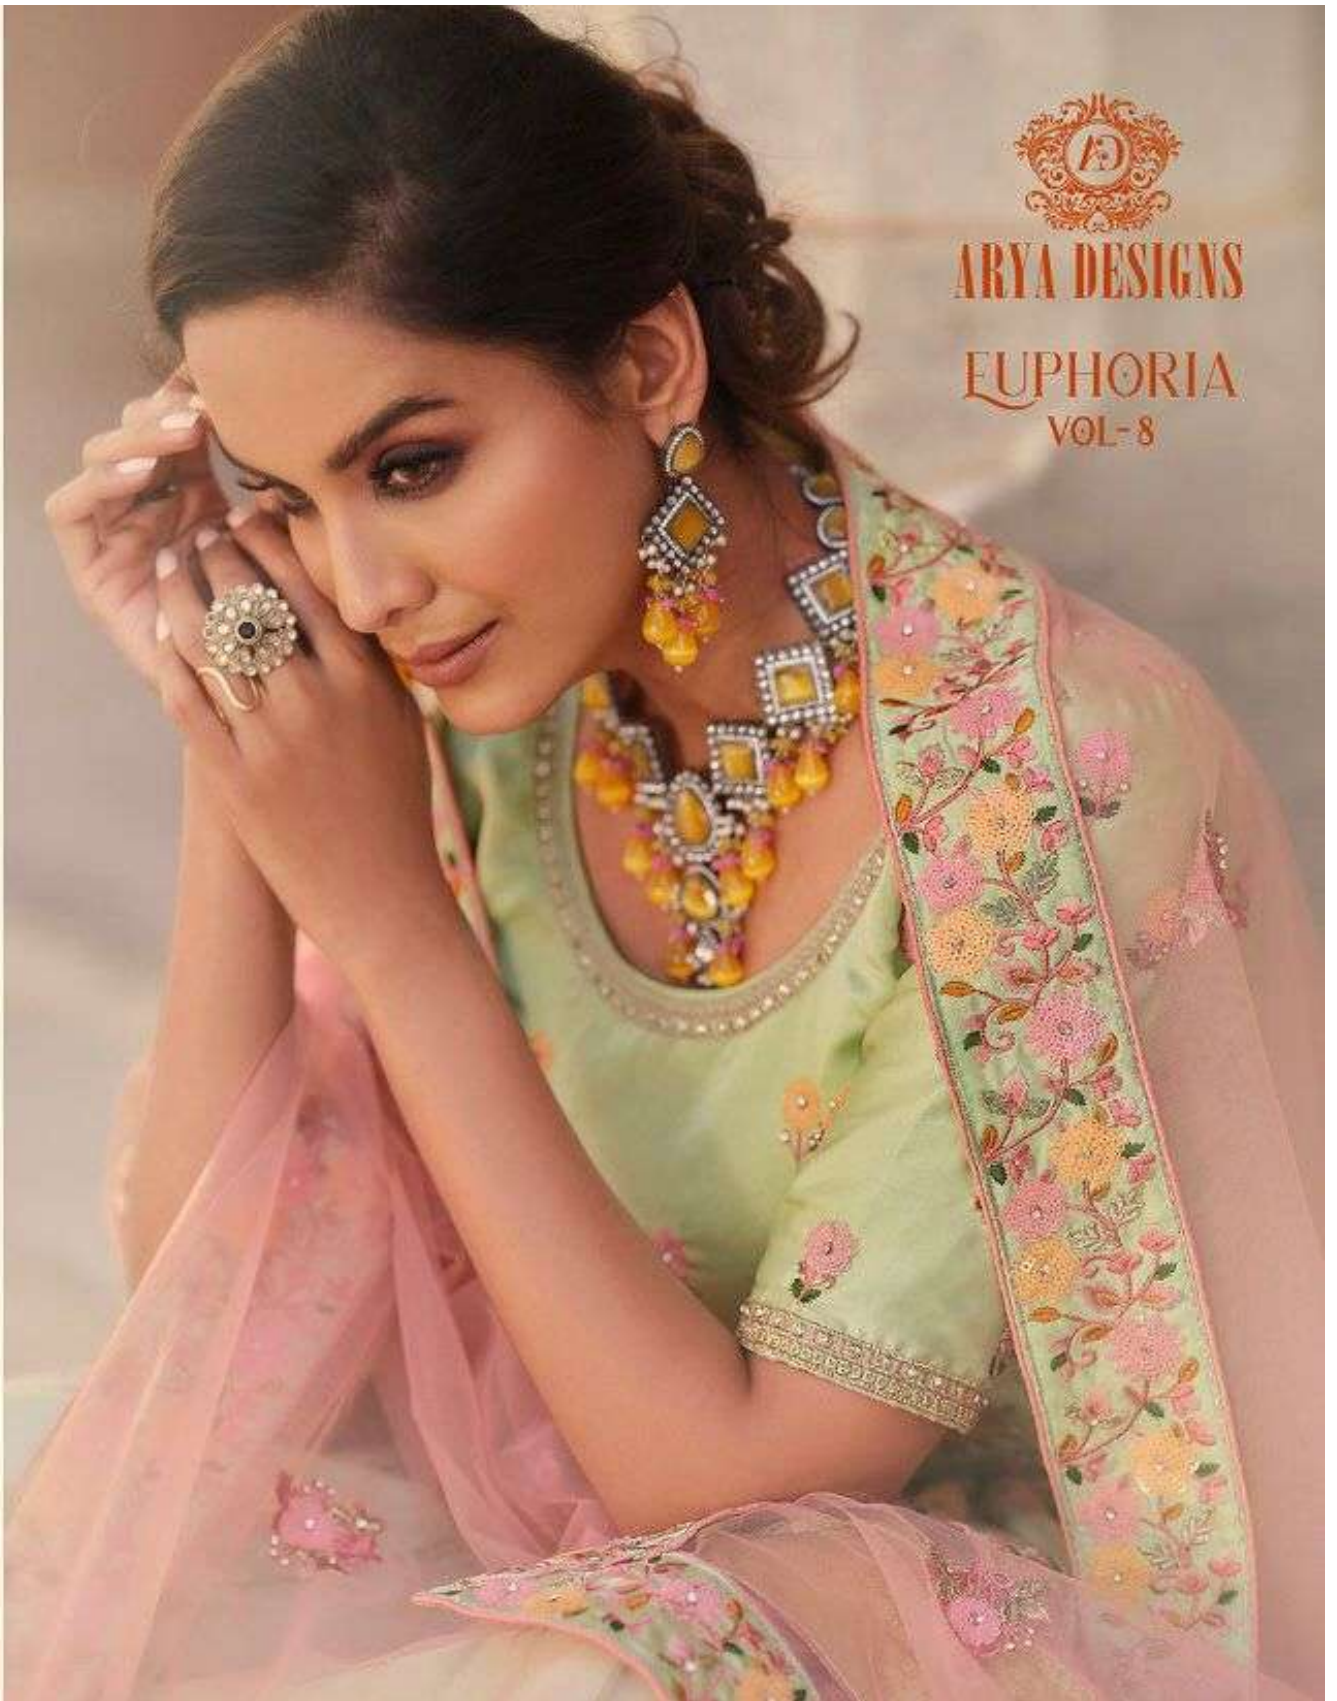

ARYA DESIGNS

EUPHORIA

VOL-8

ARYA DESIGNS

EUPHORIA
VOL-8

ARYA DESIGNS

EUPHORIA
VOL- 8

SKU	MAIN COLOR	BLOUSE FABRICS	LEHANGA FABRICS	DUPATTA FABRICS	SIZE SEMI STITCHED	WORK	PRICE
8901	RAMA GREEN	SATIN	SATIN	SOFE NET	UPTO 42 INCHES BUST & WAIST	DORI, THREAD, ZARKAN	6145/- (FLAT) + 5 (GST) + SHIPPING
8902	PISTA GREEN	SATIN	SATIN	SOFE NET	UPTO 42 INCHES BUST & WAIST	SEQUINS, ZARKAN	5810/- (FLAT) + 5 (GST) + SHIPPING
8903	PEACH	CREPE	CREPE	SOFE NET	UPTO 42 INCHES BUST & WAIST	THREAD, ZARKAN	5585/- (FLAT) + 5 (GST) + SHIPPING
8904	OFF WHITE	GEORGETTE	GEORGETTE	SOFE NET	UPTO 42 INCHES BUST & WAIST	SEQUINS, THREAD, FOIL	5030/- (FLAT) + 5 (GST) + SHIPPING
8905	WINE	CREPE	CREPE	SOFE NET	UPTO 42 INCHES BUST & WAIST	THREAD, DORI, ZARKAN	5030/- (FLAT) + 5 (GST) + SHIPPING
8906	OFF WHITE	GEORGETTE	GEORGETTE	SOFE NET	UPTO 42 INCHES BUST & WAIST	SEQUINS, THREAD	4695/- (FLAT) + 5 (GST) + SHIPPING