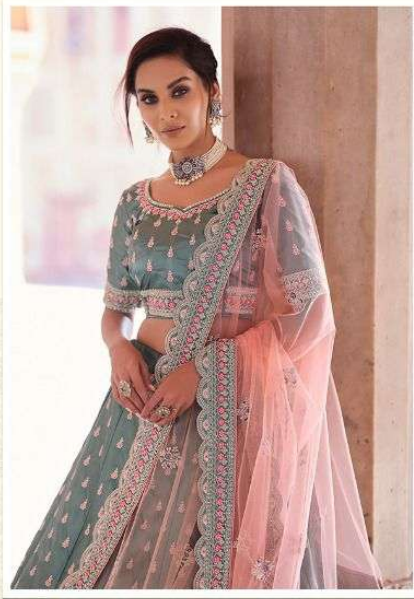

ARYA DESIGNS

THIS SEASON LOOK UP WITH SOME TRULY INSPIRING & ELEGANTLY
8901