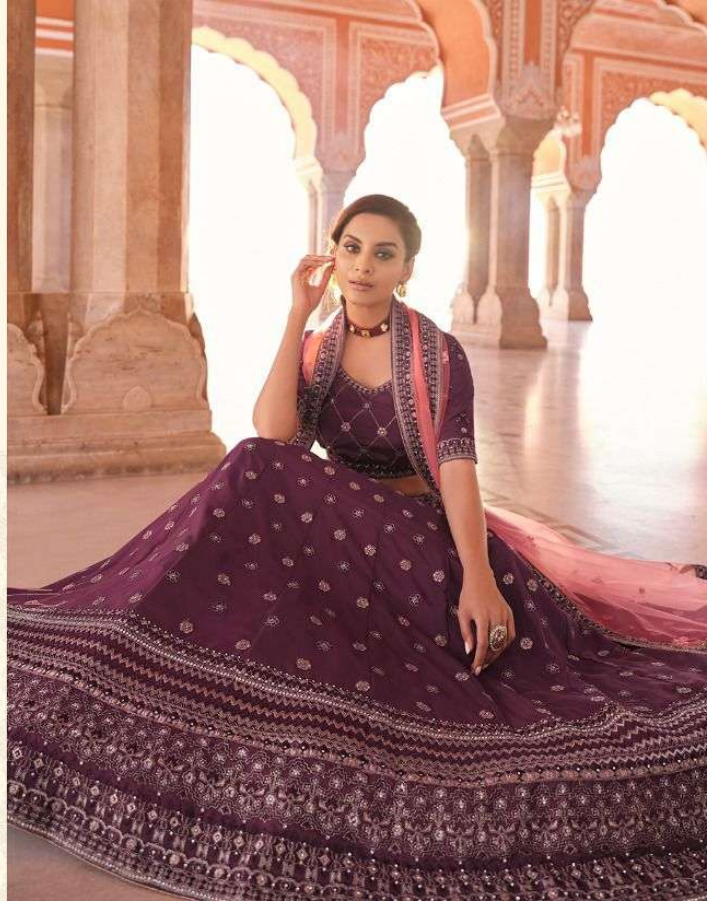

ARYA DESIGNS

THIS SEASON LOOK UP WITH SOME TRULY INSPIRING & ELEGANTLY
8905