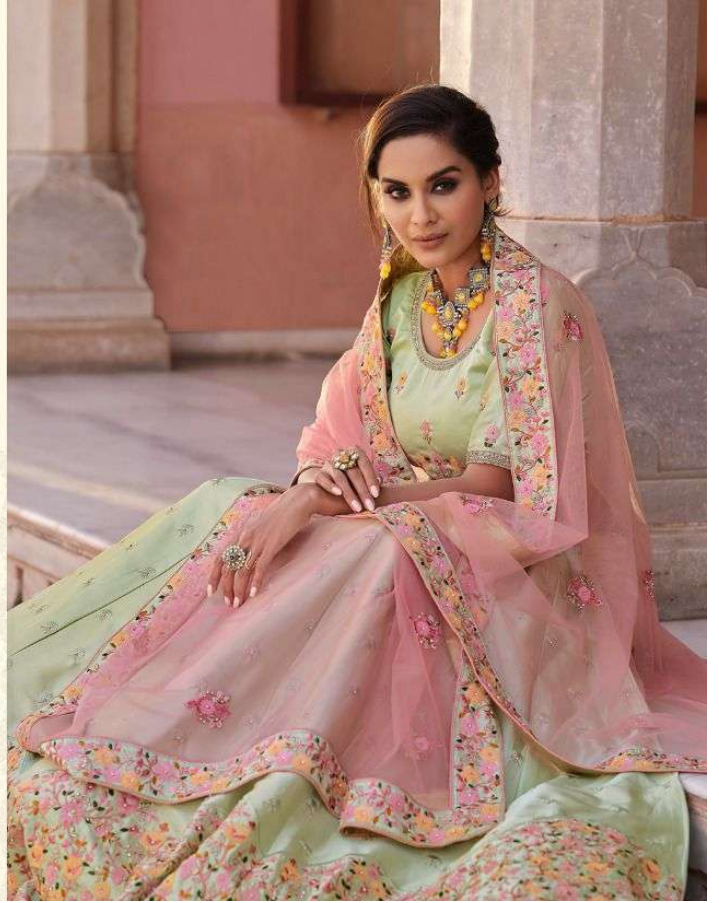

ARYA DESIGNS

THIS SEASON LOOK UP WITH SOME TRULY INSPIRING & ELEGANTLY
8902