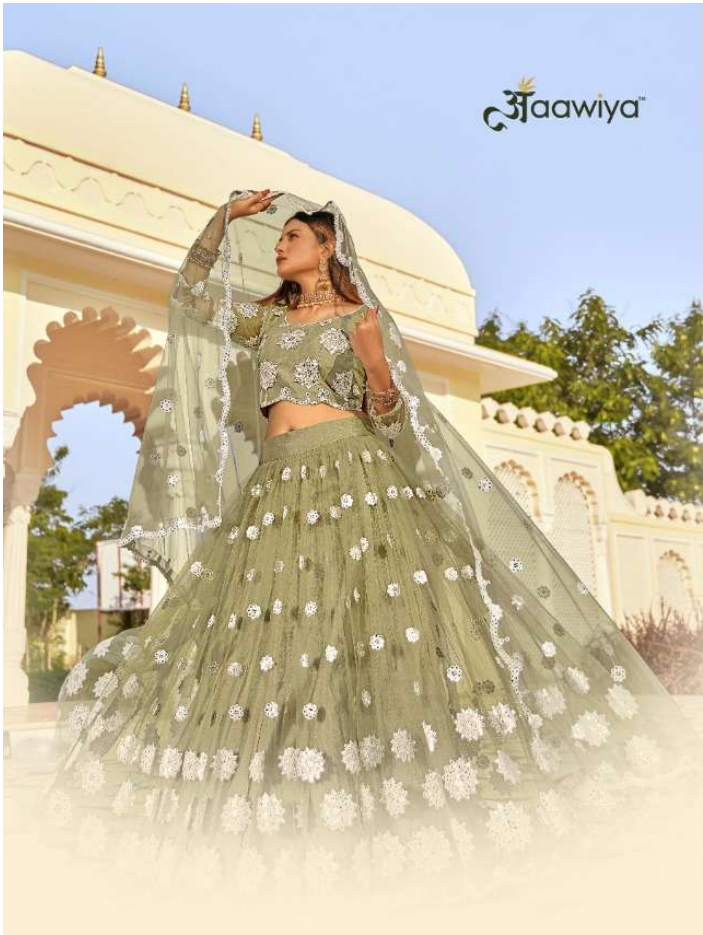

Advik VOL-01

VOL - 1  
**Advik**

SKU	MAIN COLOUR	LEHENGA FABRIC	BLOUSE FABRIC	DUPATTA FABRIC	DESCRIPTION	SIZE (SEMI-STICHED)	PRICE (GST EXTRA)
5001	GREY	HEAVY NET WITH ART SILK 2LAYER INNER WITH PREMIUM QUALITY 19"CAN-CAN ,4.5"NON-NON	HEAVY NET WITH ART SILK	HEAVY NET	HEAVY NET WITH ART SILK 2LAYER INNER WITH PREMIUM QUALITY 19"CAN-CAN ,4.5"NON-NON	UPTO 42 BUST & WAIST LEHENGA SEMI - STICHED, BLOUSE UN-STICH, DUPATTA 2.3 MTR	3999/-
5002	SAND	HEAVY NET WITH ART SILK 2LAYER INNER WITH PREMIUM QUALITY 19"CAN-CAN ,4.5"NON-NON	HEAVY NET WITH ART SILK	HEAVY NET	HEAVY NET WITH ART SILK 2LAYER INNER WITH PREMIUM QUALITY 19"CAN-CAN ,4.5"NON-NON	UPTO 42 BUST & WAIST LEHENGA SEMI - STICHED, BLOUSE UN-STICH, DUPATTA 2.3 MTR	3849/-
5003	SKY	HEAVY NET WITH ART SILK 2LAYER INNER WITH PREMIUM QUALITY 19"CAN-CAN ,4.5"NON-NON	HEAVY NET WITH ART SILK	HEAVY NET	HEAVY NET WITH ART SILK 2LAYER INNER WITH PREMIUM QUALITY 19"CAN-CAN ,4.5"NON-NON	UPTO 42 BUST & WAIST LEHENGA SEMI - STICHED, BLOUSE UN-STICH, DUPATTA 2.3 MTR	3969/-