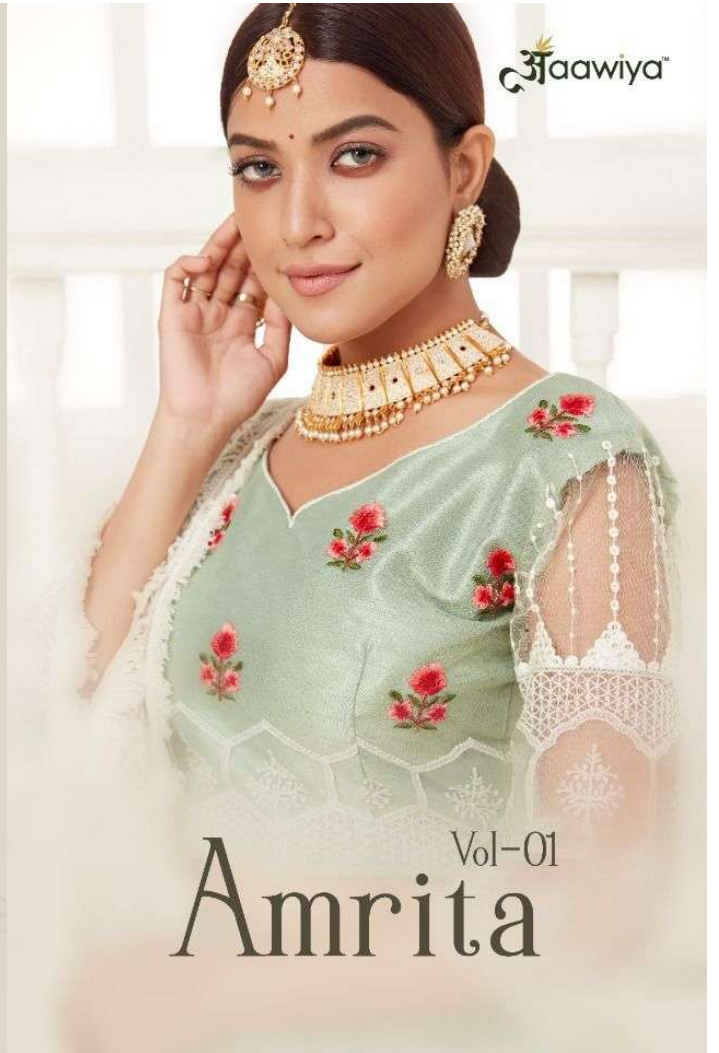

आaawiya™

आaawiya™

Vol-01
Amrita