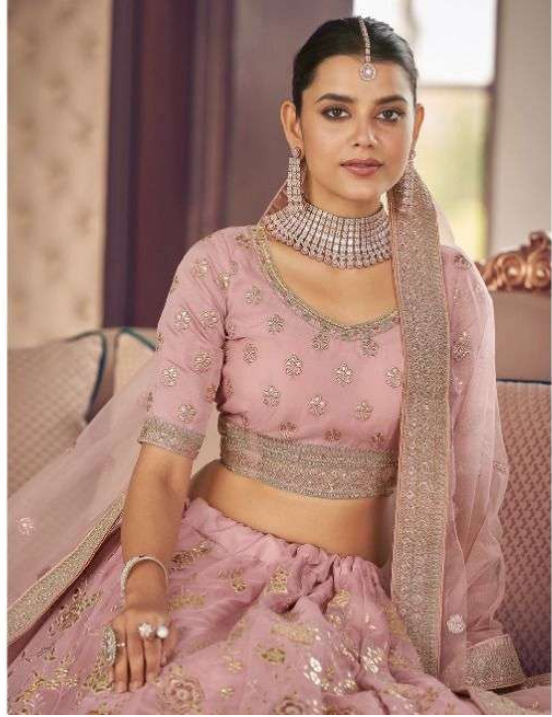

ARYA DESIGNS

9401

*In a world full of trends, I want
to remain a classic*