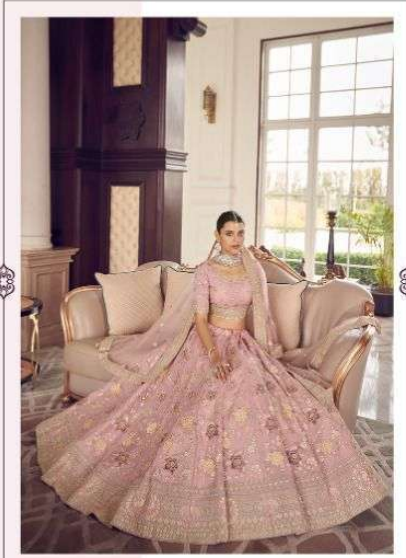

ARYA DESIGNS

9401

*In a world full of trends, I want
to remain a classic*